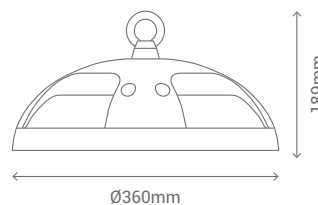

REF	P	LM	
100757	100W	12.000Lm	SMD SAMSUNG
101182	150W	20.050Lm	SMD PHILIPS

ALU MET ACR ●