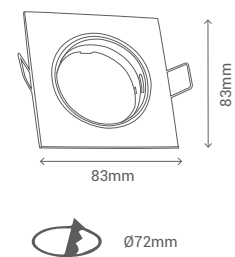

REF	💡	C
101180*	GU10 (port. incl.)	○
101181*	GU10 (port. incl.)	● N