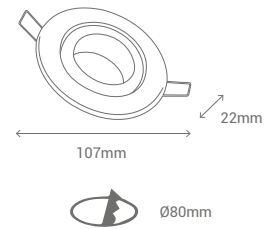

REF	💡	C
101178*	GU10 (port. incl.)	○
101179*	GU10 (port. incl.)	● N