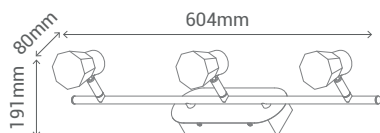

REF/ **541530**

LÚMENES / LUMENS	1200Lm
VATIOS / WATTS	15W
TEMPERATURA / TEMPERATURE	4000K
IP	44