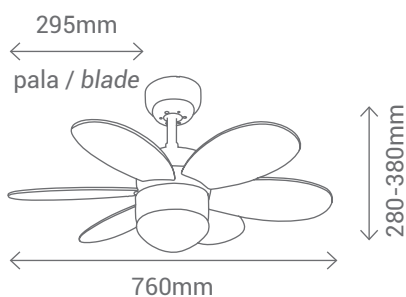

1SPEED	2SPEED	3SPEED
WATTS	31	40	49
RPM	122	196	234
AIRFLOW (m³/min)	34	70	101