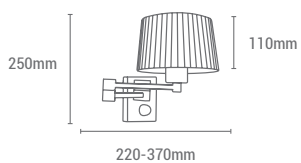

REF/ 166393

1 E27 X 40W + 1W LED
3000K

GUERTY

NQ

REF/ **166353**

VATIOS / WATTS 1XE14 40W

PANTALLA INCLUIDA / SHADE INCLUDED

NO INCLUIDA / NOT INCLUDED