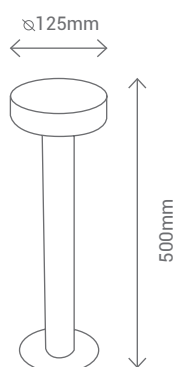

REF/ 111213

LÚMENES / LUMEN	400Lm
VATIOS / WATTS	5W
TEMPERATURA / TEMPERATURE	3000K
MATERIAL / MATERIAL	Aluminio / Aluminium