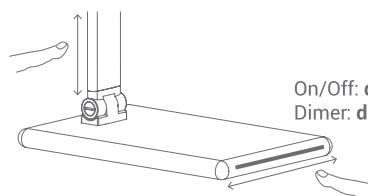

FLEXOS

DESK LAMPS

NEW TOUCH

- ALU
- LED
- ABS
- 120°
- Touch control icons

FLEXOS
DESK LAMPS

DECO

CCT ajustable: deslizable

On/Off: doble click
Dimmer: deslizable