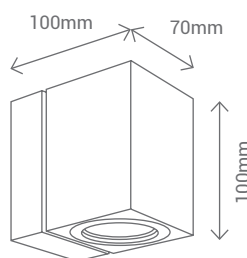

REF/ **111137**

LÚMENES / LUMEN	430Lm
VATIOS / WATTS	7W
TEMPERATURA / TEMPERATURE	3000K
MATERIAL / MATERIAL	Aluminio-cristal / Aluminium-glass