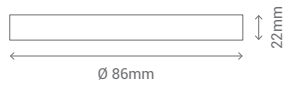

REF/ **365097**

LÚMENES / LUMENS	250Lm
VATIOS / WATTS	4W
TEMPERATURA / TEMPERATURE	3000K
IP	44