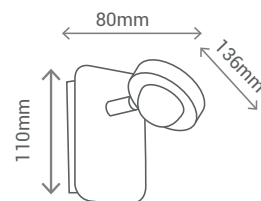

MIDI

REF/ 215107

LÚMENES / LUMENS	400Lm
VATIOS / WATTS	5W
TEMPERATURA / TEMPERATURE	3700K