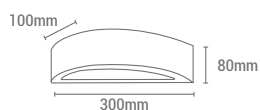

REF/ **215009**

VATIOS / WATTS 1XE14 40W

NO INCLUIDA / NOT INCLUDED