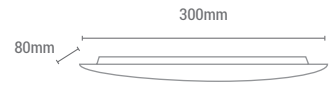

CR GL
SAT

REF/ **600248**

PORTALÁMPARAS /
LAMP HOLDER

2 E27 X 60W Max

NO INCLUIDA / NOT INCLUDED