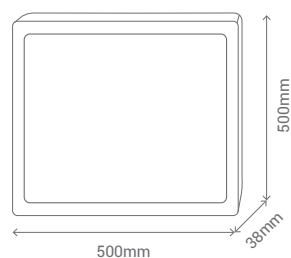

NEW **COLOSSAL**

CCT REGULABLE / CCT DIMMABLE

MANDO INCLUIDO / REMOTE CONTROL INCLUDED

○ REF/ 101190

□ REF/ 101191

▭ REF/ 101192