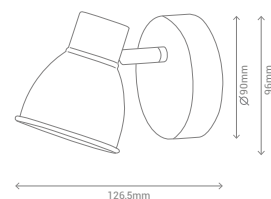

APTO PARA BAÑO / SUITABLE FOR BATHROOM

MET CV

LED

IP 23

REF/ 189039

LÚMENES / LUMENS	270Lm
VATIOS / WATTS	5W
TEMPERATURA / TEMPERATURE	4000K