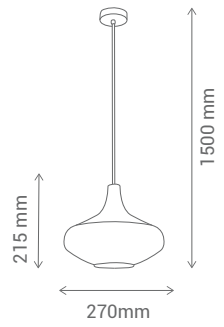

- GL COP
- BLK TR

REF/ **189923**

VATIOS / WATTS	1 E27X60W
NO INCLUIDA / NOT INCLUDED