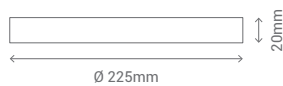

REF/ **365195**

LÚMENES / LUMENS	300Lm
VATIOS / WATTS	4W
TEMPERATURA / TEMPERATURE	4000K
IP	44

REF/ **365098**

LÚMENES / LUMENS	1500Lm
VATIOS / WATTS	18W
TEMPERATURA / TEMPERATURE	3000K
IP	44

REF/ **365196**

LÚMENES / LUMENS	1550Lm
VATIOS / WATTS	18W
TEMPERATURA / TEMPERATURE	4000K
IP	44