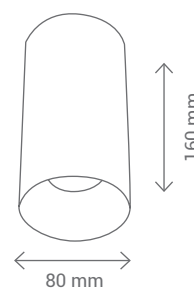

REF/ 111167

LÚMENES / LUMENS	760Lm
VATIOS / WATTS	10W
TEMPERATURA / TEMPERATURE	2700K
MATERIAL / MATERIAL	Metal, Aluminio y cristal / Metal, aluminium and glass
ACABADO / FINISH COLOR	Gris / Grey