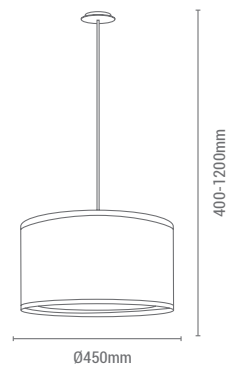

MET

TEX

CR WH SIL

REF/ **260507**

VATIOS / WATTS 1XE27 60W

NO INCLUIDA / NOT INCLUDED

TEX

WH