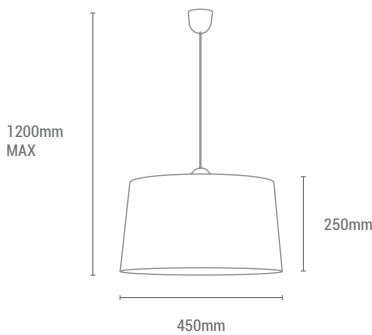

REF/ **200273**

VATIOS / WATTS 1 x E27 MAX 60W

NO INCLUIDA / NOT INCLUDED

REF/ **200473**

VATIOS / WATTS 2 x E27 MAX 60W

NO INCLUIDA / NOT INCLUDED