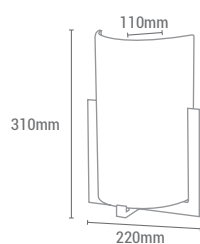

1 x E27 MAX 60W

NO INCLUIDA / NOT INCLUDED

REF/ **284350**

VATIOS / WATTS

2 x E27 MAX 60W

NO INCLUIDA / NOT INCLUDED

NADEL

GL SAT NQ