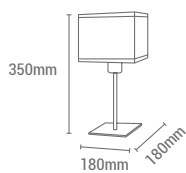

REF/ **260490**

PORTALÁMPARAS /
LAMP HOLDER

1 E14 X MAX. 60W

NO INCLUIDA / NOT INCLUDED

TEX

CR

SIL

REF/ **260480**

VATIOS / WATTS

1XE14 60W

NO INCLUIDA / NOT INCLUDED