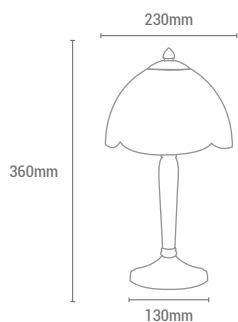

REF/ **939430**

VATIOS / WATTS 1 x E27 MAX 60W

NO INCLUIDA / NOT INCLUDED

REF/ **939040**

VATIOS / WATTS 3 x E27 MAX 60W

NO INCLUIDA / NOT INCLUDED

FLORAL

REF/ **945249**