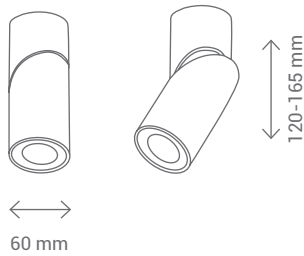

LEDCUBIT ANGLE

REF/ 111168

LÚMENES / LUMENS	760Lm
VATIOS / WATTS	10W
TEMPERATURA / TEMPERATURE	2700K
MATERIAL / MATERIAL	Metal, Aluminio y cristal / Metal, aluminium and glass
ACABADO / FINISH COLOR	Gris / Grey