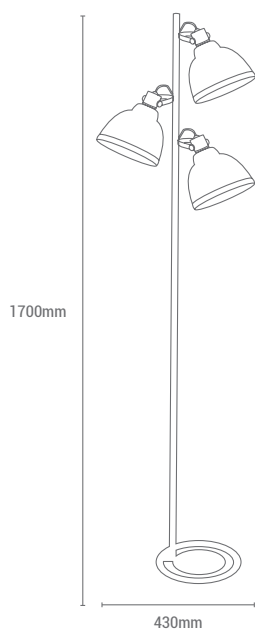

REF/ **189902**

VATIOS / WATTS

1XE27 60W

NO INCLUIDA / NOT INCLUDED

CV	BLK	MET
OPAL	GL	

REF/ **189903**

VATIOS / WATTS

3XE27 60W