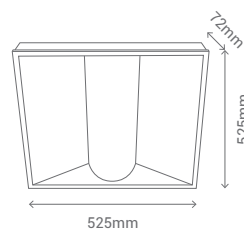

LED	220 240V	IP 20	/150°	SMD-LED	CRI >80
EE A++	1-10V	INC