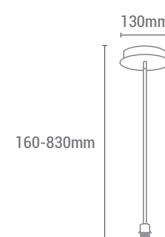

REF/ **224416**

VATIOS / WATTS

1 x E27 MAX 60W

NO INCLUIDA / NOT INCLUDED

APLIQUES

WALL LAMPS

CUBE FIX LARGE

REF/ **100780**