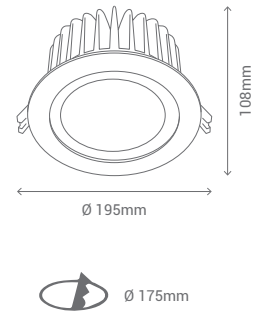

DRIVER REGULABLE / DIMMABLE DRIVER

REF/ 100760 3000K 3600Lm
REF/ 100752 4000K 3650Lm

VATIOS / WATTS	40W
MATERIAL / MATERIAL	Metal, Aluminio y cristal / Metal, aluminium and glass
ACABADO / FINISH COLOR	Blanco / White