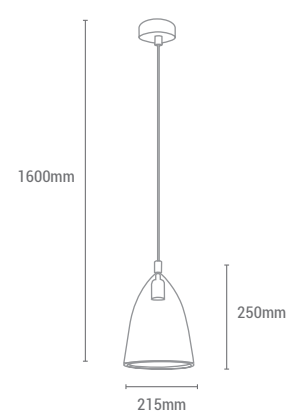

REF/ 187022

- GL MET
- GREY