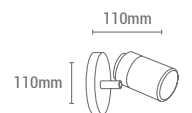

REF/ 542100

LÚMENES / LUMENS	350Lm
VATIOS / WATTS	1XGU10 5W
TEMPERATURA / TEMPERATURE	4000K
IP / IP	44
INCLUIDA / INCLUDED	💡