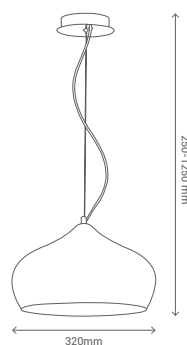

GLASSED

FU	GL
	CR

REF/ **978000**

PORTALÁMPARAS /
LAMP HOLDER

1 E27 X 60W Max

NO INCLUIDA / NOT INCLUDED