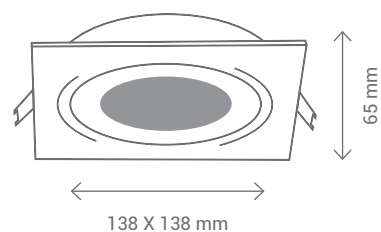

COBDOWN SQUARE

Ø 120 mm

80590: DRIVER DIMABLE MEANWELL

REF/ 100976 3000K 1275 Lm

REF/ 100970 4000K 1350Lm

VATIOS / WATTS	15W
MATERIAL / MATERIAL	Aluminio / Aluminium
ACABADO / FINISH COLOR	Blanco / White