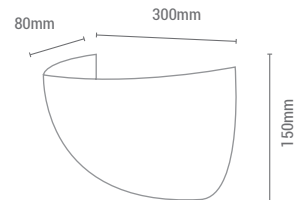

REF/ **600318**

PORTALÁMPARAS /
LAMP HOLDER

1 E27 X 60W Max

NO INCLUIDA / NOT INCLUDED