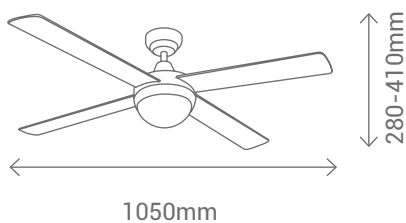

MOTOR AC 153x15mm

CUERPO: ACERO BLANCO DIFUSOR: CRISTAL SATINADO / BODY: WHITE STEEL DIFFUSER: FROSTED GLASS

PALAS: MDF. REVERSIBLES BLANCO + MULTICOLOR / BLADE: MDF. REVERSIBLE WHITE + MULTI-COLOR

425mm
pala / blade