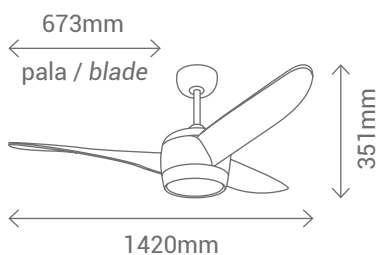

1SPEED	2SPEED	3SPEED	4SPEED	5SPEED	6SPEED
WATTS	3	5	9	12	19	33
RPM	50	85	120	155	190	205
AIRFLOW (m³/min)	52	91	119	156	170	193