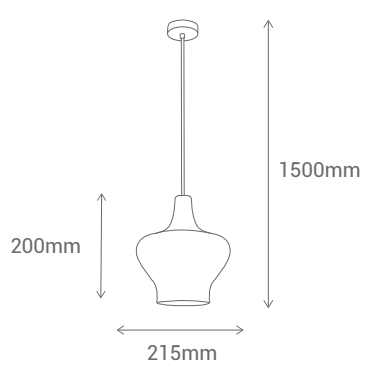

VATIOS / WATTS

2xE27 60W

NO INCLUIDA / NOT INCLUDED

COLGANTES

PENDANT LAMPS

- GL COP
- BLK TR

REF/ **189923**

VATIOS / WATTS	1 E27X60W
NO INCLUIDA / NOT INCLUDED	