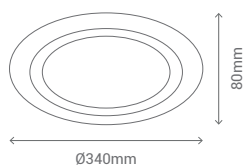

MET

REF/ **141386**

VATIOS / WATTS

2 G9 X 28W

INCLUIDA / INCLUDED

PLAFONES

CEILING LAMPS

CIRCLES