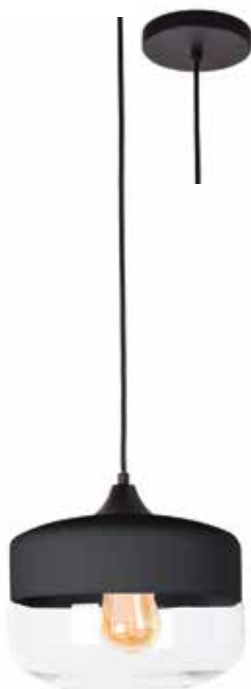

RETRO

TR MET
GL