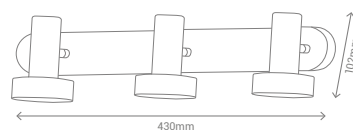

REF/ 189049

LÚMENES / LUMENS	540Lm
VATIOS / WATTS	10W
TEMPERATURA / TEMPERATURE	4000K

REF/ 189050

LÚMENES / LUMENS	810Lm
VATIOS / WATTS	15W
TEMPERATURA / TEMPERATURE	4000K