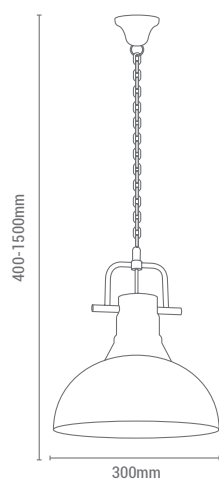

COLOX

OX	MET

REF/ **187097**

VATIOS / WATTS

1xE27 60W

NO INCLUIDA / NOT INCLUDED