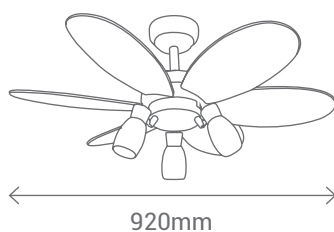

MOTOR AC 153X10mm

CUERPO: ACERO BLANCO DIFUSOR: CRISTAL SATINADO / BODY: WHITE STEEL DIFFUSER: FROSTED GLASS

PALAS: MDF. REVERSIBLE GRIS + HAYA / BLADE: MDF. REVERSIBLE GREY + BEECH

373mm
pala / blade

	1SPEED	2SPEED	3SPEED
WATTS	17	28	48
RPM	110	154	199
AIRFLOW (m ³ /min)	41	60	83