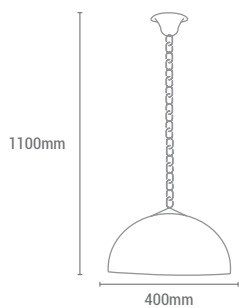

1 x E14 MAX 40W

NO INCLUIDA / NOT INCLUDED

VIDRIERA

Encendida / Turn on

REF/ **4559**

VATIOS / WATTS

1 x E14 MAX 60W

NO INCLUIDA / NOT INCLUDED