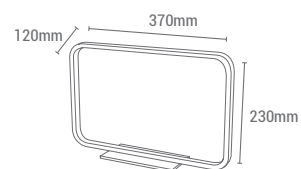

NO INCLUIDA / NOT INCLUDED

FRAMED

ALU

LED

GLD

REF/ **266302**

LÚMENES / LUMENS	600Lm
VATIOS / WATTS	7W
TEMPERATURA / TEMPERATURE	3000K

BLK
MATT