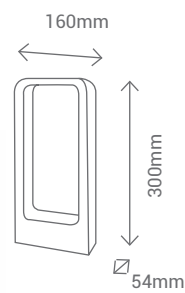

COBAQUA SMALL

REF/ **111140**

REF/ **112154**

LÚMENES / LUMEN 300Lm

VATIOS / WATTS 5W

TEMPERATURA / TEMPERATURE 3000K

MATERIAL / MATERIAL Aluminio / Aluminium