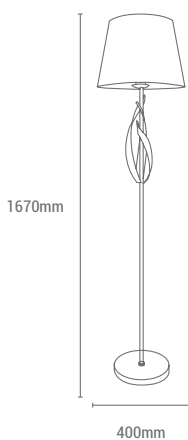

REF/ **361570**

VATIOS / WATTS 1XE27 60W

PANTALLA INCLUIDA / SHADE INCLUDED

NO INCLUIDA / NOT INCLUDED