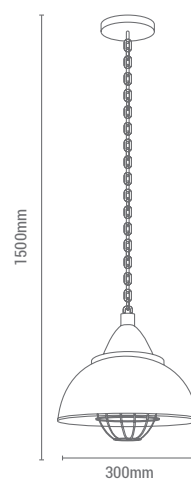

1xE27 60W

NO INCLUIDA / NOT INCLUDED

COLRO

RD	MET
TR	GL

REF/ **189911**

VATIOS / WATTS

1xE27 60W

NO INCLUIDA / NOT INCLUDED