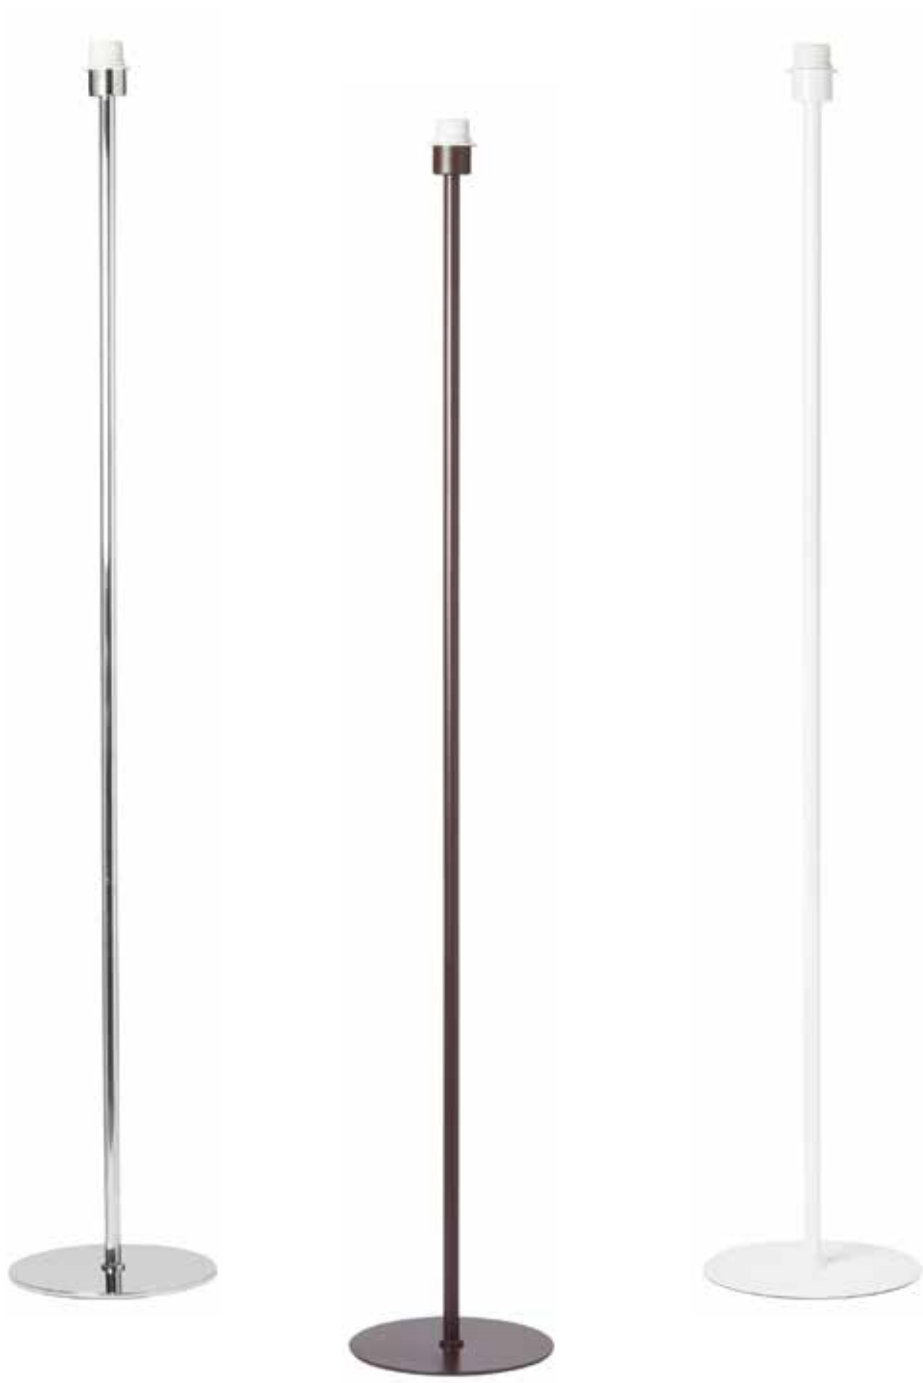

REF/ 224516

CR MET

REF/ 224510

BROWN MET

REF/ 224512

WH MET

VATIOS / WATTS 1 x E27 MAX 60W

NO INCLUIDA / NOT INCLUDED