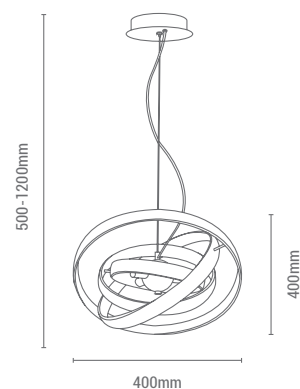

REF/ **800099**

VATIOS / WATTS

4XG9 25W

INCLUIDA / INCLUDED