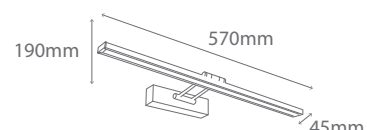

CR

REF/ 141281

LÚMENES / LUMENS	530Lm
VATIOS / WATTS	12W
TEMPERATURA / TEMPERATURE	4000K