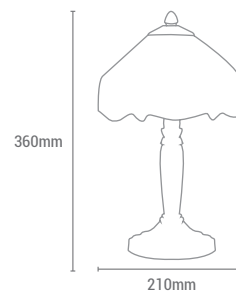

NO INCLUIDA / NOT INCLUDED

NEW REF/ **945590**

VATIOS / WATTS

2 x E27X60W

NO INCLUIDA / NOT INCLUDED

REF/ **939420**

VATIOS / WATTS 1 x E14 MAX 60W

NO INCLUIDA / NOT INCLUDED