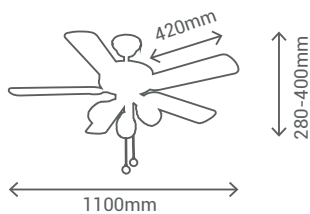

EMERAL

REF/ **072242**
R 4655

FUENTE DE LUZ / LIGHT SOURCE: 3 G9 LED x 3W 4000K INCLUIDA / INCLUDED

MOTOR AC 153x12mm

CUERPO: METAL NÍQUEL DIFUSOR: ACRÍLICO Y METAL / BODY: NICKEL METAL DIFFUSER: ACRYLIC AND METAL

PALAS: PLYWOOD / BLADE: PLYWOOD