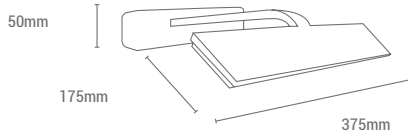

NEW **PIANA**

- WH MET
- TR DIF ACR
- LED

APLIQUES
WALL LAMPS

REF/ 141395

LÚMENES / LUMENS	1200Lm
VATIOS / WATTS	12W
TEMPERATURA / TEMPERATURE	3000K

NEW **BARGELD**

- MET ALU
- CR ACR
- LED