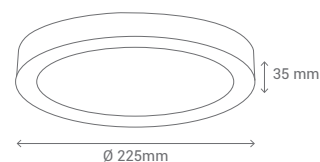

WH

REF/ 112915

LÚMENES / LUMENS	1480Lm
VATIOS / WATTS	18W
TEMPERATURA / TEMPERATURE	4000K
IP	44