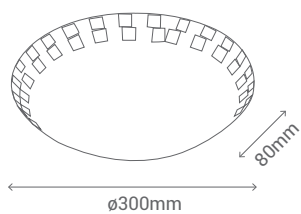

MOSAICO NACAR

MET NAC
OCR

REF/ **278325**

PORTALÁMPARAS /
LAMP HOLDER

2 E27 X 60W Max

NO INCLUIDA / NOT INCLUDED

REF/ **278425**

PORTALÁMPARAS /
LAMP HOLDER

1 E27 X 40W Max

NO INCLUIDA / NOT INCLUDED