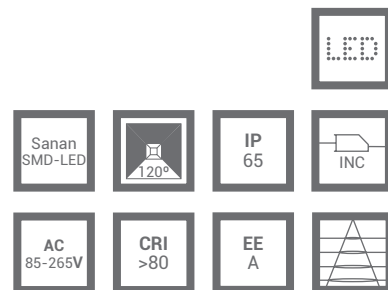

AQUARUMFIX ROUND

REF/ **940540**

REF/ **940541** DIMABLE 1-10V

LÚMENES / LUMENS	1400Lm
VATIOS / WATTS	20W
TEMPERATURA / TEMPERATURE	4000K
MATERIAL / MATERIAL	Alum. y acr. / Alum. and acr.
ACABADO / FINISH COLOR	Blanco / White