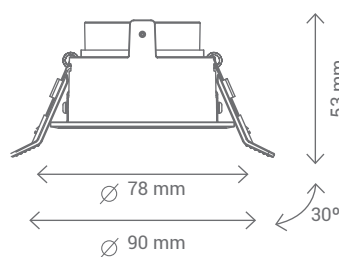

AROS COMPATIBLES CON MÓDULO ARC PREMIUM / RINGS AVAILABLE WITH MODULE ARC PREMIUM

COMPATIBLE CON LÁMPARA LED GU10 / AVAILABLE WITH LED BULB GU10

EMPOTRABLES
SMALL DOWNLIGHTS

REF/ 112368

REF/ 80548