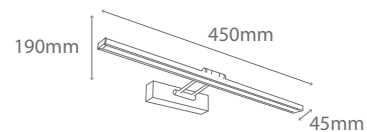

- SIL
- MET

REF/ **194358**

REF/ **241333**

VATIOS / WATTS 1 E27 X MAX. 60W

VATIOS / WATTS 1 E27 X MAX. 60W

NO INCLUIDA / NOT INCLUDED

NO INCLUIDA / NOT INCLUDED

- MET
- ACR
- ALU
- LED
- 