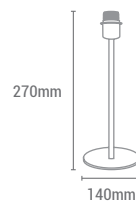

VATIOS / WATTS

1 x E27 MAX 60W

NO INCLUIDA / NOT INCLUDED