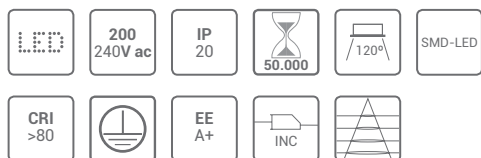

REF/ 112300

LÚMENES / LUMENS	2600Lm
VATIOS / WATTS	30W
TEMPERATURA / TEMPERATURE	4000K
MATERIAL / MATERIAL	Metal, Aluminio y acrílico / Metal, aluminium and acrylic
ACABADO / FINISH COLOR	Plata / Silver

REF/ 112305

LÚMENES / LUMENS	3450Lm
VATIOS / WATTS	40W
TEMPERATURA / TEMPERATURE	4000K
MATERIAL / MATERIAL	Metal, Aluminio y acrílico / Metal, aluminium and acrylic
ACABADO / FINISH COLOR	Plata / Silver