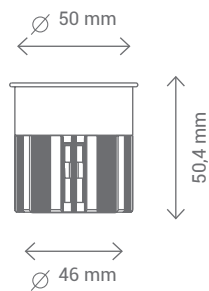

REF/ 111155 Driver Dimable TRIAC

REF/ 111157 Driver Dimable 1-10V

REF/ 111158 DIM TO WARM (2000K-3000K)

LÚMENES / LUMENS	760Lm
VATIOS / WATTS	8W
TEMPERATURA / TEMPERATURE	3000K
MATERIAL / MATERIAL	Aluminio / Aluminium
ACABADO / FINISH COLOR	Aluminio / Aluminium