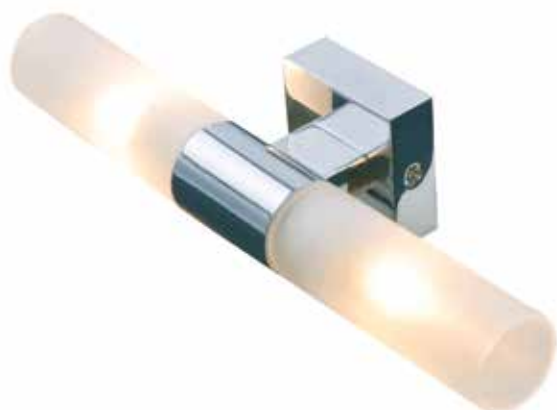

REF/ **393326**

VATIOS / WATTS 2XG9 40W

IP / IP 44

INCLUIDA / INCLUDED