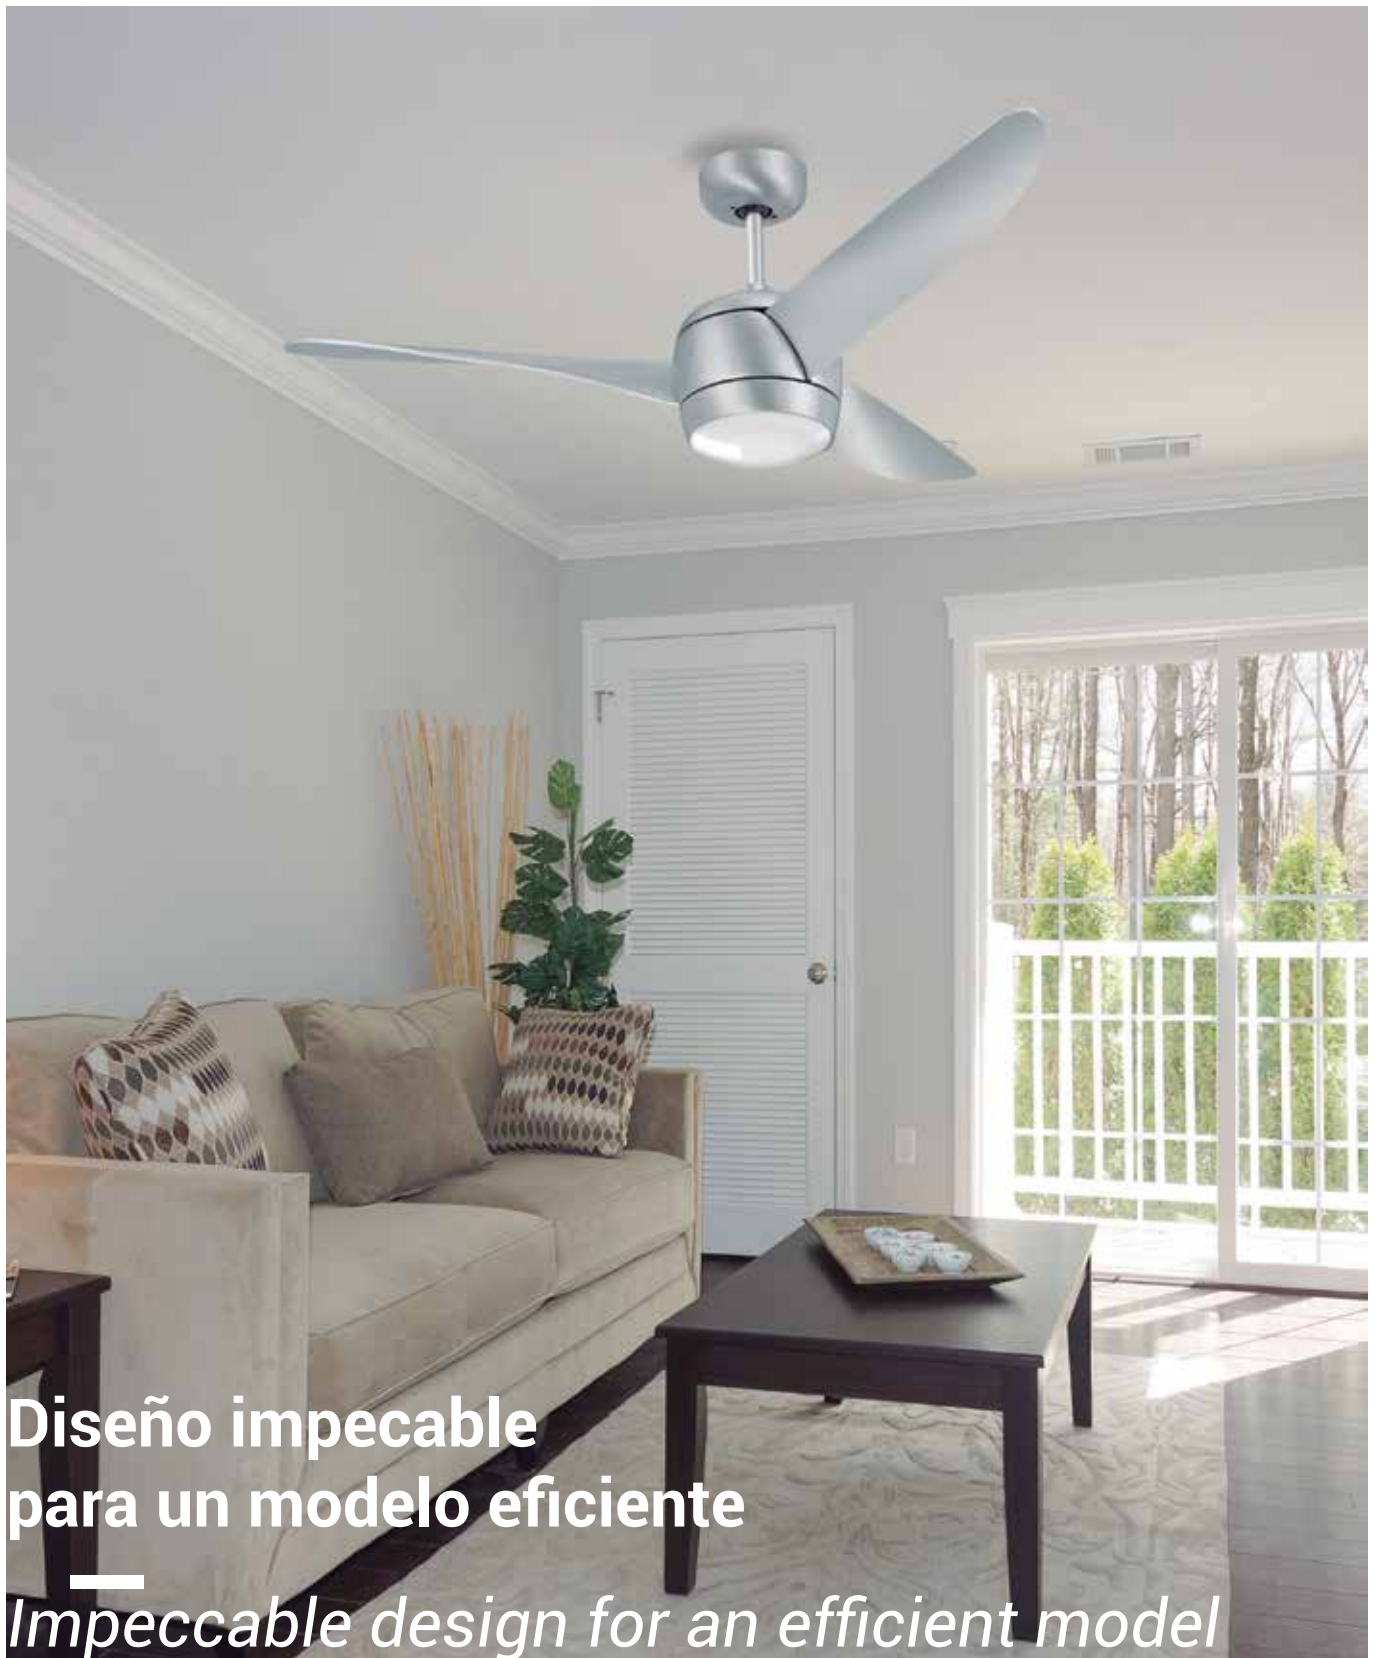

**Diseño impecable
para un modelo eficiente**

Impeccable design for an efficient model

Ventilador de tres palas de plywood acabadas en gris o blanco. El cuerpo es de acero, en acabado imitando a aluminio cepillado. Con motor DC, funciona mediante mando a distancia.

Ceiling fan with 3 blades in plywood material finished in grey or white paint. The body is made of steel in brush finish. With DC motor, it works by remote control.