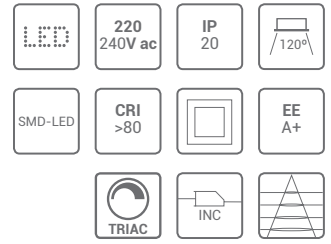

Ø 180mm

60mm

Ø 150mm