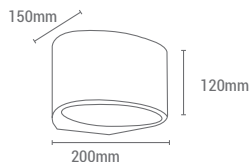

REF/ **215008**

VATIOS / WATTS 1XG9 40W

INCLUIDA / INCLUDED