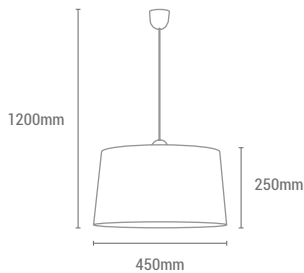

VATIOS / WATTS 1 x E27 MAX 60W

NO INCLUIDA / NOT INCLUDED

LINE

WH

TEX

ACR

VATIOS / WATTS 1 x E27 MAX 60W

NO INCLUIDA / NOT INCLUDED