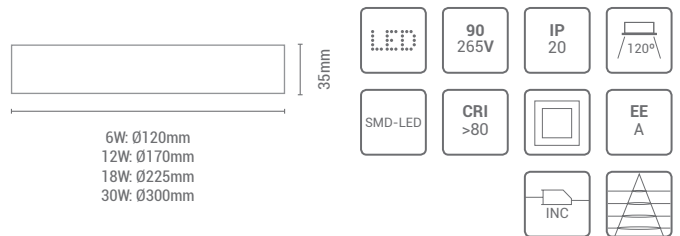

- REF/ 101079 6W 2700K 420Lm
- REF/ 101077 6W 4000K 450Lm
- REF/ 101078 6W 5500K 500Lm
- REF/ 101090 12W 2700K 870Lm
- REF/ 101091 12W 4000K 910Lm
- REF/ 101092 12W 5500K 960Lm
- REF/ 100927 18W 2700K 1385Lm
- REF/ 101094 18W 4000K 1520Lm
- REF/ 101095 18W 5500K 1600Lm
- REF/ 101054 30W 4000K 2600Lm

MATERIAL / MATERIAL	Metal, Aluminio y acrílico / Metal, aluminium and acrylic
ACABADO / FINISH COLOR	Níquel / Nickel