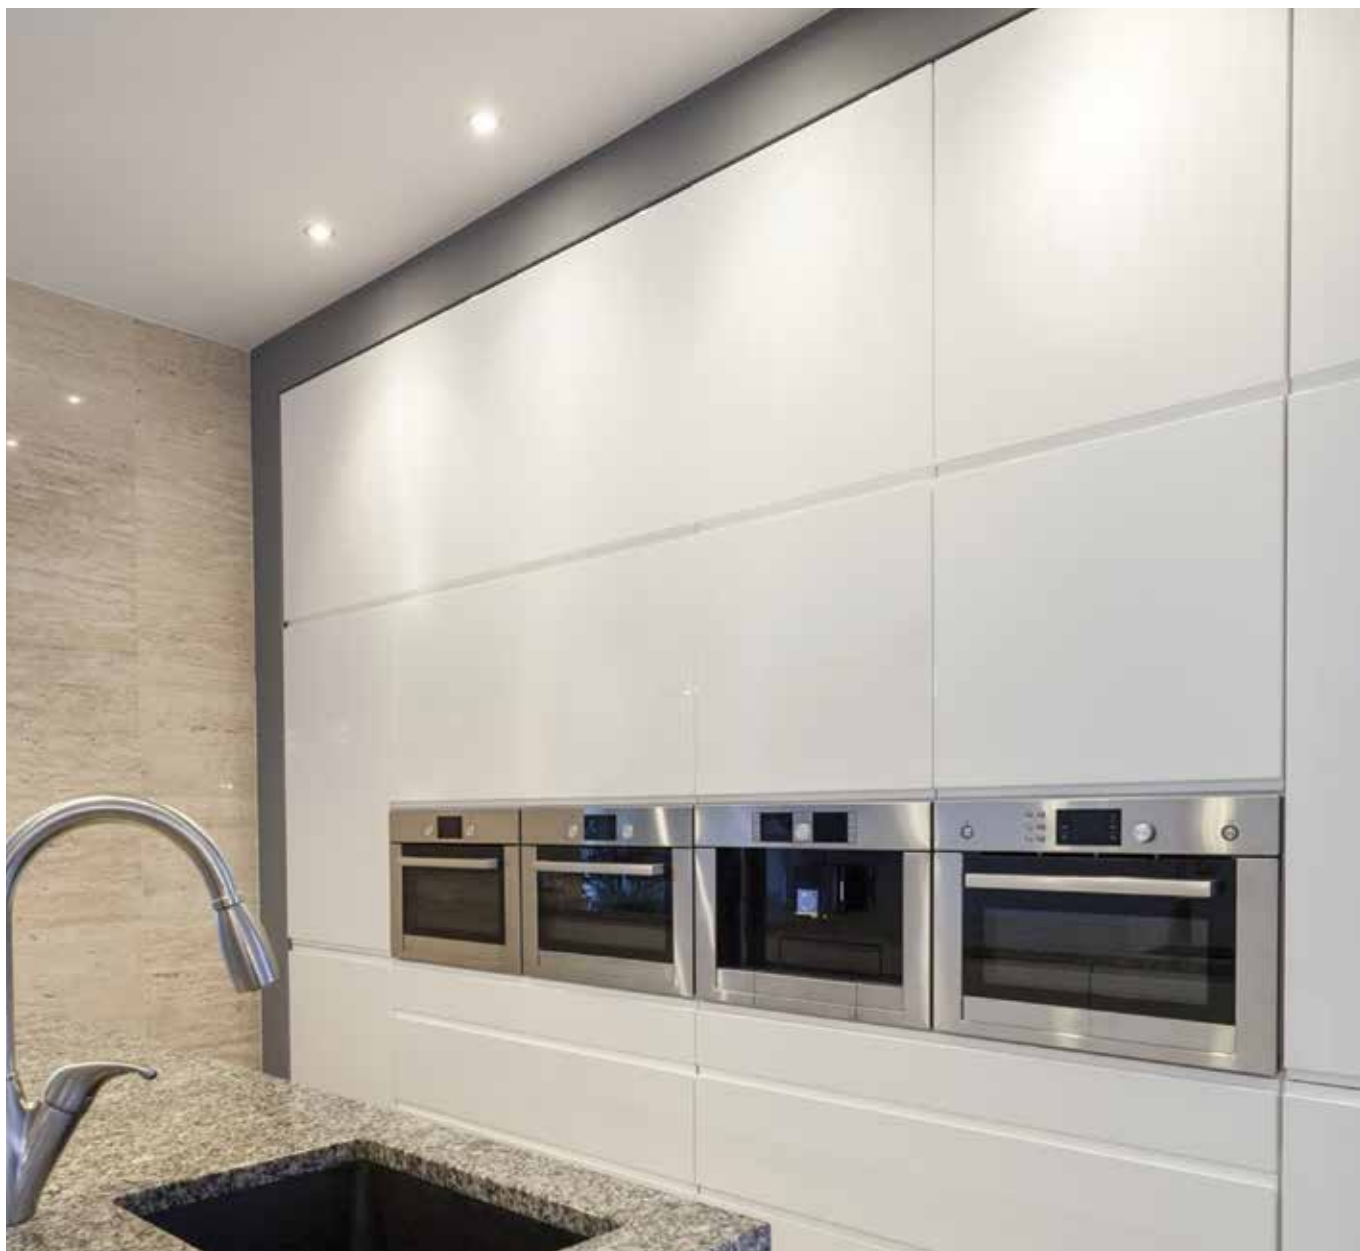

BOMBILLAS

APTAS PARA EMPOTRABLE SAND / SUITABLE FOR DOWNLIGHT SAND