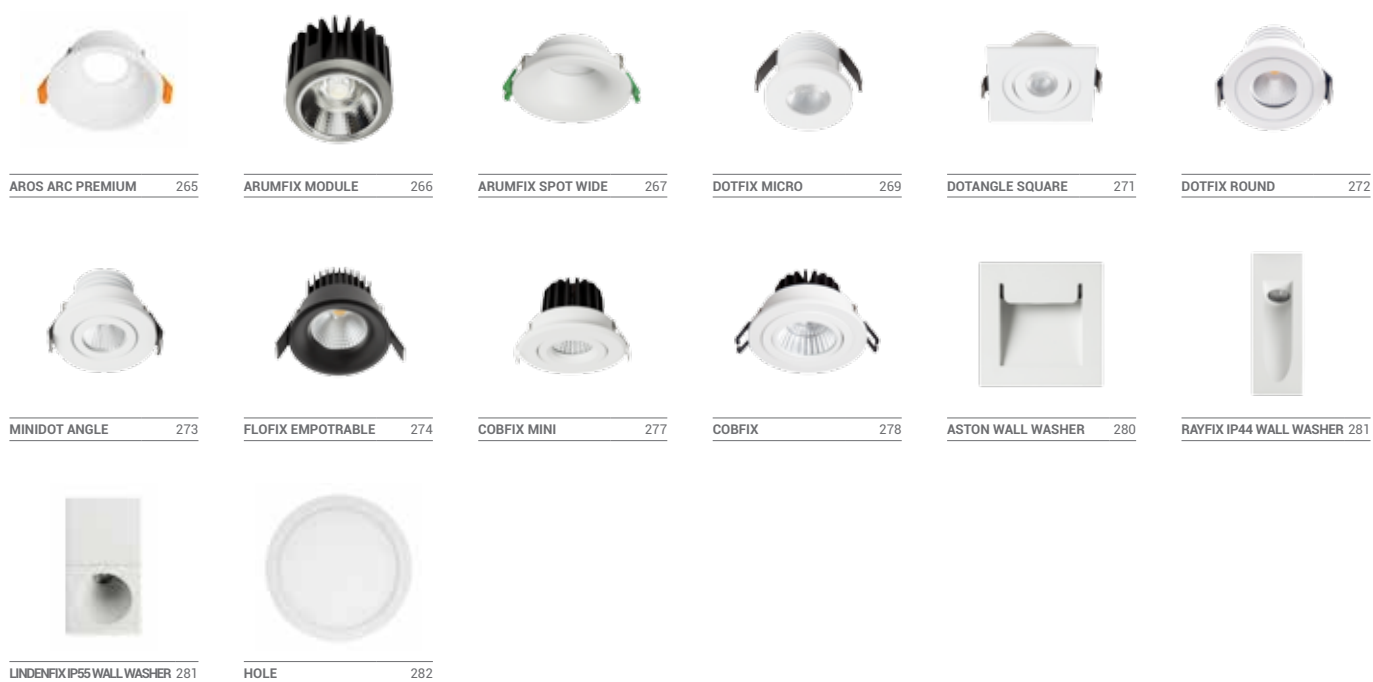

EMPOTRABLES / SMALL DOWNLIGHTS