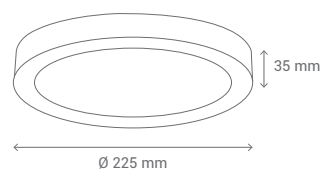

NQ

REF/ **102094**

LÚMENES / LUMENS	1480Lm
VATIOS / WATTS	18W
TEMPERATURA / TEMPERATURE	4000K
IP	44