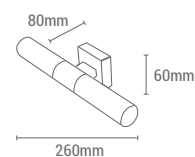

APLIQUE / MIRROR LAMP

REF/ **393326**

VATIOS / WATTS 2XG9 40W

IP / IP 44

INCLUIDA / INCLUDED 

CURVES

INCLUYE ADAPTADOR / ADAPTER INCLUDED

REF/ 142000