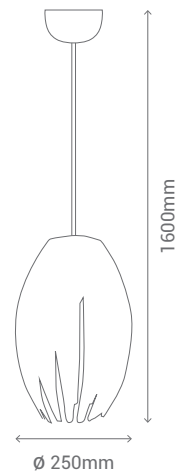

MEDUSA

CR	ACR
TR	MET

REF/ **187060**

PORTALÁMPARAS /
LAMP HOLDER

1 E27 X MAX. 60W

NO INCLUIDA / NOT INCLUDED