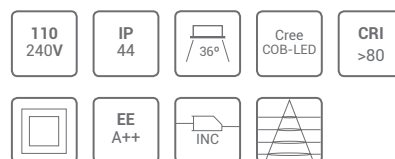

COBFIX PLUS ROUND

REF/ **100887**

LÚMENES / LUMENS	710Lm
VATIOS / WATTS	9W
TEMPERATURA / TEMPERATURE	3000K
IP	20 (44 INSTALADO)