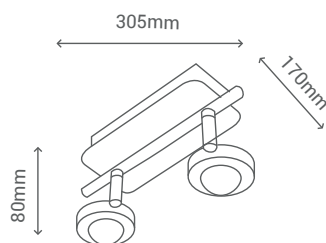

REF/ 215207

LÚMENES / LUMENS	800Lm
VATIOS / WATTS	10W
TEMPERATURA / TEMPERATURE	3700K