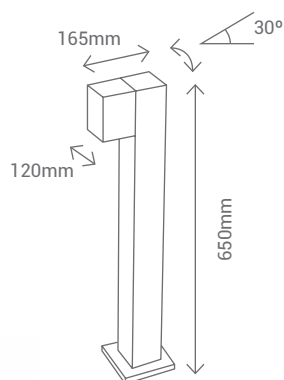

COBBLAST

REF/ **111138**

REF/ **111152**

LÚMENES / LUMEN	430Lm
VATIOS / WATTS	7W
TEMPERATURA / TEMPERATURE	3000K
MATERIAL / MATERIAL	Aluminio / Aluminium