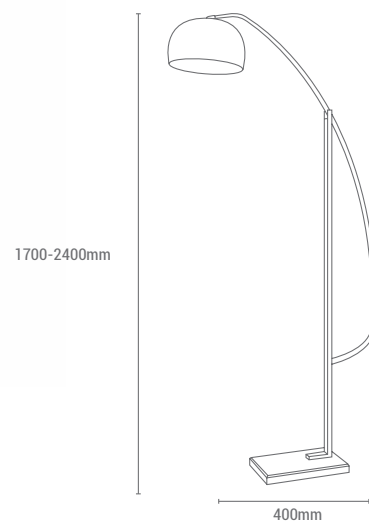

MAGNUM

- NQ
- MET
- BLK
- STO

PIES DE SALÓN
FLOOR LAMPS

REF/ **121591**

VATIOS / WATTS

1XE27 60W

NO INCLUIDA / NOT INCLUDED