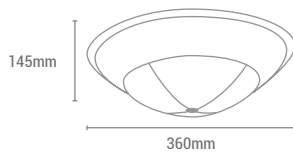

VATIOS / WATTS 2 x E27 MAX 60W

NO INCLUIDA / NOT INCLUDED 

REF/ **945702**

VATIOS / WATTS 2 x E27 MAX 60W

NO INCLUIDA / NOT INCLUDED 

REF/ **945703**

VATIOS / WATTS

2 x E27 MAX 60W