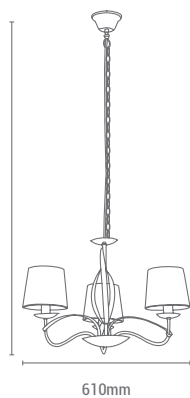

SIL

REF/ **260480**

VATIOS / WATTS

1XE14 60W

NO INCLUIDA / NOT INCLUDED

AVIGNON

CR	MET
WH SHINE	TEX

430-1500mm