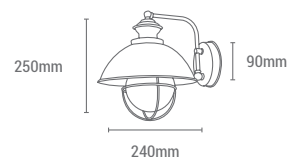

1xE27 40W

NO INCLUIDA / NOT INCLUDED

NAVY

BR MET
TR GL

REF/ **229200**

VATIOS / WATTS

1xE27 40W

NO INCLUIDA / NOT INCLUDED