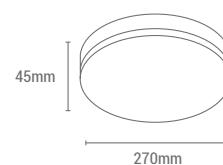

NATURE

REF/ 111119

LÚMENES / LUMENS	1200Lm
VATIOS / WATTS	18W
TEMPERATURA / TEMPERATURE	4000K
IP / IP	44