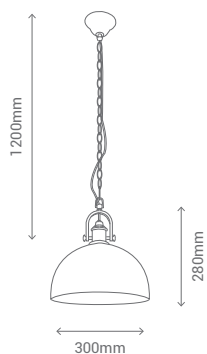

1XE27 60W

NO INCLUIDA / NOT INCLUDED

REF/ **189912**

VATIOS / WATTS

1XE27 60W

NO INCLUIDA / NOT INCLUDED

VINTAGE

MET