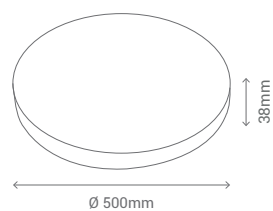

NEW **COLOSSAL**

CCT REGULABLE / CCT DIMMABLE

MANDO INCLUIDO / REMOTE CONTROL INCLUDED

○ REF/ 101190

□ REF/ 101191

▭ REF/ 101192