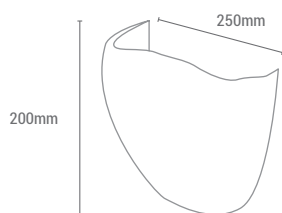

REF/ **945410**

VATIOS / WATTS

1 x E14 MAX 60W

NO INCLUIDA / NOT INCLUDED