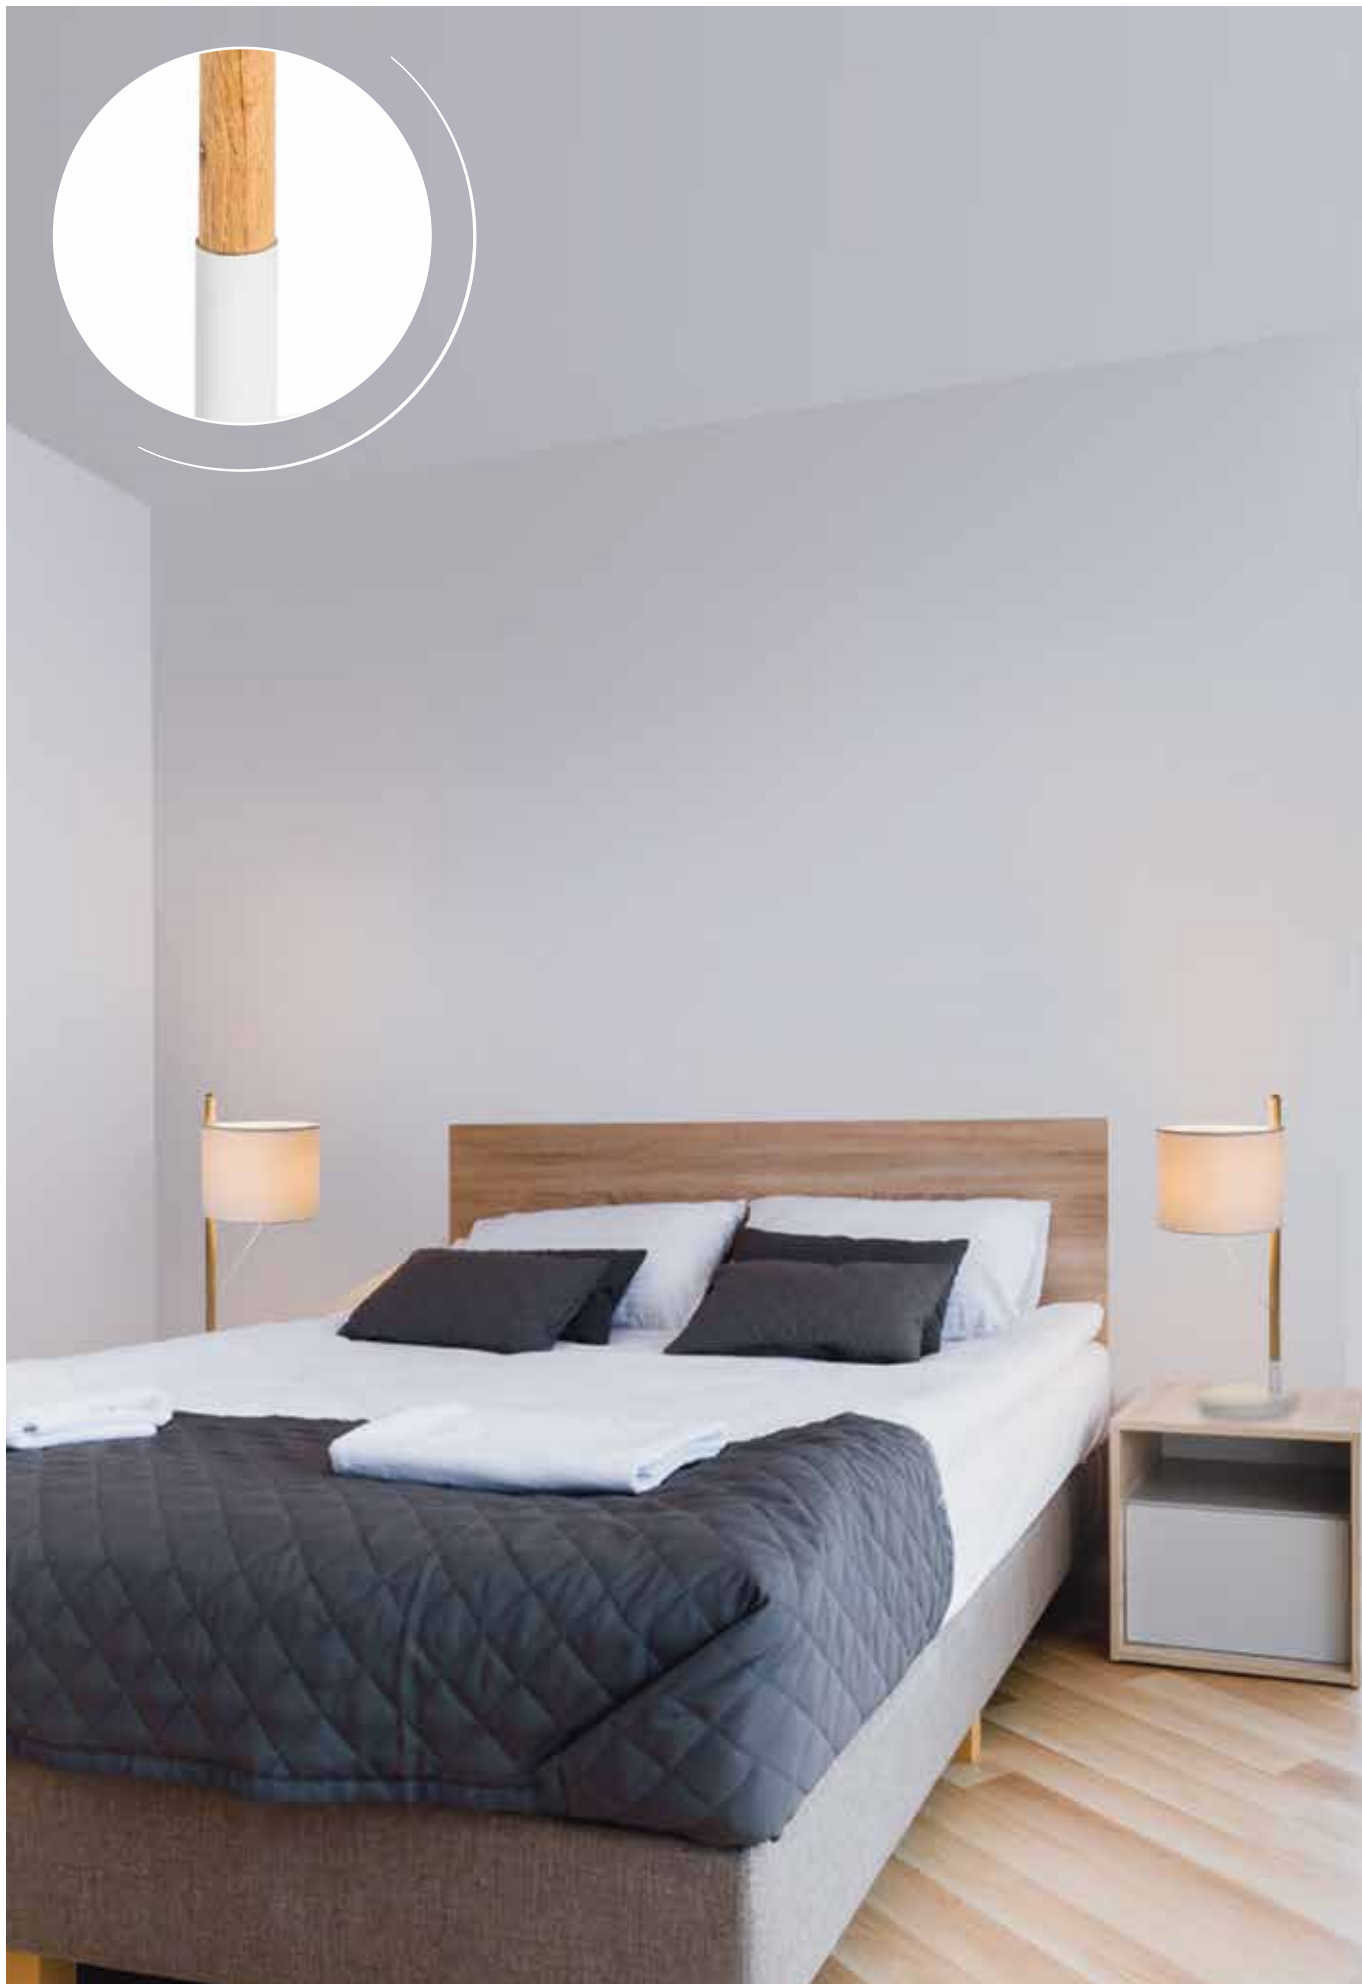

REF/ **189909**

VATIOS / WATTS

1xE27 60W

NO INCLUIDA / NOT INCLUDED

WH	MET
WD	WD
	TEX

Luminarias de altura ajustable / *Adjustable height lamps.*

Fácil fijación a la altura deseada mediante una goma flexible/ *Easily fixing at the desired height by a flexible rubber.*