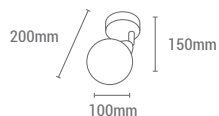

CR	MET
TR	ACR

REF/ **209413**

VATIOS / WATTS 4XG9 33W

INCLUIDA / INCLUDED