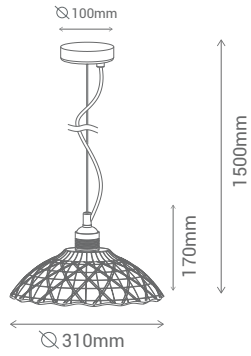

REF/ **189919**

VATIOS / WATTS

1 E27X60W

NO INCLUIDA / NOT INCLUDED