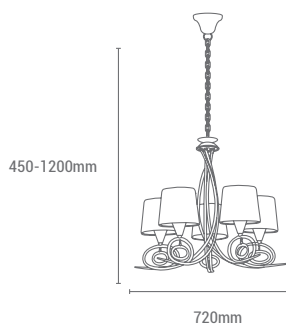

NO INCLUIDA / NOT INCLUDED

REF/ **361053**

VATIOS / WATTS 1XE14 60W

PANTALLA INCLUIDA / SHADE INCLUDED

NO INCLUIDA / NOT INCLUDED

EPSILON

CR	MET
WH SHINE	TEX

REF/ **361050**