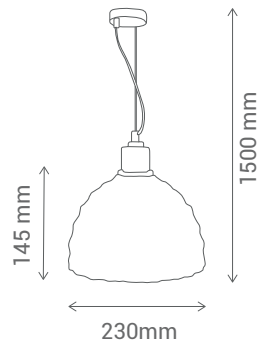

GL

CR

TR

REF/ **189920**

VATIOS / WATTS

1 E27X60W

NO INCLUIDA / NOT INCLUDED

MET