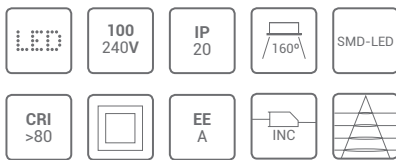

MATERIAL / MATERIAL	Metal, Aluminio y acrílico / Metal, aluminium and acrylic
ACABADO / FINISH COLOR	Níquel / Nickel

PANELES EMPOTRAR

RECESSED PANNELS

REF/ 365099 2200Lm Blanco / White
REF/ 365089 2200Lm Aluminio cepillado /
Brushed aluminium