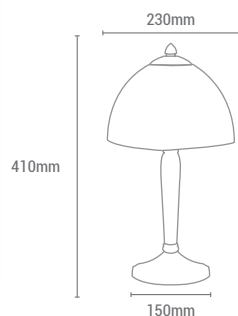

REF/ **945491**

VATIOS / WATTS 1 x E14 MAX 40W

NO INCLUIDA / NOT INCLUDED