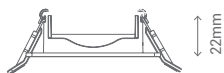

Ø 107mm

Ø 80mm

REF/ 101178

MATERIAL / MATERIAL

Metal / Metal

ACABADO / FINISH COLOR

Blanco / White

83mm

Ø 72mm

REF/ 101180

MATERIAL / MATERIAL

Aluminio / Aluminium

ACABADO / FINISH COLOR

Blanco / White

Ø 107mm

Ø 80mm

REF/ 101179

MATERIAL / MATERIAL

Metal / Metal

ACABADO / FINISH COLOR

Níquel / Nickel

83mm

Ø 72mm

REF/ 101181

MATERIAL / MATERIAL

Aluminio / Aluminium

ACABADO / FINISH COLOR

Níquel / Nickel