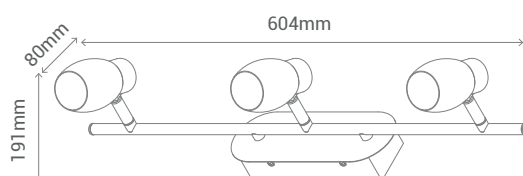

REF/ 541430

LÚMENES / LUMENS	1200Lm
VATIOS / WATTS	15W
TEMPERATURA / TEMPERATURE	4000K
IP	44