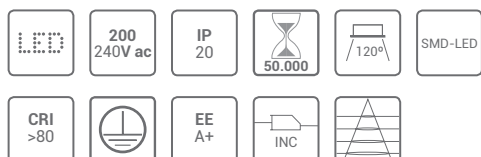

REF/ 112300

LÚMENES / LUMENS	2600Lm
VATIOS / WATTS	30W
TEMPERATURA / TEMPERATURE	4000K
MATERIAL / MATERIAL	Metal, Aluminio y acrílico / Metal, aluminium and acrylic
ACABADO / FINISH COLOR	Plata / Silver