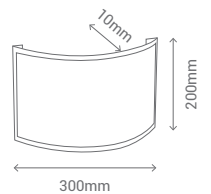

REF/ **194358**

REF/ **241333**

VATIOS / WATTS 1 E27 X MAX. 60W

VATIOS / WATTS 1 E27 X MAX. 60W

NO INCLUIDA / NOT INCLUDED

NO INCLUIDA / NOT INCLUDED