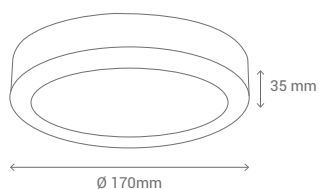

NEW PLURIEL

- ALU
- ACR
- LED

WH

REF/ 112923

LÚMENES / LUMENS	910Lm
VATIOS / WATTS	12W
TEMPERATURA / TEMPERATURE	4000K
IP	44