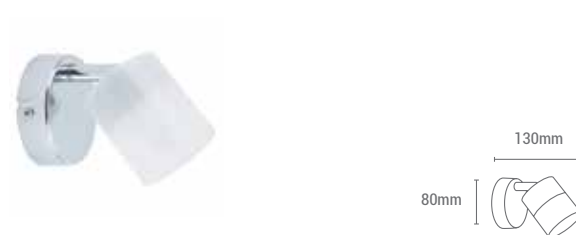

REF/ **254000**

LÚMENES / LUMENS	300Lm
VATIOS / WATTS	5W
TEMPERATURA / TEMPERATURE	3000K