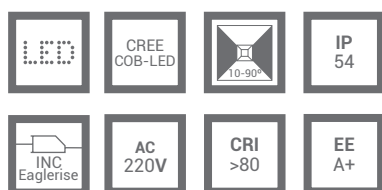

REF/ **111188**

LÚMENES / LUMEN	600Lm
VATIOS / WATTS	6W
TEMPERATURA / TEMPERATURE	3000K
MATERIAL / MATERIAL	Aluminio / Aluminium