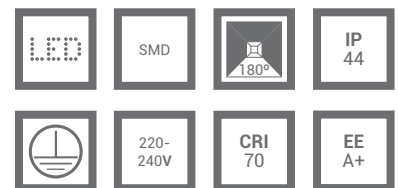

REF/ 112298

LÚMENES / LUMEN	900Lm
VATIOS / WATTS	11W
TEMPERATURA / TEMPERATURE	4000K
MATERIAL / MATERIAL	Acero inox + Pc / Stainless steel + Pc