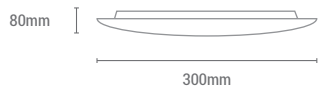

LINEAS

REF/ **143230**

VATIOS / WATTS 2x E27 MAX 60W

NO INCLUIDA / NOT INCLUDED