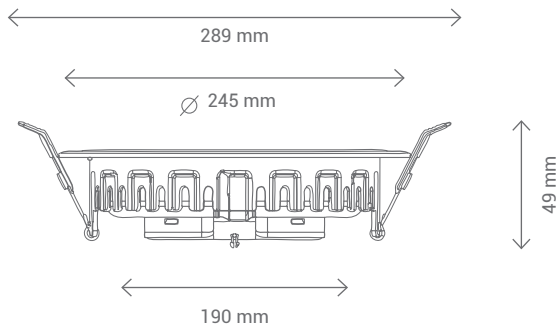

COBTWICE CON DRIVER DIMABLE TRIAC

LUZ DIRECTA COB + INDIRECTA SMD / DIRECTED COB + UNDIRECTED SMD LIGHT

REF/ 100968

LÚMENES / LUMENS	2000Lm
VATIOS / WATTS	22W
TEMPERATURA / TEMPERATURE	2700K
MATERIAL / MATERIAL	Metal y Aluminio / Metal and aluminium
ACABADO / FINISH COLOR	Blanco / White