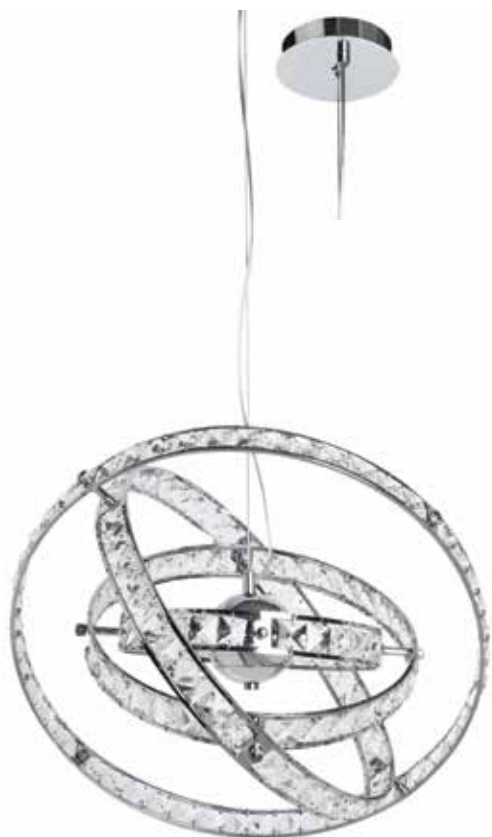

REF/ **800099**

VATIOS / WATTS

4XG9 25W

INCLUIDA / INCLUDED