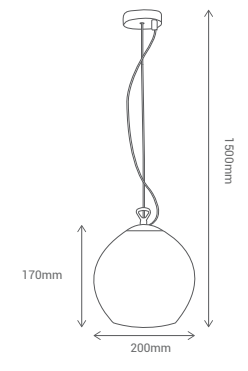

TR

REF/ **189939**

VATIOS / WATTS 1 E27X60W

NO INCLUIDA / NOT INCLUDED

FU

REF/ **189949**

VATIOS / WATTS 1 E27X60W

NO INCLUIDA / NOT INCLUDED