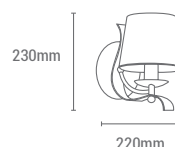

REF/ **361070**

VATIOS / WATTS 1XE27 60W

PANTALLA INCLUIDA / SHADE INCLUDED

NO INCLUIDA / NOT INCLUDED