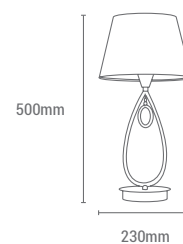

REF/ **361490**

VATIOS / WATTS 1XE27 60W

PANTALLA INCLUIDA / SHADE INCLUDED

NO INCLUIDA / NOT INCLUDED