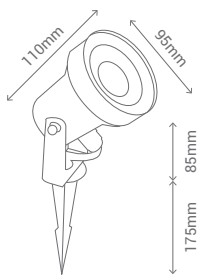

REF/ **111205**

LÚMENES / LUMEN	550Lm
VATIOS / WATTS	6W
TEMPERATURA / TEMPERATURE	3000K
MATERIAL / MATERIAL	Alum. + Cristal / Alum. + Glass