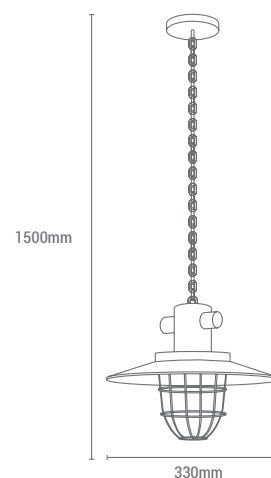

COLAZ

BL	MET
TR	GL

REF/ **189910**

VATIOS / WATTS

1xE27 60W

NO INCLUIDA / NOT INCLUDED