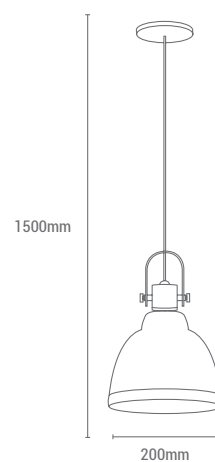

REF/ **189901**

VATIOS / WATTS

1XE27 60W

NO INCLUIDA / NOT INCLUDED