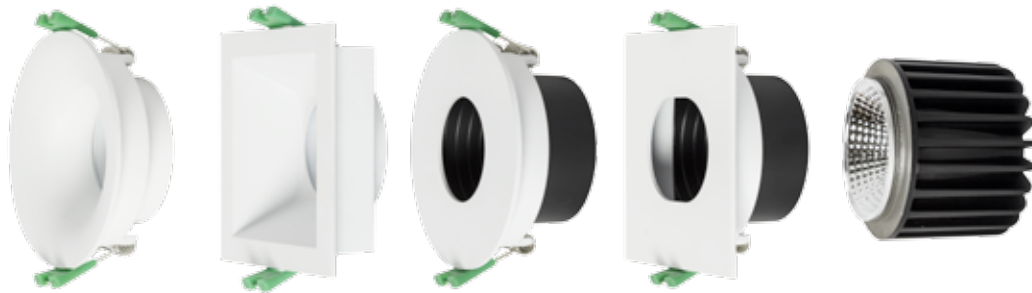

ARUMFIX MODULE 9W DOWNLIGHT

REF/ 111077
REF/ 111078 Dimable TRIAC

LÚMENES / LUMENS	500Lm
VATIOS / WATTS	9W
TEMPERATURA / TEMPERATURE	3000K
MATERIAL / MATERIAL	Aluminio / Aluminium
ACABADO / FINISH COLOR	Negro / Black