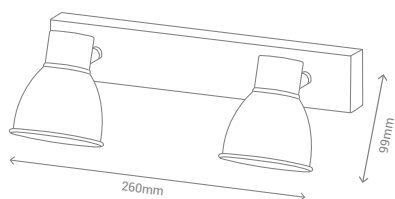

APTO PARA BAÑO / SUITABLE FOR BATHROOM

MET CV

LED

IP 23

REF/ 189039

LÚMENES / LUMENS	270Lm
VATIOS / WATTS	5W
TEMPERATURA / TEMPERATURE	4000K

REF/ 189096

LÚMENES / LUMENS	540Lm
VATIOS / WATTS	10W
TEMPERATURA / TEMPERATURE	4000K

REF/ 189046

LÚMENES / LUMENS	810Lm
VATIOS / WATTS	15W
TEMPERATURA / TEMPERATURE	4000K