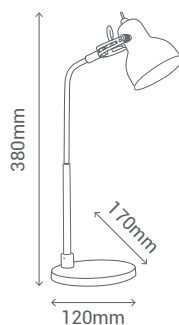

GREY REF/ 189271

LÚMENES / LUMENS	330Lm
VATIOS / WATTS	5W
TEMPERATURA / TEMPERATURE	3000K