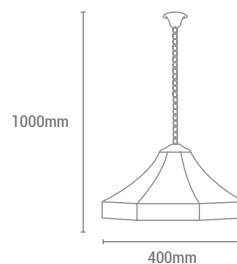

REF/ **912040**

VATIOS / WATTS

1 x E27 MAX 60W

NO INCLUIDA / NOT INCLUDED