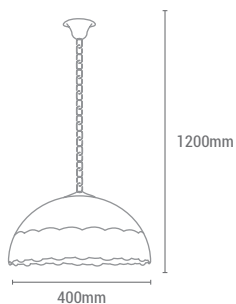

Encendida / Turn on

REF/ **944400**

VATIOS / WATTS

1 x E14 MAX 60W

NO INCLUIDA / NOT INCLUDED

REF/ **944000**

VATIOS / WATTS

3 x E27 MAX 60W