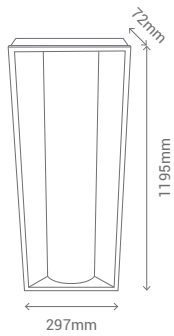

50628: KIT SUPERFICIE

50629: KIT EMERGENCIA 1H

REF/ 100836 4000K 3300Lm

VATIOS / WATTS	34W
MATERIAL / MATERIAL	Metal y acrílico / Metal and acrylic
ACABADO / FINISH COLOR	Blanco / White