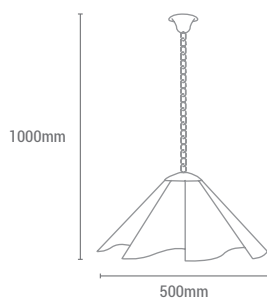

VATIOS / WATTS

2 x E27 MAX 60W

NO INCLUIDA / NOT INCLUDED

REF/ 456123

VATIOS / WATTS

2 x E27 MAX 60W

NO INCLUIDA / NOT INCLUDED

REF/ 920035