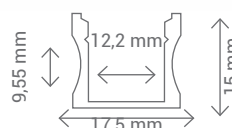

SUJECIÓN/FIXING

50600	Para techo 7mm / Ceiling use 7mm
50601	Para pared 15mm / Wall use 15mm
50602	Para techo 15mm / Ceiling use 15mm
50603	Para techo 7mm y esquina / Ceiling use and corner 7mm
50608	Para pared 7mm / Wall use 7mm

CONEXIONES/CONNECTIONS

80604	Conector salida 8mm + 20cm cable / Connector exit 8mm + 20cm wire
80605	Conector salida 10mm + 20cm cable / Connector exit 10mm + 20cm wire
80606	Conector unión 8mm / Connector junction 8mm
80607	Conector unión 10mm / Connector junction 10mm
80608	Conector unión 8mm doble + 20cm cable / Double connector junction 8mm + 20cm wire
80609	Conector unión 10mm doble + 20cm cable / Double connector junction 10mm + 20cm wire
80610	Conector RGB 10mm + 20cm cable / Connector RGB 10mm + 20cm wire
80611	Conector unión RGB 10mm / Connector junction RGB 10mm
80612	Conector unión RGB 10mm doble+20cm cable / Double connector junction RGB 10mm+20cm wire