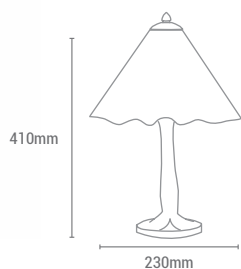

REF/ **945492**

VATIOS / WATTS

1 x E14 MAX 40W

NO INCLUIDA / NOT INCLUDED