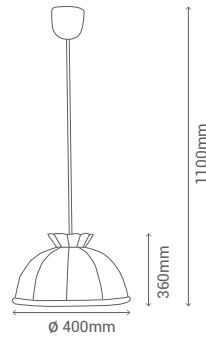

REF/ 1011

PORTALÁMPARAS /
LAMP HOLDER

1 E27 X 60W Max

NO INCLUIDA / NOT INCLUDED

NAC	ACR
MULTI