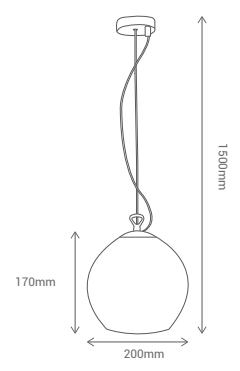

NEW ABAKAN

MET GL
CR