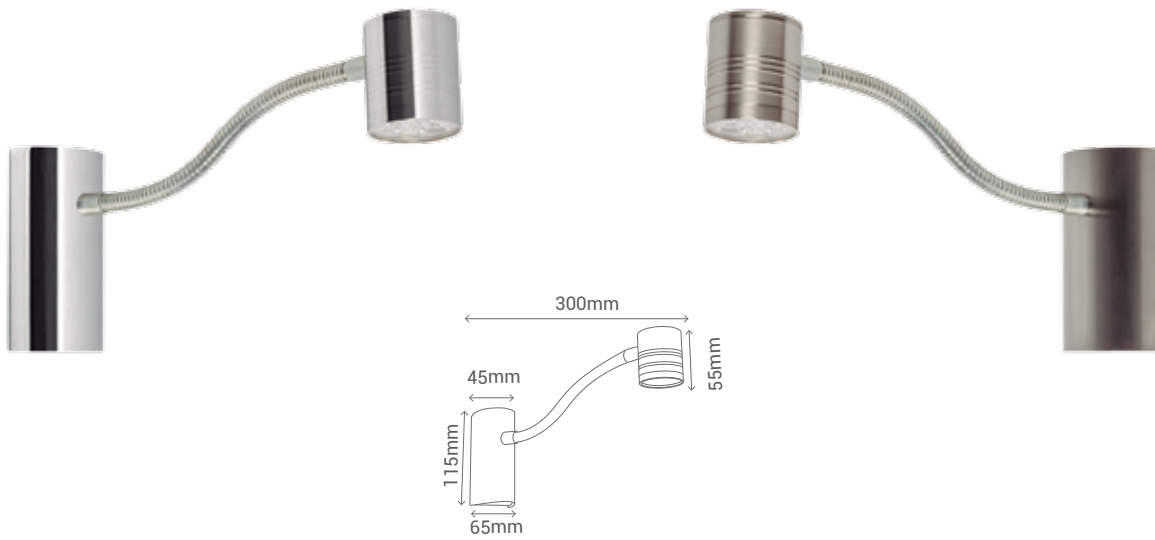

NQ REF/ **101859**   CR REF/ **101858**

LÚMENES / LUMENS	350Lm
VATIOS / WATTS	5W
TEMPERATURA / TEMPERATURE	3000K