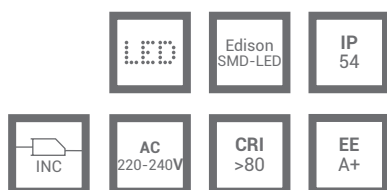

REF/ 111213

LÚMENES / LUMEN	400Lm
VATIOS / WATTS	5W
TEMPERATURA / TEMPERATURE	3000K
MATERIAL / MATERIAL	Aluminio / Aluminium