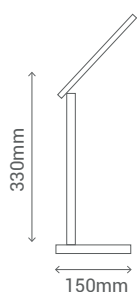

REF/ 982006

LÚMENES / LUMENS	240Lm
VATIOS / WATTS	4W
TEMPERATURA / TEMPERATURE	2800-5500K