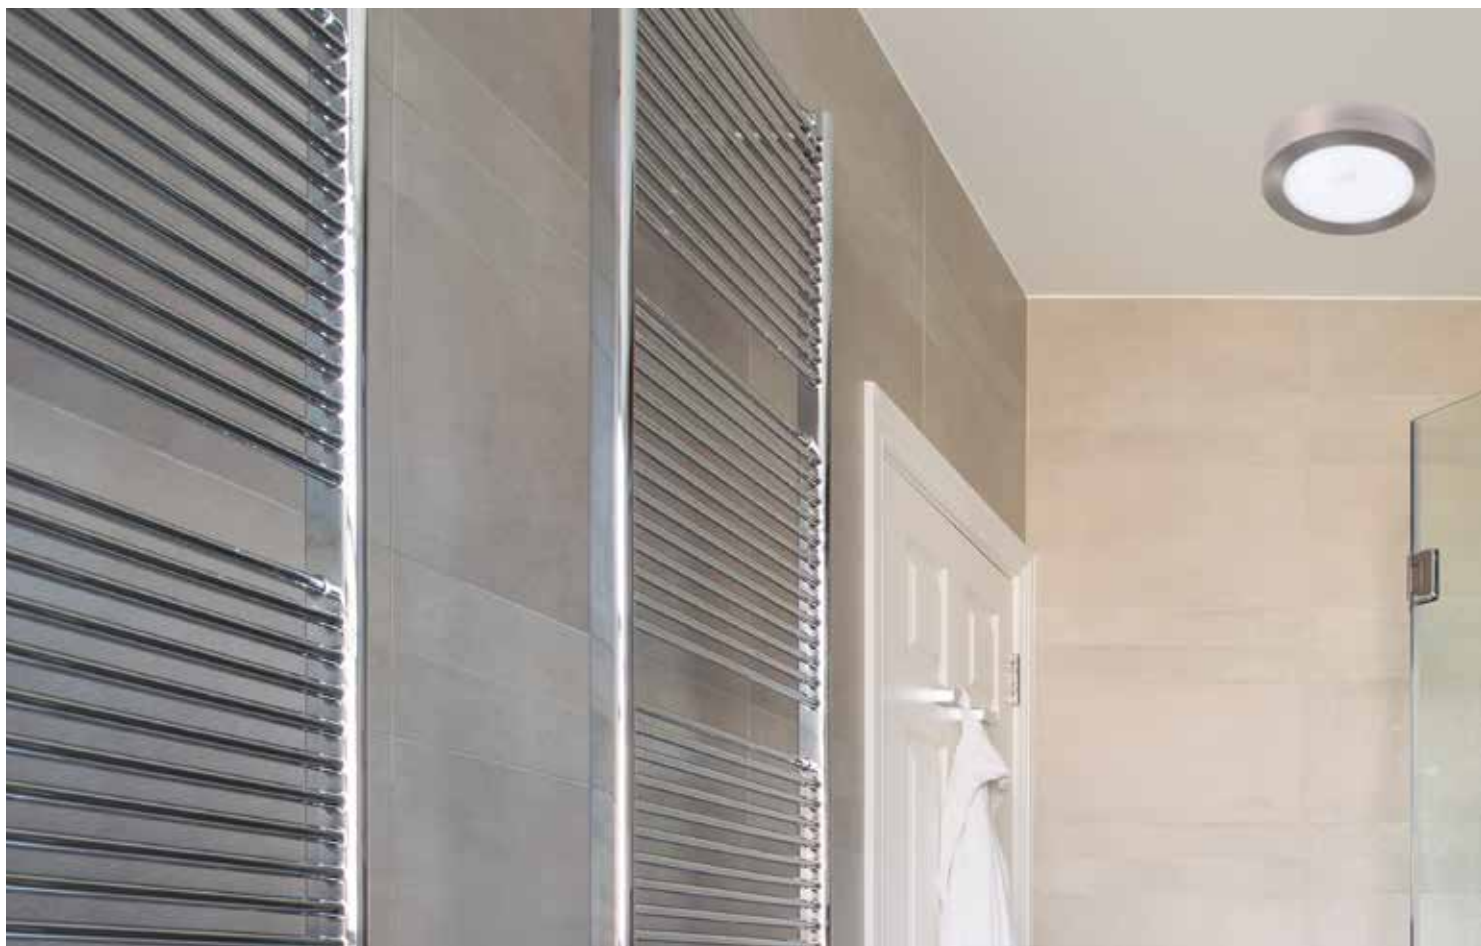

NEW PLURIEL

- ALU
- ACR
- LED

WH

REF/ 112923

LÚMENES / LUMENS	910Lm
VATIOS / WATTS	12W
TEMPERATURA / TEMPERATURE	4000K
IP	44

WH

REF/ 112915

LÚMENES / LUMENS	1480Lm
VATIOS / WATTS	18W
TEMPERATURA / TEMPERATURE	4000K
IP	44