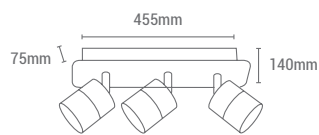

FLASH

REF/ 254200

LÚMENES / LUMENS	600Lm
VATIOS / WATTS	10W
TEMPERATURA / TEMPERATURE	3000K

REF/ 254300

LÚMENES / LUMENS	900Lm
VATIOS / WATTS	15W
TEMPERATURA / TEMPERATURE	3000K

REF/ 254400

LÚMENES / LUMENS	1200Lm
VATIOS / WATTS	20W
TEMPERATURA / TEMPERATURE	3000K