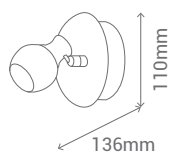

REF/ **215116**

LÚMENES / LUMENS	400Lm
VATIOS / WATTS	5W
TEMPERATURA / TEMPERATURE	3700K