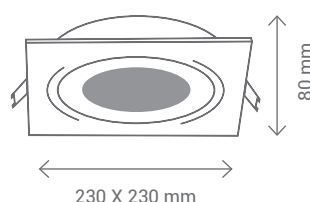

Ø 200 mm

REF/ 110974

LÚMENES / LUMENS	1700Lm
VATIOS / WATTS	20W
TEMPERATURA / TEMPERATURE	3000K
MATERIAL / MATERIAL	Aluminio / Aluminium
ACABADO / FINISH COLOR	Blanco / White