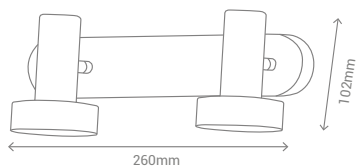

APTO PARA BAÑO / SUITABLE FOR BATHROOM

- MET WD
- CV WD
- LED
- IP 23

REF/ 189048

LÚMENES / LUMENS	270Lm
VATIOS / WATTS	5W
TEMPERATURA / TEMPERATURE	4000K

REF/ 189049

LÚMENES / LUMENS	540Lm
VATIOS / WATTS	10W
TEMPERATURA / TEMPERATURE	4000K

REF/ 189050

LÚMENES / LUMENS	810Lm
VATIOS / WATTS	15W
TEMPERATURA / TEMPERATURE	4000K