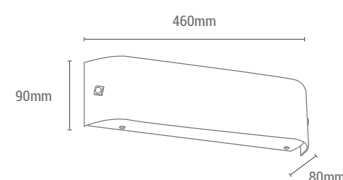

REF/ **284350**

VATIOS / WATTS

2 x E27 MAX 60W

NO INCLUIDA / NOT INCLUDED