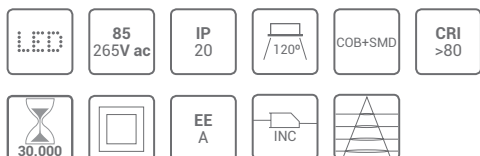

REF/ 111023

LÚMENES / LUMENS	550 + 150Lm
VATIOS / WATTS	7W + 3W
TEMPERATURA / TEMPERATURE	4000K + 4000K
MATERIAL / MATERIAL	Metal, Aluminio y cristal / Metal, aluminium and glass
ACABADO / FINISH COLOR	Blanco / White

REF/ 101083

LÚMENES / LUMENS	1800Lm
VATIOS / WATTS	20W
TEMPERATURA / TEMPERATURE	4000K
MATERIAL / MATERIAL	Metal, Aluminio y cristal / Metal, aluminium and glass
ACABADO / FINISH COLOR	Níquel / Nickel