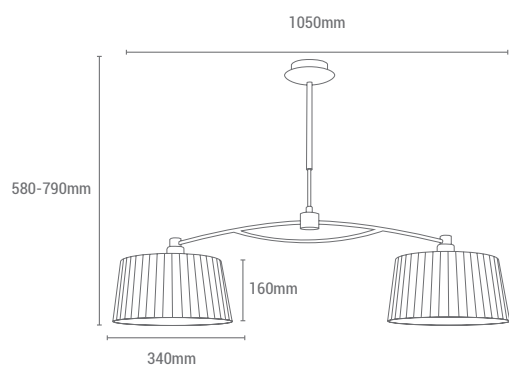

REF/ 569244

VATIOS / WATTS 2XE27 60W

PANTALLA INCLUIDA / SHADE INCLUDED

NO INCLUIDA / NOT INCLUDED