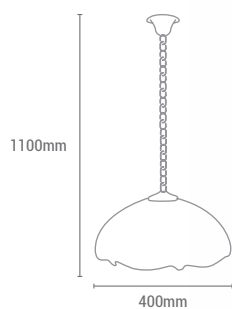

REF/ **939430**

VATIOS / WATTS 1 x E27 MAX 60W

NO INCLUIDA / NOT INCLUDED