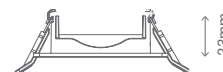

Ø 107mm

Ø 80mm

REF/ 101178

MATERIAL / MATERIAL

Metal / Metal

ACABADO / FINISH COLOR

Blanco / White

83mm

Ø 72mm

REF/ 101180

MATERIAL / MATERIAL

Aluminio / Aluminium

ACABADO / FINISH COLOR

Blanco / White

Ø 107mm

Ø 80mm

REF/ 101179

MATERIAL / MATERIAL

Metal / Metal

ACABADO / FINISH COLOR

Níquel / Nickel

83mm

Ø 72mm

REF/ 101181

MATERIAL / MATERIAL

Aluminio / Aluminium

ACABADO / FINISH COLOR

Níquel / Nickel