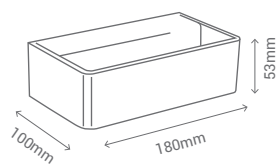

PLANE

REF/ **101018**

LÚMENES / LUMENS	540Lm
VATIOS / WATTS	6W
TEMPERATURA / TEMPERATURE	3000K