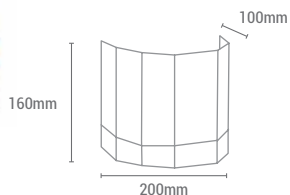

NAOMI

REF/ **912310**

VATIOS / WATTS

1 x E14 MAX 60W

NO INCLUIDA / NOT INCLUDED