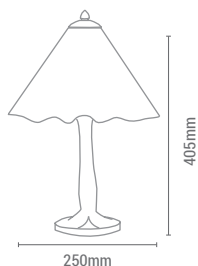

NO INCLUIDA / NOT INCLUDED

REF/ **945004**

VATIOS / WATTS

2 x E27 MAX 60W

NO INCLUIDA / NOT INCLUDED

REF/ **945496**

VATIOS / WATTS

1 x E14 MAX 40W