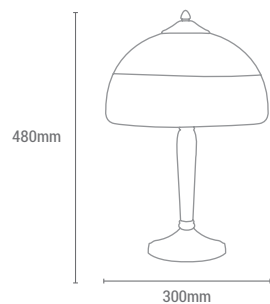

REF/ **4556**

VATIOS / WATTS

1 x E27 MAX 60W

NO INCLUIDA / NOT INCLUDED