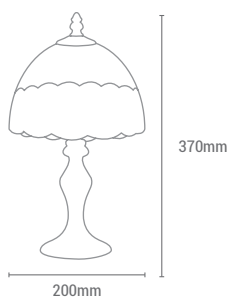

Encendida / Turn on

REF/ **944400**

VATIOS / WATTS

1 x E14 MAX 60W

NO INCLUIDA / NOT INCLUDED