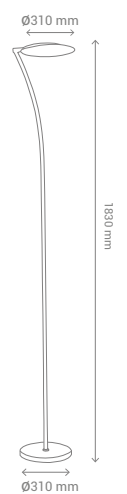

NEW **DORDOÑA**

REF/ **982358**

LÚMENES / LUMENS	2350Lm
VATIOS / WATTS	24W
TEMPERATURA / TEMPERATURE	3000K