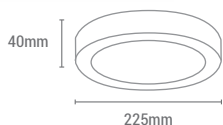

REF/ **101865**

LÚMENES / LUMENS	1560Lm
VATIOS / WATTS	18W
TEMPERATURA / TEMPERATURE	4000K