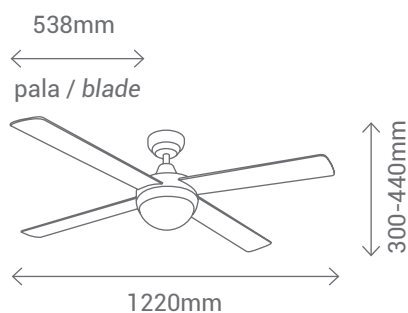

FUENTE DE LUZ / LIGHT SOURCE: 2 E27 x 60W NO INCLUIDA / NOT INCLUDED

MOTOR AC 153x15mm

CUERPO: METAL NÍQUEL DIFUSOR: CRISTAL SATINADO / BODY: METAL NICKEL DIFFUSER: FROSTED GLASS

PALAS: MDF. REVERSIBLES GRIS + HAYA / BLADE: MDF. REVERSIBLE GREY + BEECH