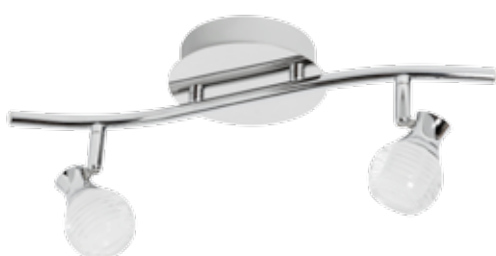

REF/ **215116**

LÚMENES / LUMENS	400Lm
VATIOS / WATTS	5W
TEMPERATURA / TEMPERATURE	3700K

REF/ **215117**

LÚMENES / LUMENS	800Lm
VATIOS / WATTS	10W
TEMPERATURA / TEMPERATURE	3700K