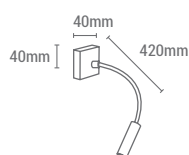

BED

BLK

REF/ **166394**

LÚMENES / LUMENS

VATIOS / WATTS

TEMPERATURA / TEMPERATURE

WH

REF/ **166395**

270Lm

3W

3000K