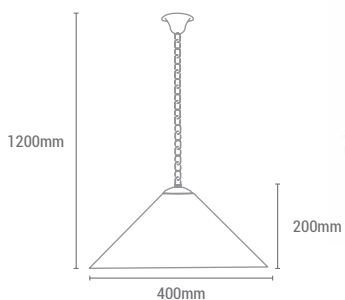

REF/ **945003**

VATIOS / WATTS 2 x E27 MAX 60W

NO INCLUIDA / NOT INCLUDED