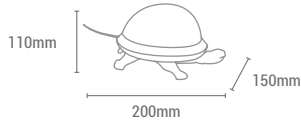

VATIOS / WATTS

1XE27 60W

NO INCLUIDA / NOT INCLUDED

TIFFANY

TIFFANY

REF/ **405411**

VATIOS / WATTS

1 x E14 MAX 25W