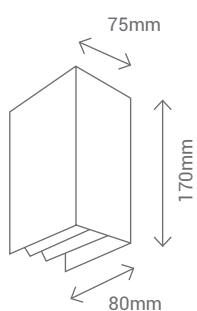

REF/ **111188**

LÚMENES / LUMEN	600Lm
VATIOS / WATTS	6W
TEMPERATURA / TEMPERATURE	3000K
MATERIAL / MATERIAL	Aluminio / Aluminium