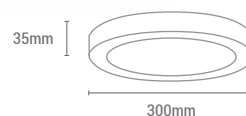

REF/ **101866**

LÚMENES / LUMENS	2400Lm
VATIOS / WATTS	30W
TEMPERATURA / TEMPERATURE	4000K