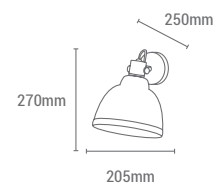

KARLOFF

REF/ **189900**

VATIOS / WATTS

3XE27 60W

NO INCLUIDA / NOT INCLUDED

REF/ **189904**

VATIOS / WATTS

1XE27 60W

NO INCLUIDA / NOT INCLUDED

REF/ **189902**

VATIOS / WATTS

1XE27 60W

NO INCLUIDA / NOT INCLUDED