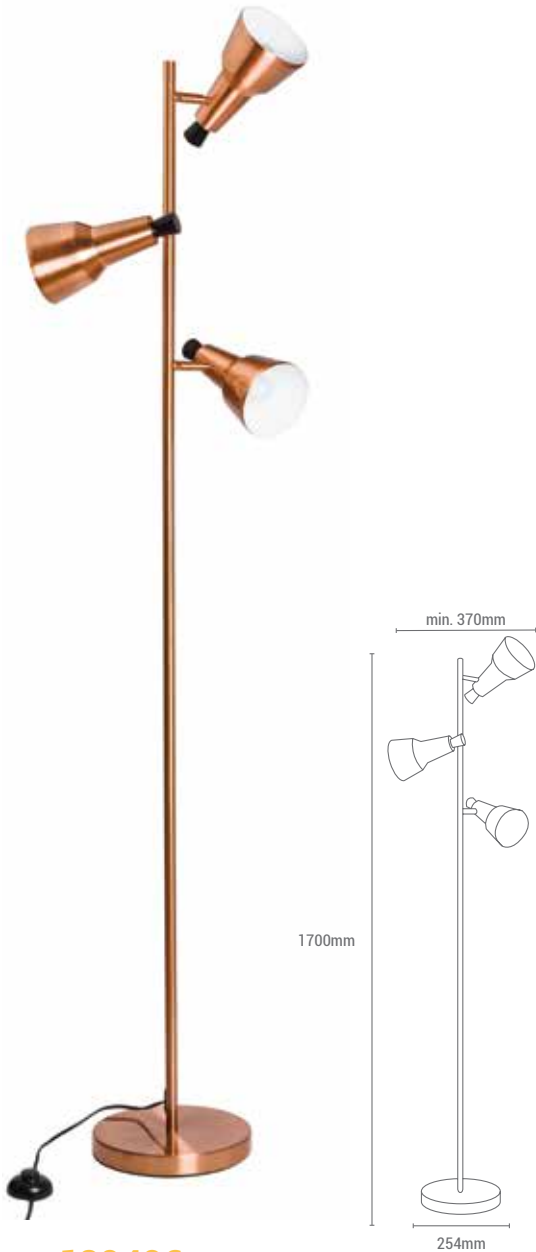

1xE27 60w

NO INCLUIDA / NOT INCLUDED

SATURNO

REF/ **189098**

LÚMENES / LUMENS 2100Lm

VATIOS / WATTS 30W

TEMPERATURA / TEMPERATURE 3000K

REF/ **189496**

VATIOS / WATTS

3XE14 60W

NO INCLUIDA / NOT INCLUDED

REF/ **189504**

VATIOS / WATTS

3XE14 60W

NO INCLUIDA / NOT INCLUDED

REF/ **189498**