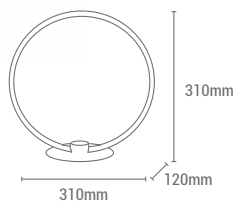

BLK
MATT

REF/ **266303**

LÚMENES / LUMENS	600Lm
VATIOS / WATTS	7W
TEMPERATURA / TEMPERATURE	3000K