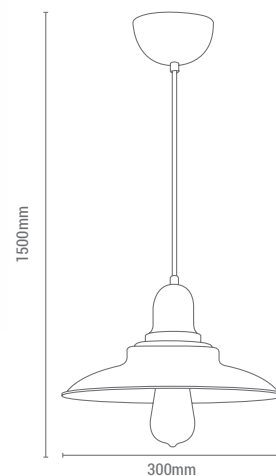

BRO

REF/ **187098**

VATIOS / WATTS

1xE27 60W

NO INCLUIDA / NOT INCLUDED