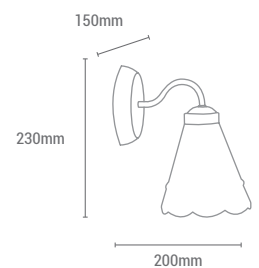

NO INCLUIDA / NOT INCLUDED

REF/ **938420**

VATIOS / WATTS 3 x E14 MAX 60W

NO INCLUIDA / NOT INCLUDED

ONDAS

REF/ **407014**

VATIOS / WATTS 2 x E27 MAX 60W

NO INCLUIDA / NOT INCLUDED