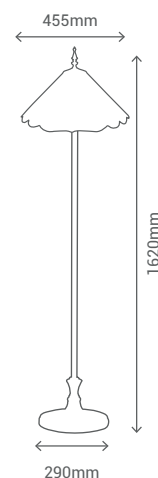

NEW

REF/ **945094**

VATIOS / WATTS

2 x E27X60W

NO INCLUIDA / NOT INCLUDED