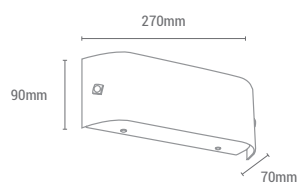

WALL

GL SAT MET

APLIQUES
WALL LAMPS

REF/ **284310**

VATIOS / WATTS

1 x E27 MAX 60W

NO INCLUIDA / NOT INCLUDED