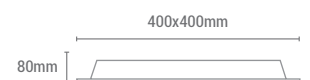

VATIOS / WATTS

3 x E27 MAX 60W

NO INCLUIDA / NOT INCLUDED

· Se compone de las referencias 279141 (chapo) y 100715 (cristal).