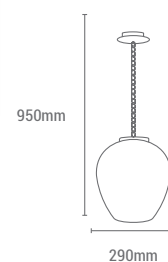

REF/ **261301**

VATIOS / WATTS

1XE27 60W

NO INCLUIDA / NOT INCLUDED