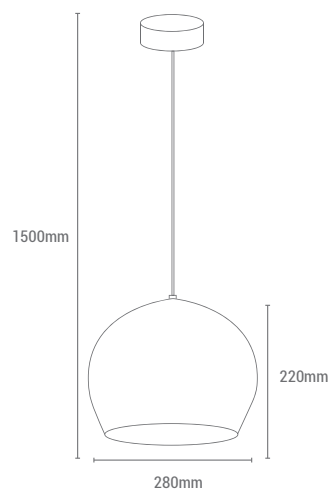

PUNCHING

CO SHINE MET

REF/ **189027**

VATIOS / WATTS

1XE27 60W

NO INCLUIDA / NOT INCLUDED

REF/ **189028**

VATIOS / WATTS