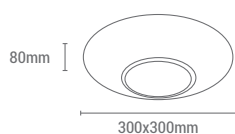

LÁGRIMAS

REF/ **278348**

VATIOS / WATTS

2xE27 60W

NO INCLUIDA / NOT INCLUDED