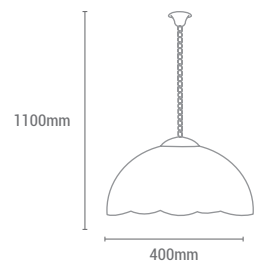

REF/ **8752**

VATIOS / WATTS

3 x E27 MAX 60W

NO INCLUIDA / NOT INCLUDED