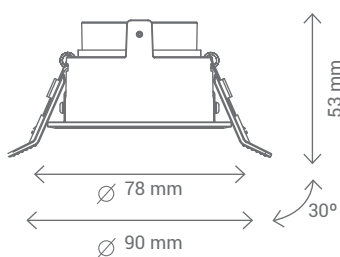

AROS COMPATIBLES CON MÓDULO ARC PREMIUM / RINGS AVAILABLE WITH MODULE ARC PREMIUM

COMPATIBLE CON LÁMPARA LED GU10 / AVAILABLE WITH LED BULB GU10

EMPOTRABLES
SMALL DOWNLIGHTS

REF/ 112368

REF/ 80547