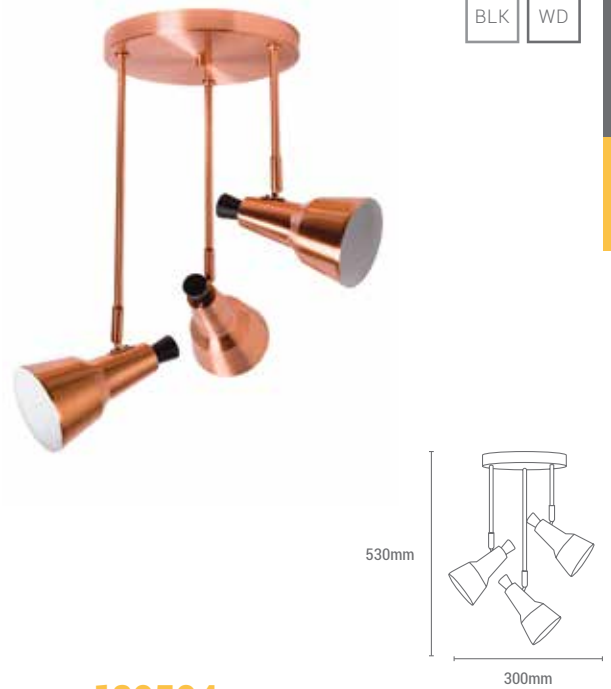

1xE27 60w

NO INCLUIDA / NOT INCLUDED

SATURNO

REF/ **189098**

LÚMENES / LUMENS 2100Lm

VATIOS / WATTS 30W

TEMPERATURA / TEMPERATURE 3000K

REF/ **189496**

VATIOS / WATTS

3XE14 60W

NO INCLUIDA / NOT INCLUDED

REF/ **189504**

VATIOS / WATTS

3XE14 60W

NO INCLUIDA / NOT INCLUDED

REF/ **189498**

VATIOS / WATTS

1XE14 60W

NO INCLUIDA / NOT INCLUDED

REF/ **189497**

VATIOS / WATTS

1XE14 60W

NO INCLUIDA / NOT INCLUDED

KARLOFF