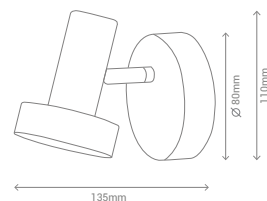

APTO PARA BAÑO / SUITABLE FOR BATHROOM

- MET WD
- CV WD
- LED
- IP 23

REF/ 189048

LÚMENES / LUMENS	270Lm
VATIOS / WATTS	5W
TEMPERATURA / TEMPERATURE	4000K