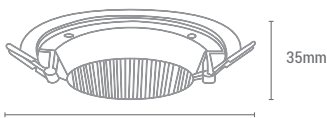

COBDOWN SQUARE

Ø 200 mm

REF/ 110975 3000K 2550Lm

REF/ 101004 4000K 2700Lm

VATIOS / WATTS	30W
MATERIAL / MATERIAL	Aluminio / Aluminium
ACABADO / FINISH COLOR	Blanco / White

HOLE GLAS

DOWNLIGHTS
DOWNLIGHTS

6W: Ø95mm
12W: Ø160mm
18W: Ø240mm