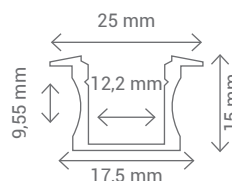

SUJECIÓN/FIXING

50600	Para techo 7mm / Ceiling use 7mm
50601	Para pared 15mm / Wall use 15mm
50602	Para techo 15mm / Ceiling use 15mm
50603	Para techo 7mm y esquina / Ceiling use and corner 7mm
50608	Para pared 7mm / Wall use 7mm

CONEXIONES/CONNECTIONS

80604	Conector salida 8mm + 20cm cable / Connector exit 8mm + 20cm wire
80605	Conector salida 10mm + 20cm cable / Connector exit 10mm + 20cm wire
80606	Conector unión 8mm / Connector junction 8mm
80607	Conector unión 10mm / Connector junction 10mm
80608	Conector unión 8mm doble + 20cm cable / Double connector junction 8mm + 20cm wire
80609	Conector unión 10mm doble + 20cm cable / Double connector junction 10mm + 20cm wire
80610	Conector RGB 10mm + 20cm cable / Connector RGB 10mm + 20cm wire
80611	Conector unión RGB 10mm / Connector junction RGB 10mm
80612	Conector unión RGB 10mm doble+20cm cable / Double connector junction RGB 10mm+20cm wire