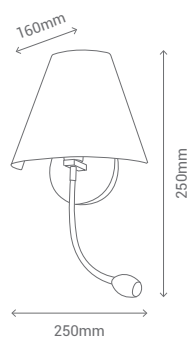

REF/ 166392

LÚMENES / LUMENS	80Lm
TEMPERATURA / TEMPERATURE	3000K

NO INCLUIDA / NOT INCLUDED

PORTALÁMPARAS /
LAMP HOLDER

REF/ 166393

1 E27 X 40W + 1W LED
3000K