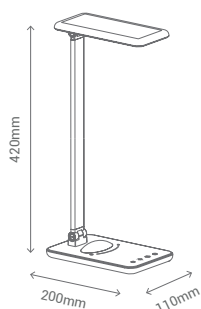

- WH
- ALU
- GREY
- ABS
- 120°
- LED
- Touch control icon

REF/ 982136

LÚMENES / LUMENS	450Lm
VATIOS / WATTS	8W
TEMPERATURA / TEMPERATURE	5500K