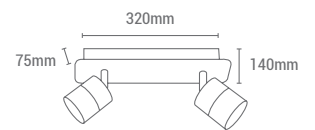

FLASH

REF/ 254200

LÚMENES / LUMENS	600Lm
VATIOS / WATTS	10W
TEMPERATURA / TEMPERATURE	3000K