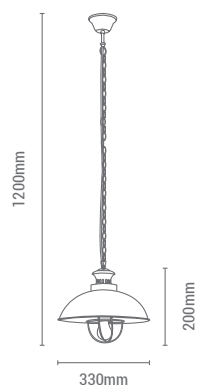

NAVY

BR MET
TR GL

REF/ **229200**

VATIOS / WATTS

1xE27 40W

NO INCLUIDA / NOT INCLUDED