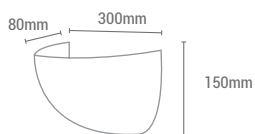

BUG

REF/ **600311**

VATIOS / WATTS

1 x E27 MAX 60W

NO INCLUIDA / NOT INCLUDED