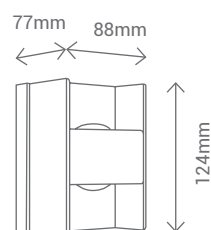

REF/ **111131**

LÚMENES / LUMEN	890Lm
VATIOS / WATTS	2x6W
TEMPERATURA / TEMPERATURE	3000K
MATERIAL / MATERIAL	Alum. + Cristal / Alum. + Glass