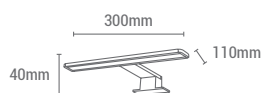

APLIQUE / MIRROR LAMP

REF/ **393326**

VATIOS / WATTS 2XG9 40W

IP / IP 44

INCLUIDA / INCLUDED 

CURVES

INCLUYE ADAPTADOR / ADAPTER INCLUDED

REF/ 142000