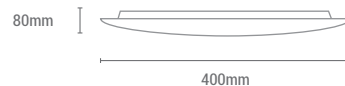

REF/ **143240**

VATIOS / WATTS 3 x E27 MAX 60W

NO INCLUIDA / NOT INCLUDED