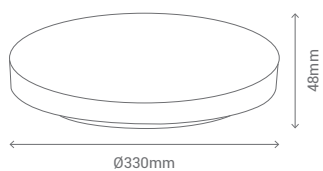

○ REF/ **100764**

□ REF/ **100765**

LÚMENES / LUMEN	2050Lm
VATIOS / WATTS	24W
TEMPERATURA / TEMPERATURE	4000K
MATERIAL / MATERIAL	Alum. Acr. / Alum. Acr.