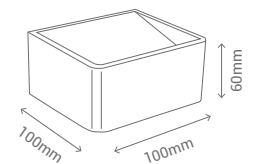

ROWLEY

REF/ **100782**

LÚMENES / LUMENS	412Lm
VATIOS / WATTS	6W
TEMPERATURA / TEMPERATURE	3000K