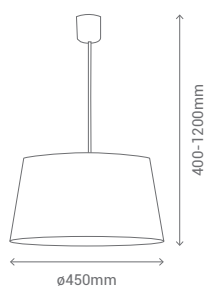

REF/ **122044**

VATIOS / WATTS

3xE14 MAX. 40W

NO INCLUIDA / NOT INCLUDED

CIUDAD

WH ACR

BLU TEX

REF/ **262020**