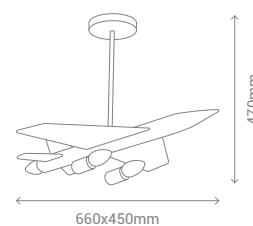

REF/ **122003**

VATIOS / WATTS

4xE14 MAX. 40W

NO INCLUIDA / NOT INCLUDED

COLGANTES
PENDANT LAMPS

AVION SUPERSONICO

WH ACR

RD