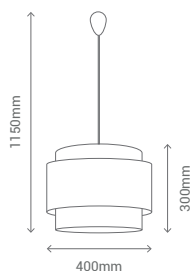

REF/ **242200**

VATIOS / WATTS

1xE27 MAX. 60W

NO INCLUIDA / NOT INCLUDED