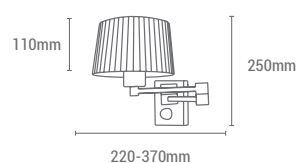

REF/ 166393

1 E27 X 40W + 1W LED
3000K

GUERTY

NQ

REF/ **166353**

VATIOS / WATTS 1XE14 40W

PANTALLA INCLUIDA / SHADE INCLUDED

NO INCLUIDA / NOT INCLUDED