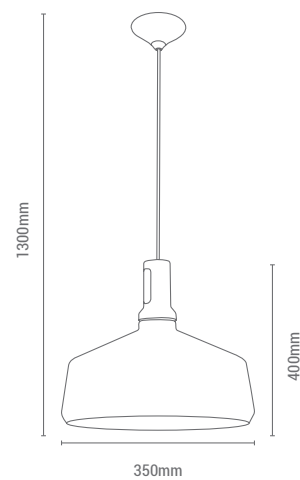

REF/ **187094**

VATIOS / WATTS

1XE27 60W

NO INCLUIDA / NOT INCLUDED