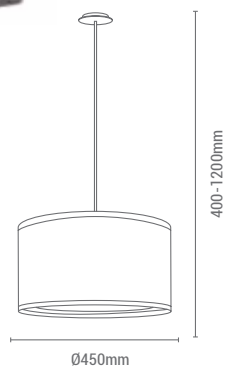

CIRCLES

MET

TEX

CR WH SIL

REF/ **260507**

VATIOS / WATTS 1XE27 60W

NO INCLUIDA / NOT INCLUDED