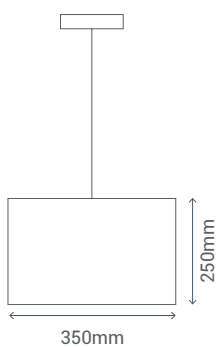

REF/ **260140**

VATIOS / WATTS

1 E27 X 60W Max

NO INCLUIDA / NOT INCLUDED

CIRCLES

MET

TEX

CR