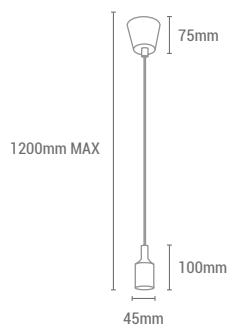

VATIOS / WATTS

1 x E27 MAX 60W

NO INCLUIDA / NOT INCLUDED