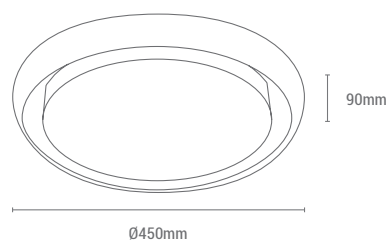

LÚMENES / LUMENS	1600Lm
VATIOS / WATTS	18W
TEMPERATURA / TEMPERATURE	2700-5500K
MANDO INCLUIDO / REMOTE CONTROL INCLUDED