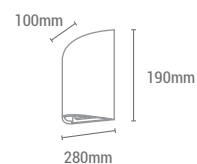

REF/ **200472**

VATIOS / WATTS

2 x E27 MAX 60W

NO INCLUIDA / NOT INCLUDED