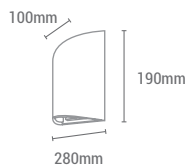

REF/ **200273**

VATIOS / WATTS 1 x E27 MAX 60W

NO INCLUIDA / NOT INCLUDED

REF/ **200473**

VATIOS / WATTS 2 x E27 MAX 60W

NO INCLUIDA / NOT INCLUDED