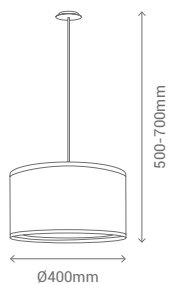

GL
SAT

CR SIL

REF/ **260307**

VATIOS / WATTS 3 E14 X MAX. 40W

NO INCLUIDA / NOT INCLUDED