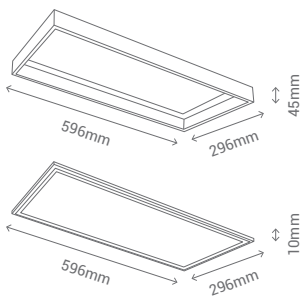

MATERIAL / MATERIAL	Metal, Aluminio y acrílico / Metal, aluminium and acrylic
ACABADO / FINISH COLOR	Níquel / Nickel

PANELES EMPOTRAR

RECESSED PANNELS

REF/ 365099 2200Lm Blanco / White
REF/ 365089 2200Lm Aluminio cepillado /
Brushed aluminium