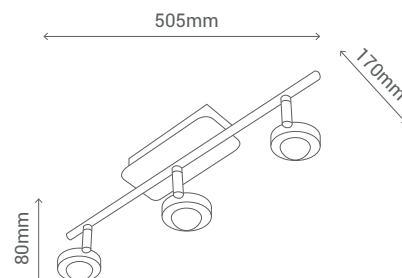

REF/ 215307

LÚMENES / LUMENS	1200Lm
VATIOS / WATTS	15W
TEMPERATURA / TEMPERATURE	3700K