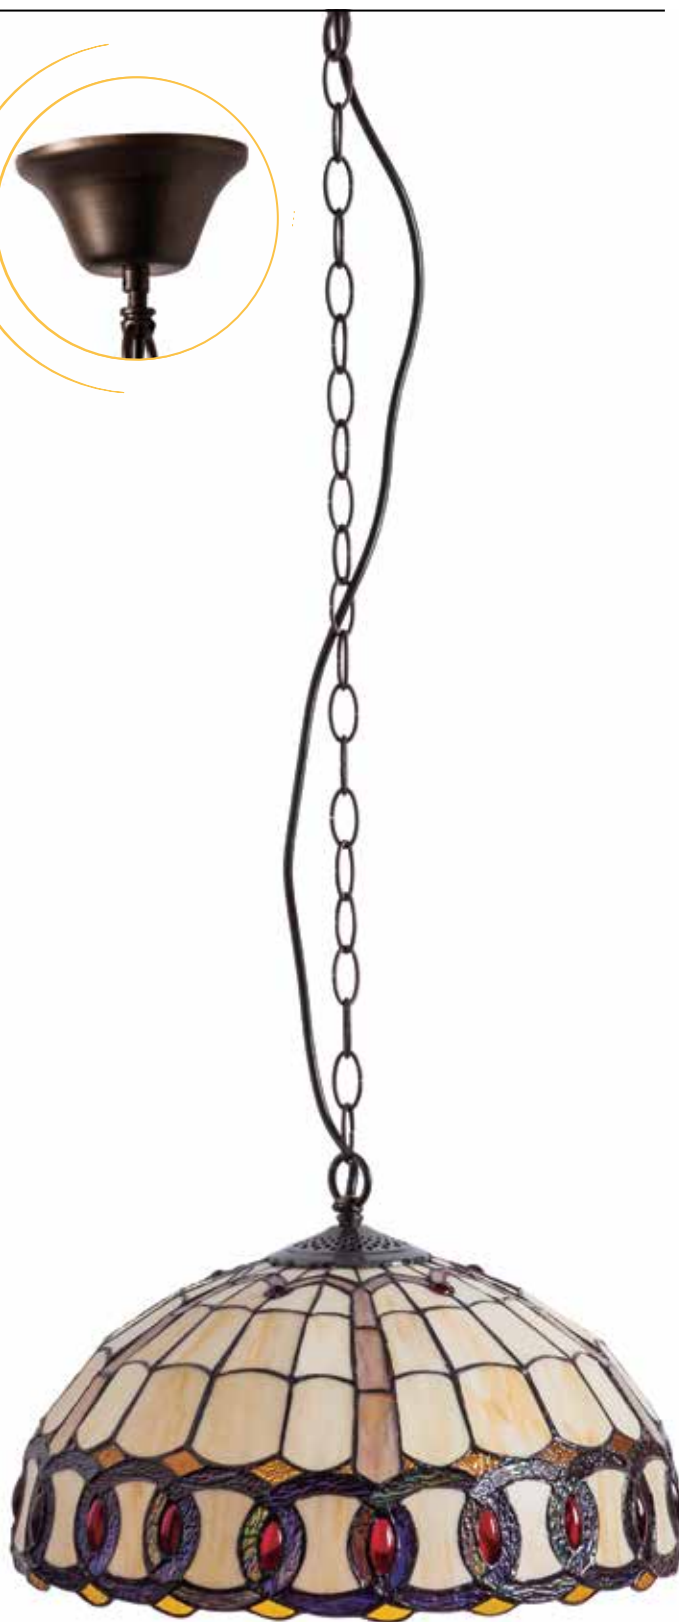

Encendida / Turn on

REF/ **944400**

VATIOS / WATTS

1 x E14 MAX 60W

NO INCLUIDA / NOT INCLUDED

REF/ **944000**

VATIOS / WATTS

3 x E27 MAX 60W