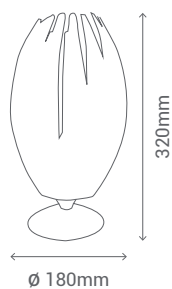

PORTALÁMPARAS /
LAMP HOLDER

1 E27 X MAX. 60W

NO INCLUIDA / NOT INCLUDED

REF/ **187064**

PORTALÁMPARAS /
LAMP HOLDER

1 E27 X MAX. 60W

NO INCLUIDA / NOT INCLUDED

CIRCLES