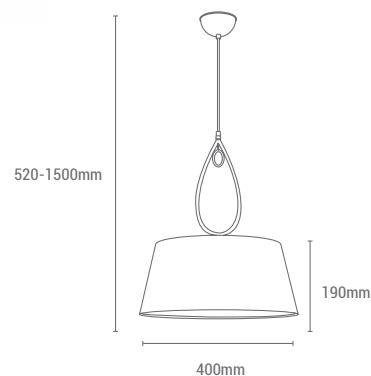

REF/ **361010**

VATIOS / WATTS

1XE27 60W

PANTALLA INCLUIDA / SHADE INCLUDED

NO INCLUIDA / NOT INCLUDED