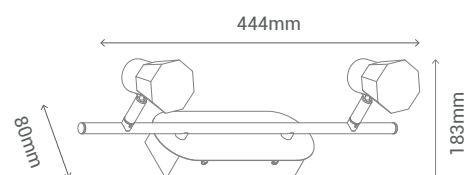

REF/ **541500**

LÚMENES / LUMENS	400Lm
VATIOS / WATTS	5W
TEMPERATURA / TEMPERATURE	4000K
IP	44

REF/ **541520**

LÚMENES / LUMENS	800Lm
VATIOS / WATTS	10W
TEMPERATURA / TEMPERATURE	4000K
IP	44