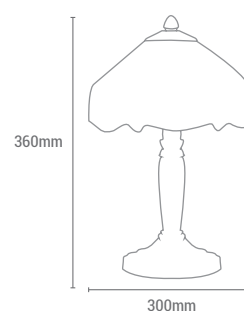

NO INCLUIDA / NOT INCLUDED

NEW REF/ **945590**

VATIOS / WATTS

2 x E27X60W

NO INCLUIDA / NOT INCLUDED

REF/ **939420**

VATIOS / WATTS 1 x E14 MAX 60W

NO INCLUIDA / NOT INCLUDED