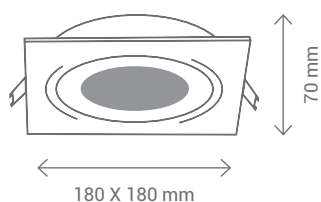

Ø 160 mm

REF/ 100971

LÚMENES / LUMENS	1800Lm
VATIOS / WATTS	20W
TEMPERATURA / TEMPERATURE	4000K
MATERIAL / MATERIAL	Aluminio / Aluminium
ACABADO / FINISH COLOR	Blanco / White