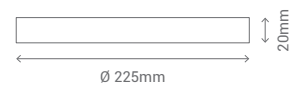

REF/ **365195**

LÚMENES / LUMENS	300Lm
VATIOS / WATTS	4W
TEMPERATURA / TEMPERATURE	4000K
IP	44

REF/ **365098**

LÚMENES / LUMENS	1500Lm
VATIOS / WATTS	18W
TEMPERATURA / TEMPERATURE	3000K
IP	44

REF/ **365196**

LÚMENES / LUMENS	1550Lm
VATIOS / WATTS	18W
TEMPERATURA / TEMPERATURE	4000K
IP	44