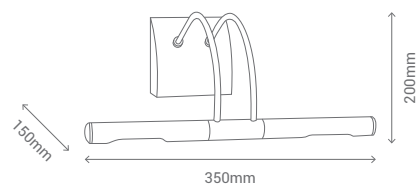

MET

REF/ **141386**

VATIOS / WATTS

2 G9 X 28W

INCLUIDA / INCLUDED

PLAFONES

CEILING LAMPS

CIRCLES