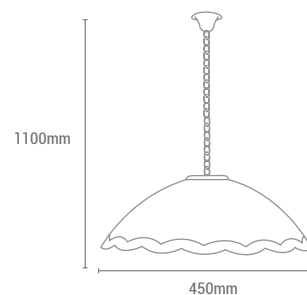

REF/ **407311**

VATIOS / WATTS 1 x E14 MAX 40W

NO INCLUIDA / NOT INCLUDED

REF/ **476412**

VATIOS / WATTS

1 x E14 MAX 60W

NO INCLUIDA / NOT INCLUDED

REF/ **476034**