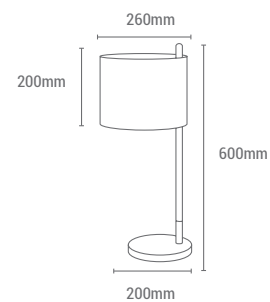

REF/ **187075**

VATIOS / WATTS

1XE27 60W

NO INCLUIDA / NOT INCLUDED