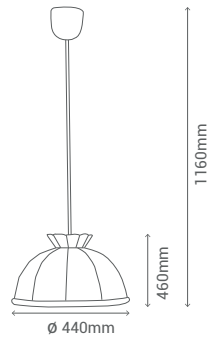

NO INCLUIDA / NOT INCLUDED

REF/ 1011

PORTALÁMPARAS /
LAMP HOLDER

1 E27 X 60W Max

NO INCLUIDA / NOT INCLUDED

NAC	ACR
MULTI	

REF/ 1126

PORTALÁMPARAS /
LAMP HOLDER