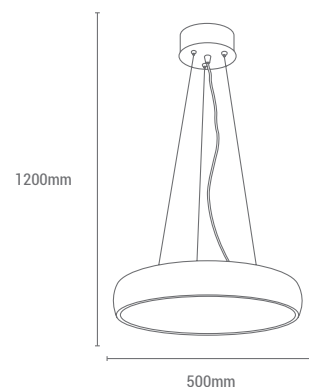

REF/ **189098**

LÚMENES / LUMENS 2100Lm

VATIOS / WATTS 30W

TEMPERATURA / TEMPERATURE 3000K