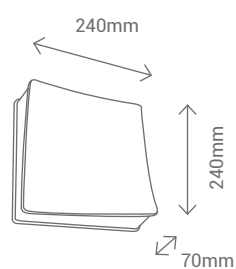

REF/ **111185**

LÚMENES / LUMEN	850Lm
VATIOS / WATTS	12W
TEMPERATURA / TEMPERATURE	3000K
MATERIAL / MATERIAL	Alum. Acr. / Alum. Acr.