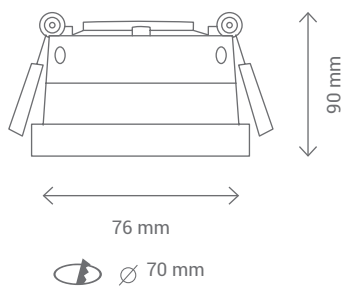

AROS COMPATIBLES CON MÓDULO ARC PREMIUM / RINGS AVAILABLE WITH MODULE ARC PREMIUM

COMPATIBLE CON LÁMPARA LED GU10 / AVAILABLE WITH LED BULB GU10

EMPOTRABLES
SMALL DOWNLIGHTS

REF/ 112364