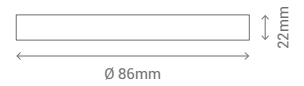

REF/ **365097**

LÚMENES / LUMENS	250Lm
VATIOS / WATTS	4W
TEMPERATURA / TEMPERATURE	3000K
IP	44