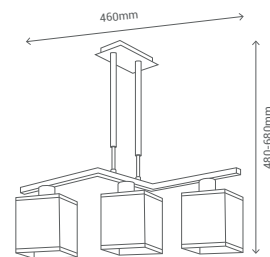

REF/ **260140**

VATIOS / WATTS

1 E27 X 60W Max

NO INCLUIDA / NOT INCLUDED

CIRCLES

MET

TEX

CR