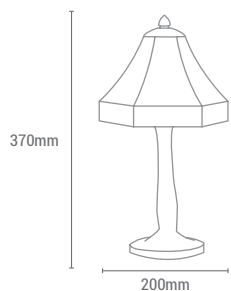

NO INCLUIDA / NOT INCLUDED

NAOMI

REF/ **912310**

VATIOS / WATTS

1 x E14 MAX 60W

NO INCLUIDA / NOT INCLUDED

REF/ **912490**

VATIOS / WATTS