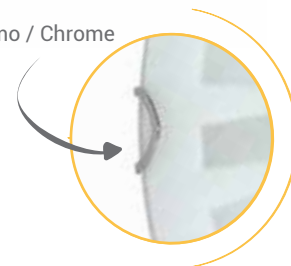

Cristal / Glass

Cromo / Chrome

REF/ **600235**

VATIOS / WATTS

2 x E27 MAX 60W

NO INCLUIDA / NOT INCLUDED