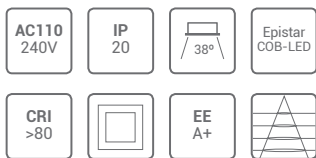

LEDCUBIT ANGLE

REF/ 111168

LÚMENES / LUMENS	760Lm
VATIOS / WATTS	10W
TEMPERATURA / TEMPERATURE	2700K
MATERIAL / MATERIAL	Metal, Aluminio y cristal / Metal, aluminium and glass
ACABADO / FINISH COLOR	Gris / Grey