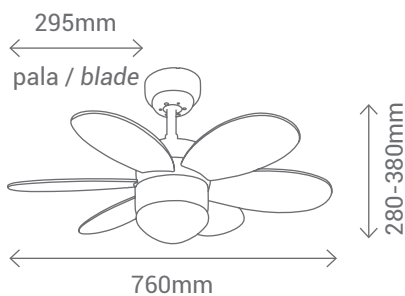

1SPEED	2SPEED	3SPEED
WATTS	31	40	49
RPM	122	196	234
AIRFLOW (m³/min)	34	70	101