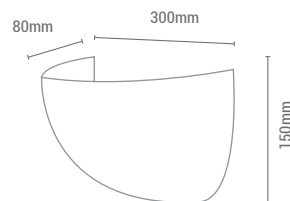

VATIOS / WATTS

1 x E27 MAX 60W

NO INCLUIDA / NOT INCLUDED

REF/ **601231**

PORTALÁMPARAS /
LAMP HOLDER

2 E27 X 60W Max

NO INCLUIDA / NOT INCLUDED

ROMBO