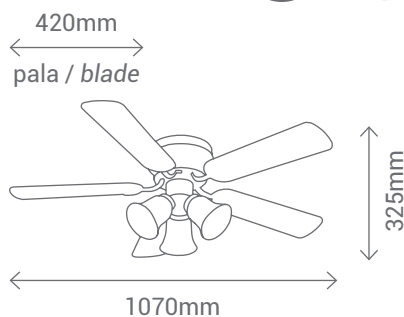

1SPEED	2SPEED	3SPEED
WATTS	17	38	45
RPM	93	150	193
AIRFLOW (m³/min)	31	60	91