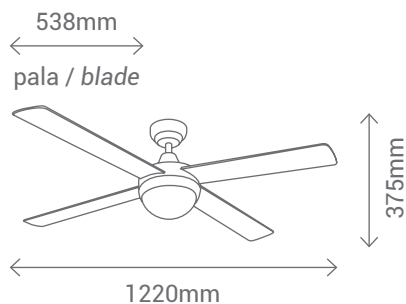

FUENTE DE LUZ / LIGHT SOURCE: 2 E14 x 40W NO INCLUIDA / NOT INCLUDED

MOTOR AC 153x15mm

CUERPO: ACERO BLANCO DIFUSOR: CRISTAL SATINADO / BODY: STEEL WHITE DIFFUSER: FROSTED GLASS

PALAS: MDF REVERSIBLES BLANCO + HAYA / BLADE: MDF REVERSIBLE WHITE + BEECH