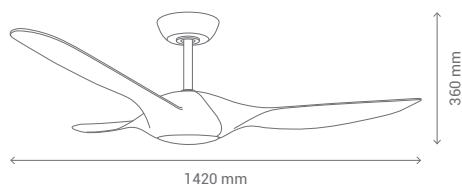

1SPEED	2SPEED	3SPEED	4SPEED	5SPEED	6SPEED
WATTS	2	5	8	15	23	40
RPM	60	90	115	140	165	195
AIRFLOW (m³/min)	69	104	133	162	191	225