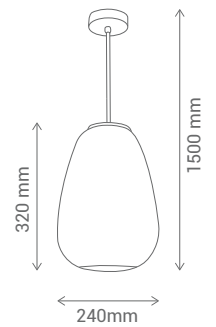

GRE

REF/ 189937

VATIOS / WATTS

1 E27X60W

NO INCLUIDA / NOT INCLUDED