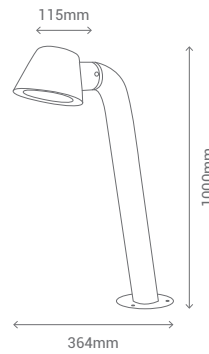

CASQUILLO / LAMP HOLDER	GU10 Máx. 35W
MATERIAL / MATERIAL	Aluminio + Cristal / Aluminium + Glass
NO INCLUIDA / NOT INCLUDED	

REF/ **112393**

CASQUILLO / LAMP HOLDER	GU10 Máx. 35W
MATERIAL / MATERIAL	Aluminio + Cristal / Aluminium + Glass
NO INCLUIDA / NOT INCLUDED	