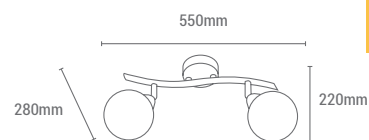

REF/ **209223**

VATIOS / WATTS 2XG9 33W

INCLUIDA / INCLUDED