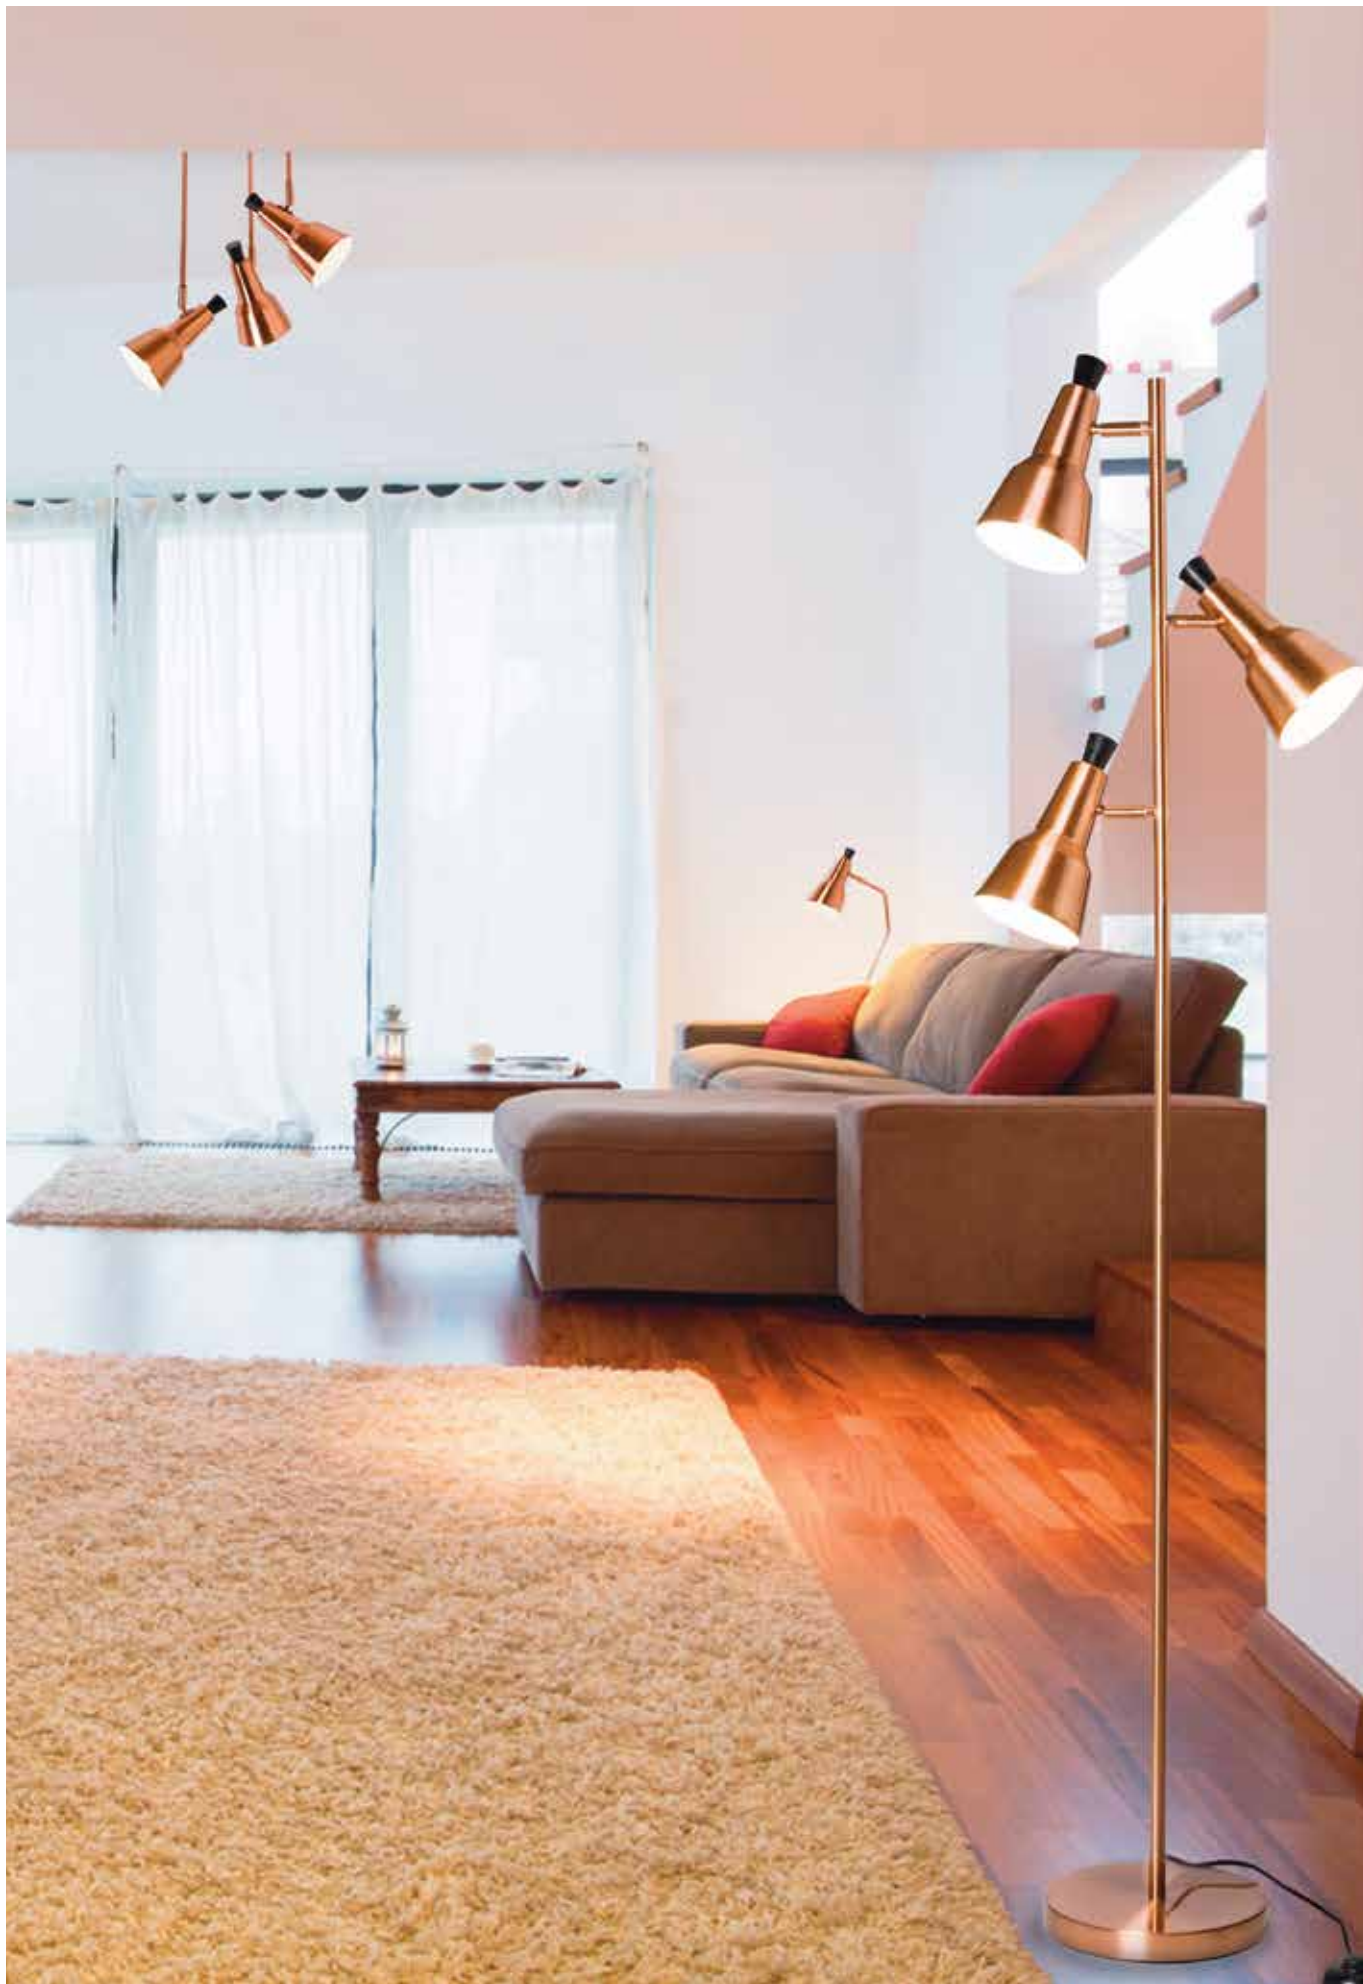

1xE27 60w

NO INCLUIDA / NOT INCLUDED

SATURNO

REF/ **189098**

LÚMENES / LUMENS 2100Lm

VATIOS / WATTS 30W

TEMPERATURA / TEMPERATURE 3000K

REF/ **189496**