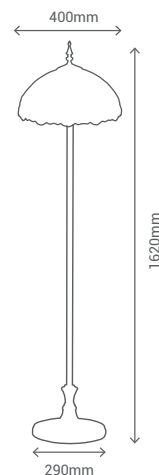

VATIOS / WATTS

2 x E14 MAX 40W

NO INCLUIDA / NOT INCLUDED

REF/ **945780**

VATIOS / WATTS 2 x E27 MAX 60W

NO INCLUIDA / NOT INCLUDED 

 REF/ **945690**

VATIOS / WATTS 2 x E27X60W