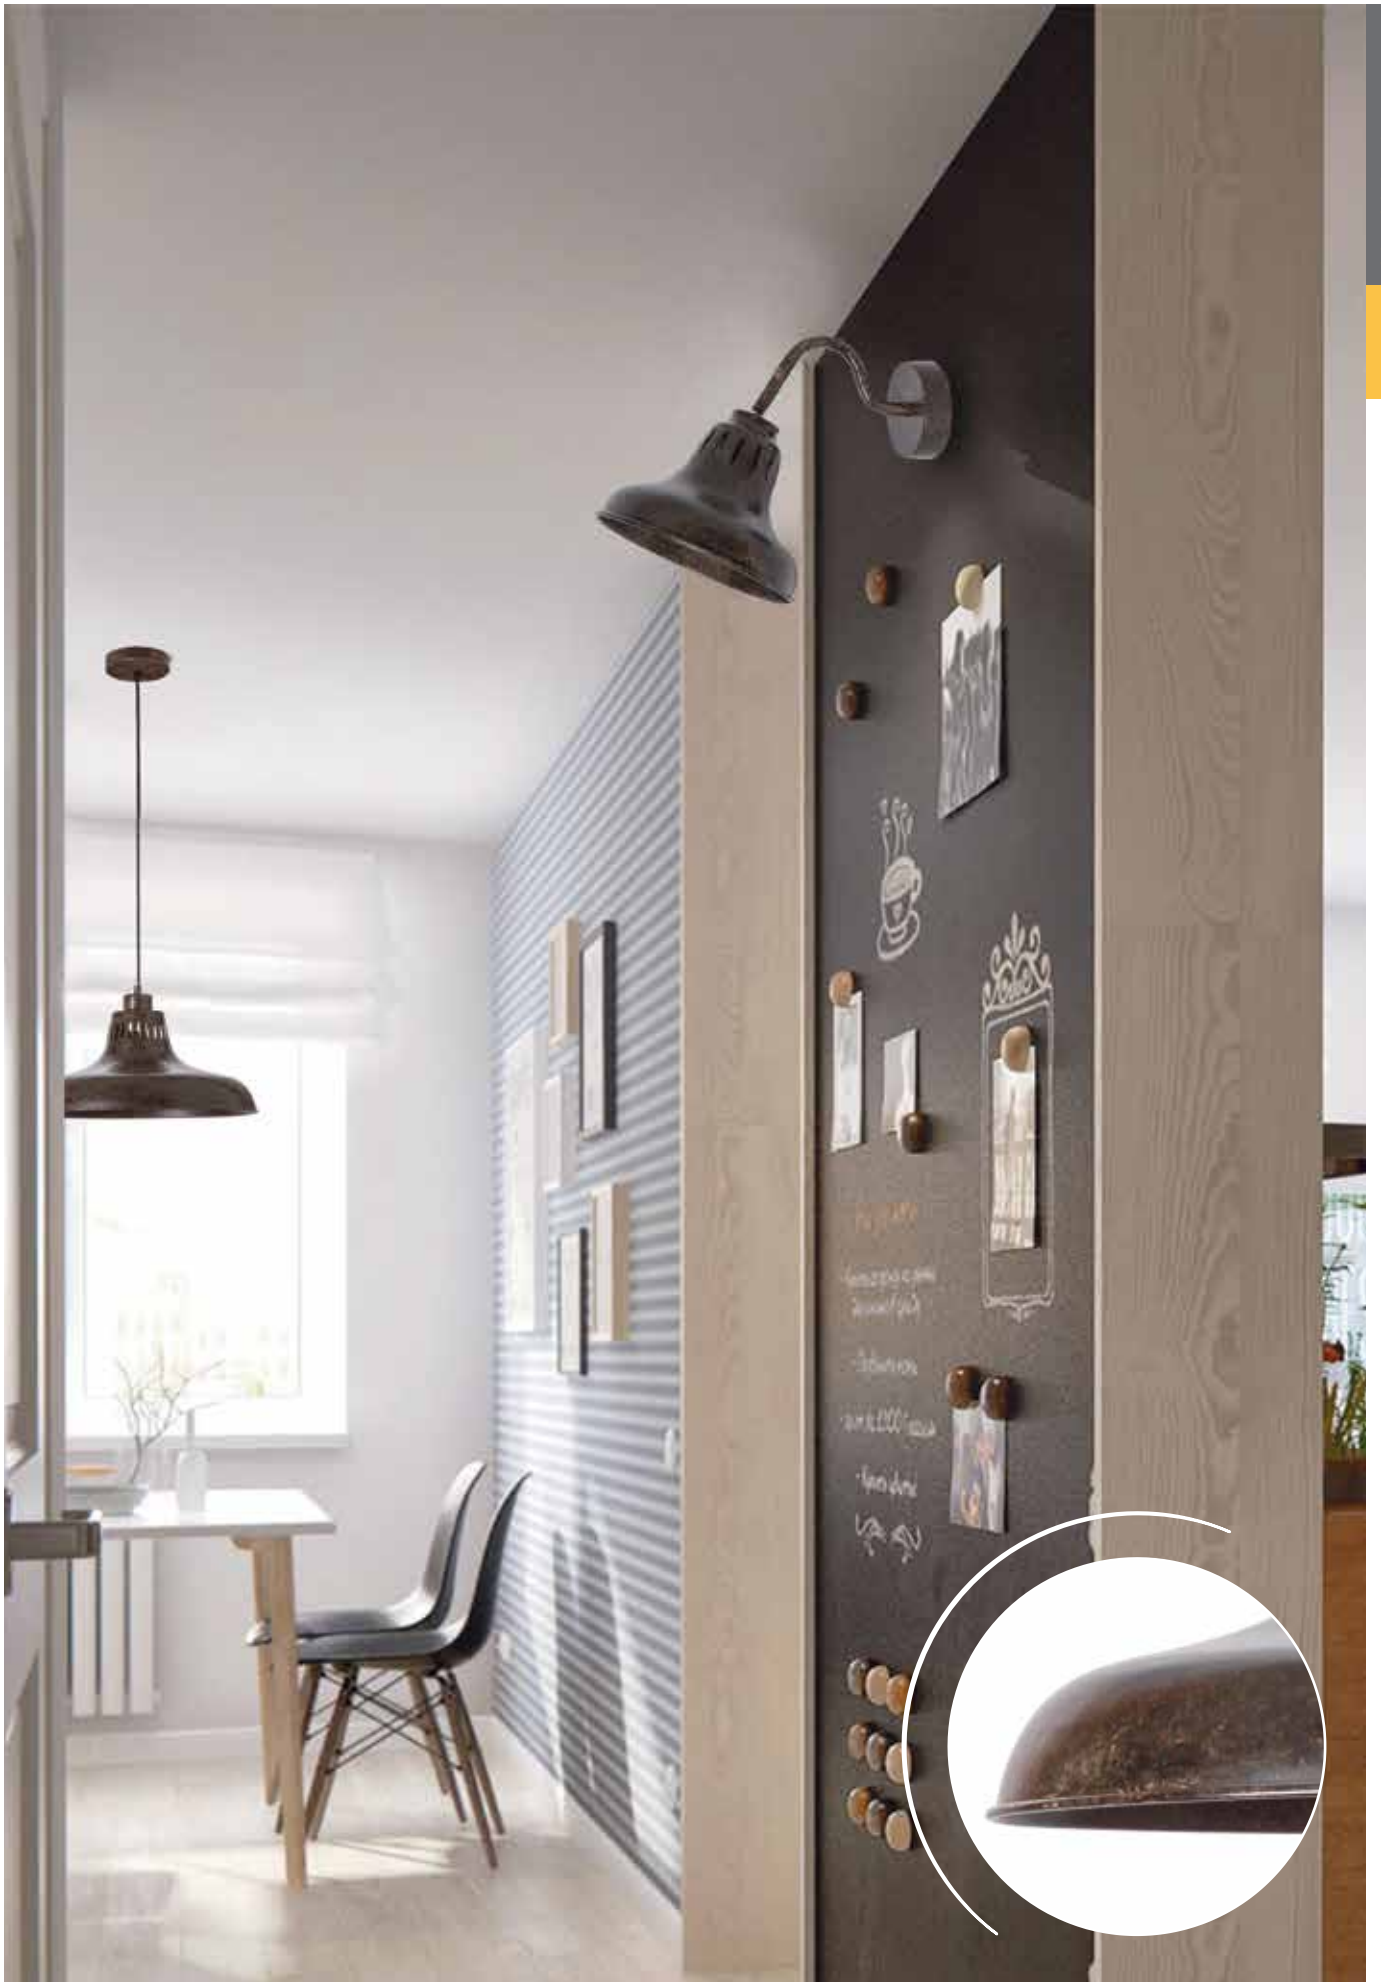

REF/ **229100**

VATIOS / WATTS

1xE27 40W

NO INCLUIDA / NOT INCLUDED

VINTAGE

CV	MET
CRK	GL

REF/ **189913**

VATIOS / WATTS