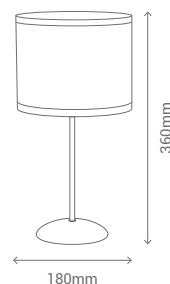

TEX

CR

SIL

REF/ **260497**

VATIOS / WATTS

1XE14 60W

NO INCLUIDA / NOT INCLUDED

TEX

WH

REF/ **260490**

PORTALÁMPARAS /
LAMP HOLDER

1 E14 X MAX. 60W

NO INCLUIDA / NOT INCLUDED

TEX

CR

SIL

REF/ **260480**

VATIOS / WATTS

1XE14 60W

NO INCLUIDA / NOT INCLUDED