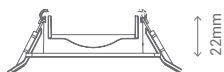

Ø 107mm

Ø 80mm

REF/ 101178

MATERIAL / MATERIAL

Metal / Metal

ACABADO / FINISH COLOR

Blanco / White

83mm

Ø 72mm

REF/ 101180

MATERIAL / MATERIAL

Aluminio / Aluminium

ACABADO / FINISH COLOR

Blanco / White

Ø 107mm

Ø 80mm

REF/ 101179

MATERIAL / MATERIAL

Metal / Metal

ACABADO / FINISH COLOR

Níquel / Nickel

83mm

Ø 72mm

REF/ 101181

MATERIAL / MATERIAL

Aluminio / Aluminium

ACABADO / FINISH COLOR

Níquel / Nickel