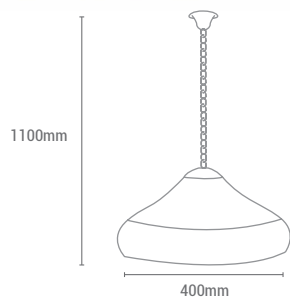

NO INCLUIDA / NOT INCLUDED

REF/ **945402**

VATIOS / WATTS

1 x E14 MAX 40W

NO INCLUIDA / NOT INCLUDED

MARA

REF/ **938040**

VATIOS / WATTS 3 x E27 MAX 60W