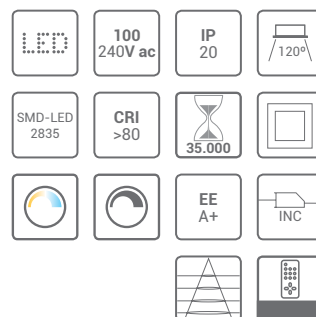

NEW **COLOSSAL**

CCT REGULABLE / CCT DIMMABLE

MANDO INCLUIDO / REMOTE CONTROL INCLUDED

○ REF/ 101190

□ REF/ 101191

▭ REF/ 101192