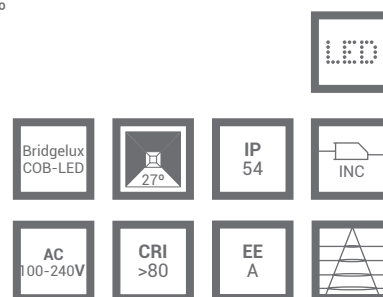

COBBLAST

REF/ **111138**

REF/ **111152**

LÚMENES / LUMEN	430Lm
VATIOS / WATTS	7W
TEMPERATURA / TEMPERATURE	3000K
MATERIAL / MATERIAL	Aluminio / Aluminium