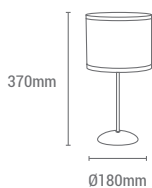

TEX

CR

SIL

REF/ **260497**

VATIOS / WATTS

1XE14 60W

NO INCLUIDA / NOT INCLUDED

TEX

WH

REF/ **260490**

PORTALÁMPARAS /
LAMP HOLDER

1 E14 X MAX. 60W

NO INCLUIDA / NOT INCLUDED

TEX

CR

SIL

REF/ **260480**

VATIOS / WATTS

1XE14 60W

NO INCLUIDA / NOT INCLUDED