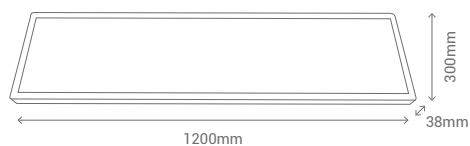

NEW **COLOSSAL**

CCT REGULABLE / CCT DIMMABLE

MANDO INCLUIDO / REMOTE CONTROL INCLUDED

○ REF/ 101190

□ REF/ 101191

▭ REF/ 101192