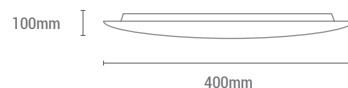

REF/ **150140**

VATIOS / WATTS 3 x E27 MAX 60W

NO INCLUIDA / NOT INCLUDED