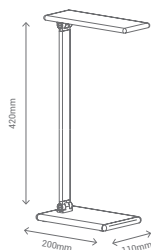

FLEXOS

DESK LAMPS

NEW TOUCH

- ALU
- LED
- ABS
- 120°
- Touch control icons

FLEXOS
DESK LAMPS

DECO

CCT ajustable: deslizable

On/Off: doble click
Dimmer: deslizable