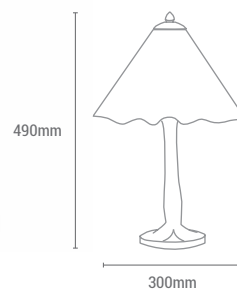

NO INCLUIDA / NOT INCLUDED

REF/ **945492**

VATIOS / WATTS

1 x E14 MAX 40W

NO INCLUIDA / NOT INCLUDED

REF/ **945493**

VATIOS / WATTS

1 x E14 MAX 60W