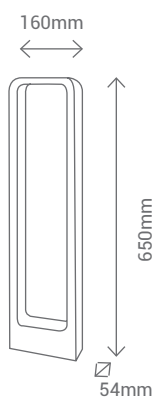

COBAQUA SMALL

REF/ **111140**

REF/ **112154**

LÚMENES / LUMEN 300Lm

VATIOS / WATTS 5W

TEMPERATURA / TEMPERATURE 3000K

MATERIAL / MATERIAL Aluminio / Aluminium

COBAQUA LARGE