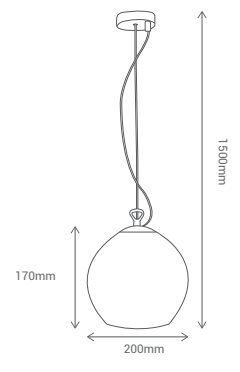

NEW ABAKAN

MET GL
CR

TR

REF/ **189939**

VATIOS / WATTS 1 E27X60W

NO INCLUIDA / NOT INCLUDED

FU

REF/ **189949**

VATIOS / WATTS 1 E27X60W

NO INCLUIDA / NOT INCLUDED

AMB

REF/ **189959**

VATIOS / WATTS 1 E27X60W

NO INCLUIDA / NOT INCLUDED