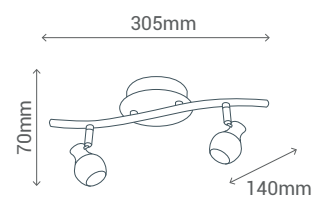

REF/ **215117**

LÚMENES / LUMENS	800Lm
VATIOS / WATTS	10W
TEMPERATURA / TEMPERATURE	3700K