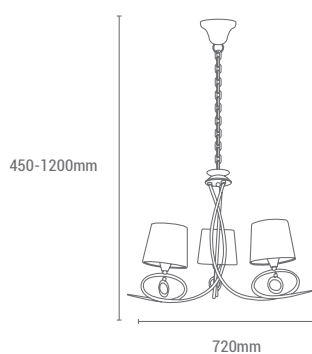

VATIOS / WATTS 5 E14X60W

PANTALLA INCLUIDA / SHADE INCLUDED

NO INCLUIDA / NOT INCLUDED

REF/ **361490**

VATIOS / WATTS 1XE27 60W

PANTALLA INCLUIDA / SHADE INCLUDED

NO INCLUIDA / NOT INCLUDED

REF/ **361030**