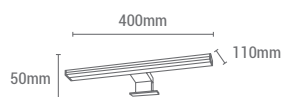

REF/ 142000

LÚMENES / LUMENS	560Lm
VATIOS / WATTS	7W
TEMPERATURA / TEMPERATURE	4000K
IP / IP	44