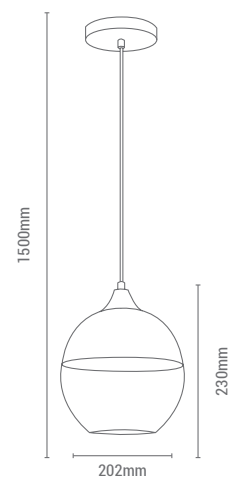

NO INCLUIDA / NOT INCLUDED

VINTAGE

COLGANTES
PENDANT LAMPS

MET	CV
GL	TR

REF/ 189067

NO INCLUIDA / NOT INCLUDED

PORTALÁMPARAS /
LAMP HOLDER

1 E27 X 60W Max