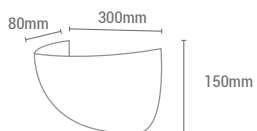

REF/ **600315**

VATIOS / WATTS

1 x E27 MAX 60W

NO INCLUIDA / NOT INCLUDED