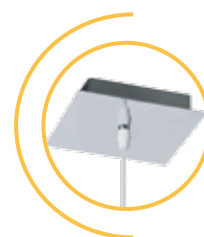

REF/ **260140**

VATIOS / WATTS

1 E27 X 60W Max

NO INCLUIDA / NOT INCLUDED

CIRCLES

MET

TEX

CR