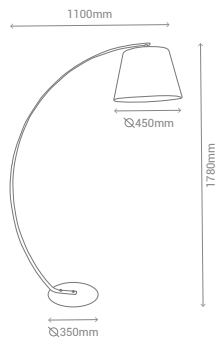

BLK

REF/ 121594

VATIOS / WATTS 1 E27X60W

NO INCLUIDA / NOT INCLUDED