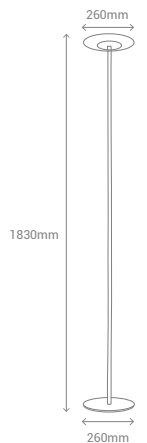

NEW GARONA

REF/ **982362**

LÚMENES / LUMENS 2350Lm

VATIOS / WATTS 24W

TEMPERATURA / TEMPERATURE 3000K