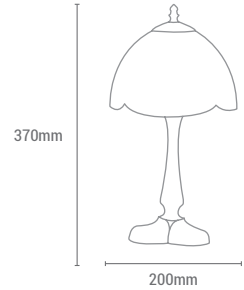

REF/ 945220

VATIOS / WATTS

2 x E27 MAX 60W

NO INCLUIDA / NOT INCLUDED

REF/ **8759**

VATIOS / WATTS

1 x E14 MAX 60W

NO INCLUIDA / NOT INCLUDED