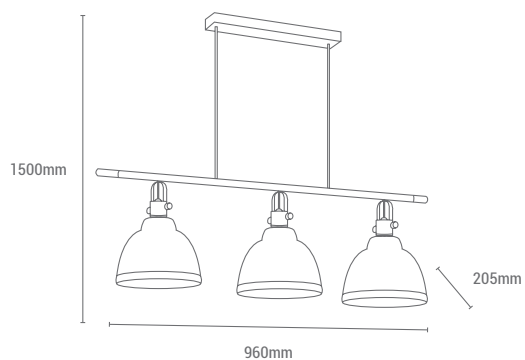

VATIOS / WATTS

1XE14 60W

NO INCLUIDA / NOT INCLUDED

REF/ **189497**

VATIOS / WATTS

1XE14 60W

NO INCLUIDA / NOT INCLUDED

KARLOFF