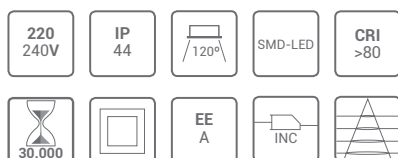

REF/ **111162**

LÚMENES / LUMENS	1100Lm
VATIOS / WATTS	15W
TEMPERATURA / TEMPERATURE	4000K