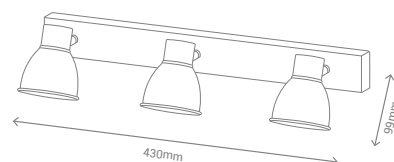

REF/ 189096

LÚMENES / LUMENS	540Lm
VATIOS / WATTS	10W
TEMPERATURA / TEMPERATURE	4000K

REF/ 189046

LÚMENES / LUMENS	810Lm
VATIOS / WATTS	15W
TEMPERATURA / TEMPERATURE	4000K