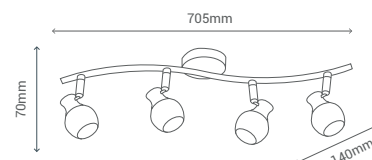

REF/ **215119**

LÚMENES / LUMENS	1600Lm
VATIOS / WATTS	20W
TEMPERATURA / TEMPERATURE	3700K