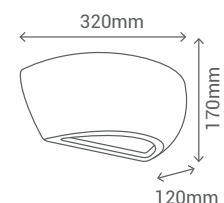

REF/ **215103**

VATIOS / WATTS 1XE14 40W

NO INCLUIDA / NOT INCLUDED