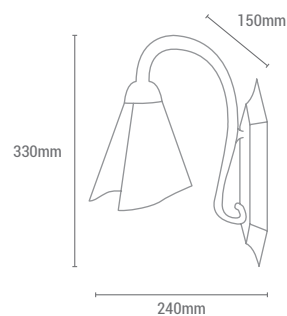

1 x E14 MAX 60W

NO INCLUIDA / NOT INCLUDED

REF/ **912040**

VATIOS / WATTS

1 x E27 MAX 60W

NO INCLUIDA / NOT INCLUDED

ABBIE

REF/ **920311**