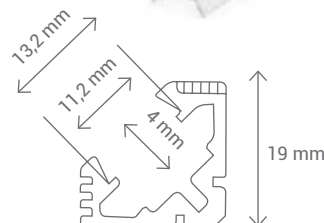

SUJECIÓN/FIXING

50600	Para techo 7mm / Ceiling use 7mm
50601	Para pared 15mm / Wall use 15mm
50602	Para techo 15mm / Ceiling use 15mm
50603	Para techo 7mm y esquina / Ceiling use and corner 7mm
50608	Para pared 7mm / Wall use 7mm

CONEXIONES/CONNECTIONS

80604	Conector salida 8mm + 20cm cable / Connector exit 8mm + 20cm wire
80605	Conector salida 10mm + 20cm cable / Connector exit 10mm + 20cm wire
80606	Conector unión 8mm / Connector junction 8mm
80607	Conector unión 10mm / Connector junction 10mm
80608	Conector unión 8mm doble + 20cm cable / Double connector junction 8mm + 20cm wire
80609	Conector unión 10mm doble + 20cm cable / Double connector junction 10mm + 20cm wire
80610	Conector RGB 10mm + 20cm cable / Connector RGB 10mm + 20cm wire
80611	Conector unión RGB 10mm / Connector junction RGB 10mm
80612	Conector unión RGB 10mm doble+20cm cable / Double connector junction RGB 10mm+20cm wire