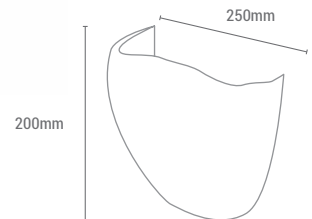

REF/ 945220

VATIOS / WATTS

2 x E27 MAX 60W

NO INCLUIDA / NOT INCLUDED

REF/ **8759**

VATIOS / WATTS

1 x E14 MAX 60W

NO INCLUIDA / NOT INCLUDED