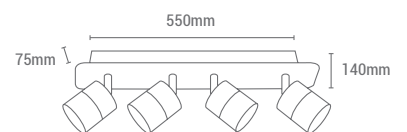

REF/ 254300

LÚMENES / LUMENS	900Lm
VATIOS / WATTS	15W
TEMPERATURA / TEMPERATURE	3000K

REF/ 254400

LÚMENES / LUMENS	1200Lm
VATIOS / WATTS	20W
TEMPERATURA / TEMPERATURE	3000K