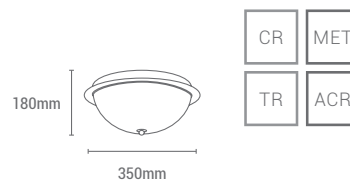

REF/ 261235