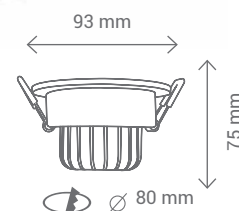

COBFIX PLUS ROUND

REF/ **100887**

LÚMENES / LUMENS	710Lm
VATIOS / WATTS	9W
TEMPERATURA / TEMPERATURE	3000K
IP	20 (44 INSTALADO)