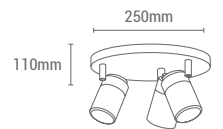

CONFORT

REF/ 541330

LÚMENES / LUMENS	1050Lm
VATIOS / WATTS	3XGU10 15W
TEMPERATURA / TEMPERATURE	4000K
IP / IP	44
INCLUIDA / INCLUDED	💡