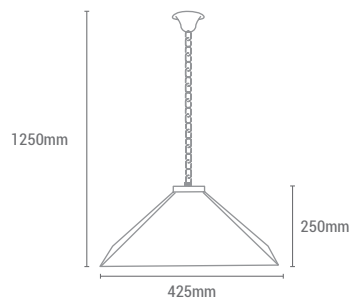

MEDIEVALE

REF/ **945110**

VATIOS / WATTS

2 x E27 MAX 60W

NO INCLUIDA / NOT INCLUDED