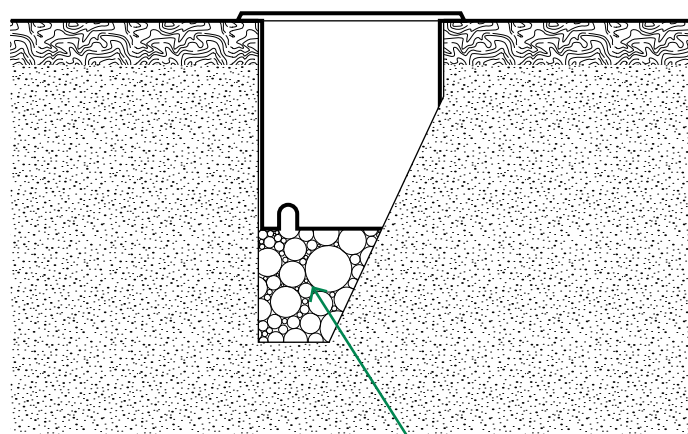

1 Drainage

It is essential to follow the instructions of the built-in luminaires in order to achieve the best performance.

- We recommend to avoid installation in terrain depression and areas where water can accumulate or permanently damp.
- Chemical products used to fertilise gardens could damage some of the luminaire components, so we recommend avoid the contact with these products.
- Anticipate a dilation coating for built-in luminaires installed on surfaces like cement or concrete, to avoid possible dilation or compression.
- Install an effective drainage system to avoid the accumulation of water, at least 20 cm of gravel under the installation casing. A correct drainage must absorb up to 10 litres of water in 15 minutes.
- Put the light on for 20 minutes without the glass to avoid condensation inside on first use.

2 Materials

Our soil downlights are made of stainless steel AISI316. The low content in carbon of the alloy 316L grants a better resistance to the corrosion in welded structures. One of the benefits of the stainless steel AISI 316 compared to other materials: It allows the water use with chlore and seawater, environments with high humidity and soils with a high PH or alkaline without suffering corrosion.

DRENAJE MÍN.
20CM GRAVA

DRAINAGE MIN.
20CM OF GRAVEL