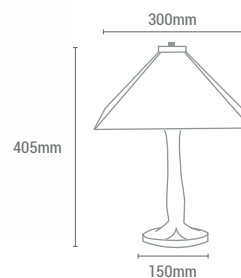

MEDIEVALE

REF/ **945110**

VATIOS / WATTS

2 x E27 MAX 60W

NO INCLUIDA / NOT INCLUDED

REF/ **945490**

VATIOS / WATTS

1 x E27 MAX 60W