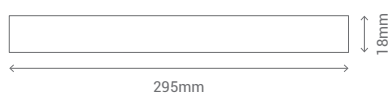

REF/ **111162**

LÚMENES / LUMENS	1100Lm
VATIOS / WATTS	15W
TEMPERATURA / TEMPERATURE	4000K