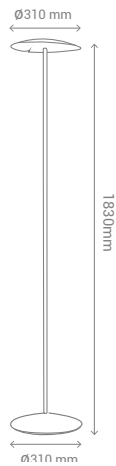

REF/ 121594

VATIOS / WATTS 1 E27X60W

NO INCLUIDA / NOT INCLUDED

WH

REF/ 121593

VATIOS / WATTS 1 E27X60W

NO INCLUIDA / NOT INCLUDED

NEW LOIRA