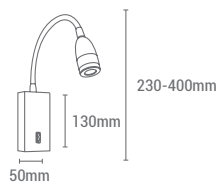

REF/ **100851**

LÚMENES / LUMENS	200Lm
VATIOS / WATTS	3W
TEMPERATURA / TEMPERATURE	3000K