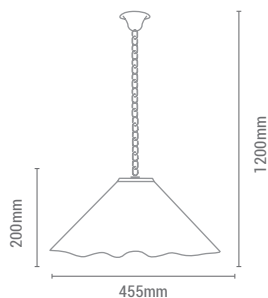

REF/ **945004**

VATIOS / WATTS

2 x E27 MAX 60W

NO INCLUIDA / NOT INCLUDED

REF/ **945496**

VATIOS / WATTS

1 x E14 MAX 40W

NO INCLUIDA / NOT INCLUDED

NEW

REF/ **945094**

VATIOS / WATTS

2 x E27X60W

NO INCLUIDA / NOT INCLUDED

REF/ **945403**

VATIOS / WATTS

1 x E14 MAX 40W

NO INCLUIDA / NOT INCLUDED