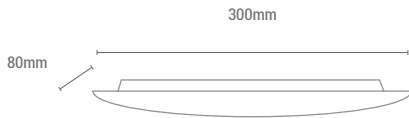

REF/ **600238**

PORTALÁMPARAS /
LAMP HOLDER

2 E27 X 60W Max

NO INCLUIDA / NOT INCLUDED