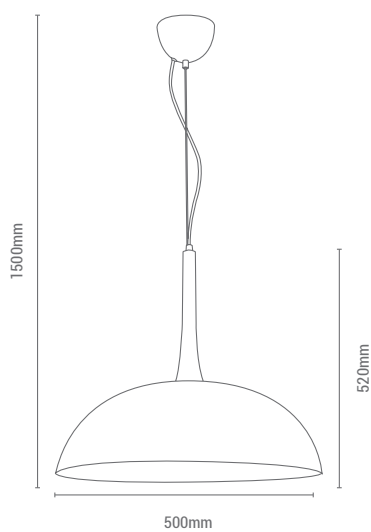

WH	MET
WD	WD

REF/ **187091**

VATIOS / WATTS

1XE27 60W

NO INCLUIDA / NOT INCLUDED