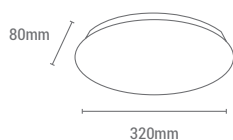

PLAFÓN SENSOR

SENSOR MICROONDAS / MICROWAVE SENSOR