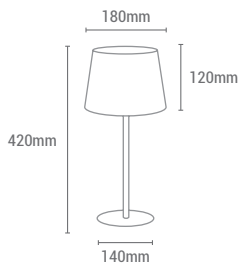

PVC / Film

VATIOS / WATTS 1 x E27 MAX 60W

NO INCLUIDA / NOT INCLUDED