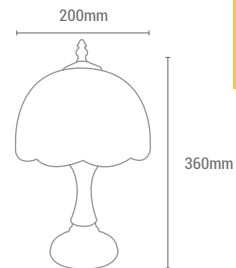

REF/ **476412**

VATIOS / WATTS

1 x E14 MAX 60W

NO INCLUIDA / NOT INCLUDED

REF/ **476034**

VATIOS / WATTS

3 x E27 MAX 60W

NO INCLUIDA / NOT INCLUDED

REJILLA

REF/ **482311**

VATIOS / WATTS

1 x E14 MAX 60W

NO INCLUIDA / NOT INCLUDED