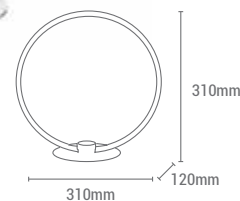

WH

REF/ **266304**

LÚMENES / LUMENS	600Lm
VATIOS / WATTS	7W
TEMPERATURA / TEMPERATURE	3000K