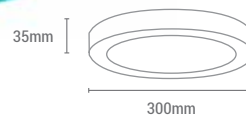

REF/ **101864**

LÚMENES / LUMENS	2400Lm
VATIOS / WATTS	30W
TEMPERATURA / TEMPERATURE	4000K