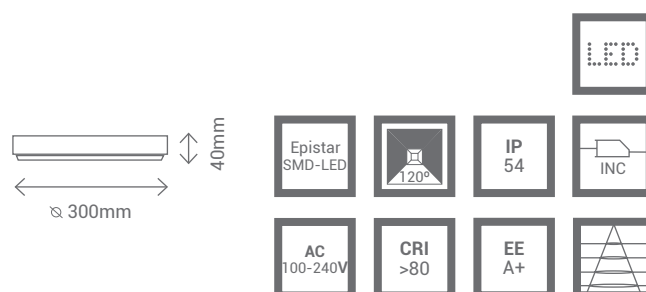

ULTRA FLAT LARGE

REF/ **112025**

LÚMENES / LUMEN	2500Lm
VATIOS / WATTS	30W
TEMPERATURA / TEMPERATURE	3000K
MATERIAL / MATERIAL	Alum. Acr. / Alum. Acr.