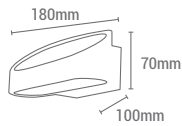

REF/ **224416**

VATIOS / WATTS

1 x E27 MAX 60W

NO INCLUIDA / NOT INCLUDED

APLIQUES

WALL LAMPS

CUBE FIX LARGE

REF/ **100780**