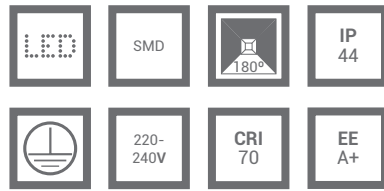

CASQUILLO / LAMP HOLDER	GU10 Máx. 35W
MATERIAL / MATERIAL	Aluminio + Cristal / Aluminium + Glass
NO INCLUIDA / NOT INCLUDED	

REF/ **112393**

CASQUILLO / LAMP HOLDER	GU10 Máx. 35W
MATERIAL / MATERIAL	Aluminio + Cristal / Aluminium + Glass
NO INCLUIDA / NOT INCLUDED	