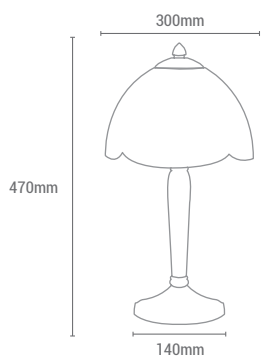

REF/ **945249**

VATIOS / WATTS

1 x E14 MAX 40W

NO INCLUIDA / NOT INCLUDED

REF/ **945250**

VATIOS / WATTS

1 x E14 MAX 60W

NO INCLUIDA / NOT INCLUDED