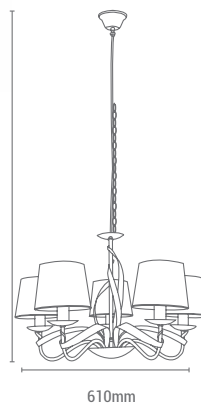

REF/ **361057**

VATIOS / WATTS 3XE14 40W

PANTALLA INCLUIDA / SHADE INCLUDED

NO INCLUIDA / NOT INCLUDED

430-1500mm

REF/ **361052**

VATIOS / WATTS 5XE14 40W

PANTALLA INCLUIDA / SHADE INCLUDED