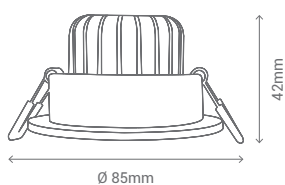

REF/ 101084 3000K 580Lm

REF/ 101085 4000K 600Lm

REF/ 101086 5500K 620Lm

VATIOS / WATTS 9W

MATERIAL / MATERIAL Metal, Aluminio y cristal / Metal, aluminium and glass

ACABADO / FINISH COLOR Blanco / White