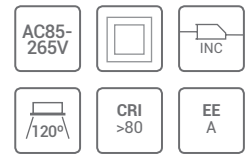

COBDOWN SQUARE

Ø 200 mm

REF/ 110975 3000K 2550Lm

REF/ 101004 4000K 2700Lm

VATIOS / WATTS	30W
MATERIAL / MATERIAL	Aluminio / Aluminium
ACABADO / FINISH COLOR	Blanco / White

HOLE GLAS

DOWNLIGHTS
DOWNLIGHTS

6W: Ø95mm
12W: Ø160mm
18W: Ø240mm