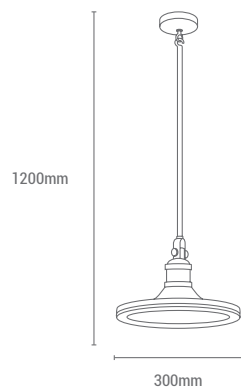

REF/ **189912**

VATIOS / WATTS

1XE27 60W

NO INCLUIDA / NOT INCLUDED