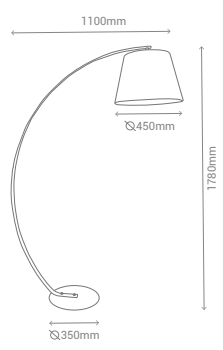

REF/ 121594

VATIOS / WATTS 1 E27X60W

NO INCLUIDA / NOT INCLUDED

WH

REF/ 121593

VATIOS / WATTS 1 E27X60W

NO INCLUIDA / NOT INCLUDED

NEW LOIRA