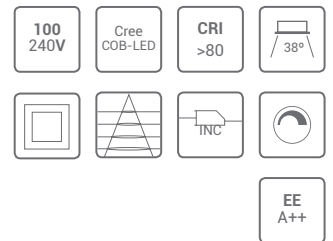

REF/ 111155 Driver Dimable TRIAC

REF/ 111157 Driver Dimable 1-10V

REF/ 111158 DIM TO WARM (2000K-3000K)

LÚMENES / LUMENS	760Lm
VATIOS / WATTS	8W
TEMPERATURA / TEMPERATURE	3000K
MATERIAL / MATERIAL	Aluminio / Aluminium
ACABADO / FINISH COLOR	Aluminio / Aluminium