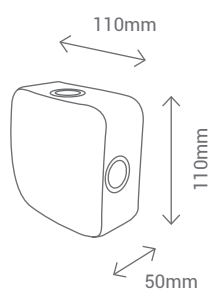

REF/ **111135**

LÚMENES / LUMEN	360Lm
VATIOS / WATTS	4W
TEMPERATURA / TEMPERATURE	3000K
MATERIAL / MATERIAL	Alum. + Cristal / Alum. + Glass