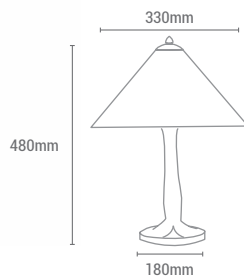

NO INCLUIDA / NOT INCLUDED

NEW REF/ **945090**

VATIOS / WATTS

2 x E27 MAX 60W

NO INCLUIDA / NOT INCLUDED

REF/ **945495**

VATIOS / WATTS

1 x E14 MAX 60W