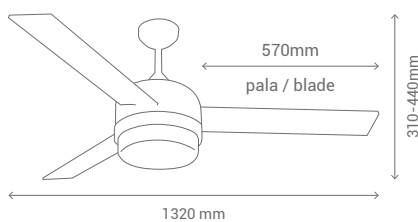

ARROW

REF/ **072239**
R 4653

FUENTE DE LUZ / LIGHT SOURCE: 2 E27 x 40W NO INCLUIDA / NOT INCLUDED

MOTOR AC 153x15mm

CUERPO: METAL MARRÓN DIFUSOR: CRISTAL / BODY: BROWN METAL DIFFUSER: GLASS

PALAS: PLYWOOD / BLADE: PLYWOOD