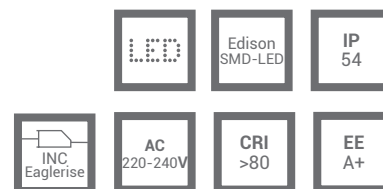

COBAQUA

REF/ **111139**

LÚMENES / LUMEN	300Lm
VATIOS / WATTS	5W
TEMPERATURA / TEMPERATURE	3000K
MATERIAL / MATERIAL	Aluminio / Aluminium

DRIZZLEFIX SQUARE LARGE

REF/ **111185**

LÚMENES / LUMEN	850Lm
VATIOS / WATTS	12W
TEMPERATURA / TEMPERATURE	3000K
MATERIAL / MATERIAL	Alum. Acr. / Alum. Acr.