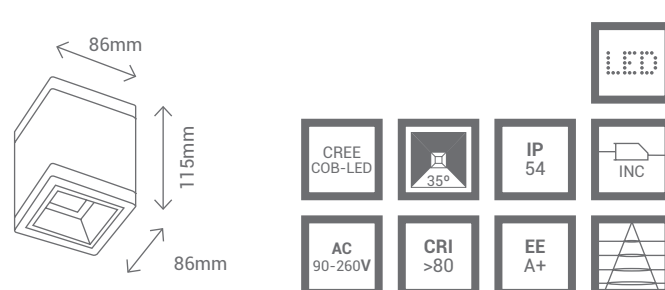

COBSURF

REF/ **111134**

LÚMENES / LUMEN	375Lm
VATIOS / WATTS	5W
TEMPERATURA / TEMPERATURE	3000K
MATERIAL / MATERIAL	Alum. + Cristal / Alum. + Glass