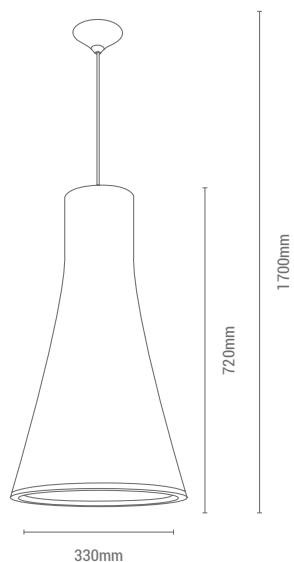

WH	MET
BAM	WD

REF/ **187092**

VATIOS / WATTS

1xE27 60w

NO INCLUIDA / NOT INCLUDED

YANGON

WH	MET
BAM	WD

COLGANTES
PENDANT LAMPS