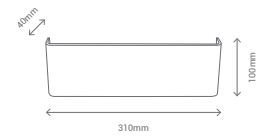

WALNUT FIX

REF/ **111048**

LÚMENES / LUMENS	900Lm
VATIOS / WATTS	12W
TEMPERATURA / TEMPERATURE	3000K