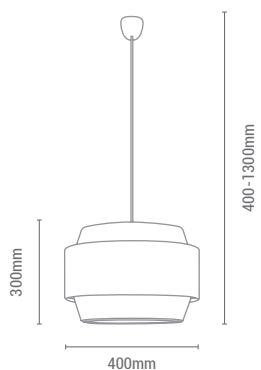

BROWN REF/ 298044