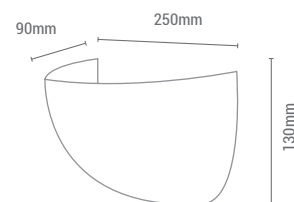

REF/ **278325**

PORTALÁMPARAS /
LAMP HOLDER

2 E27 X 60W Max

NO INCLUIDA / NOT INCLUDED