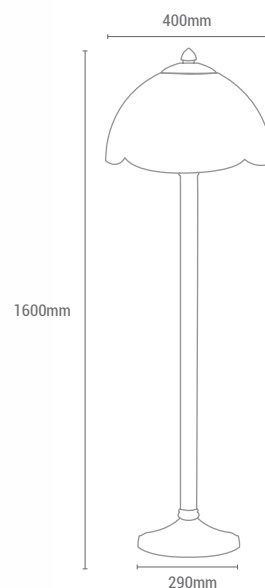

REF/ **945549**

VATIOS / WATTS

2 x E27 MAX 60W

NO INCLUIDA / NOT INCLUDED