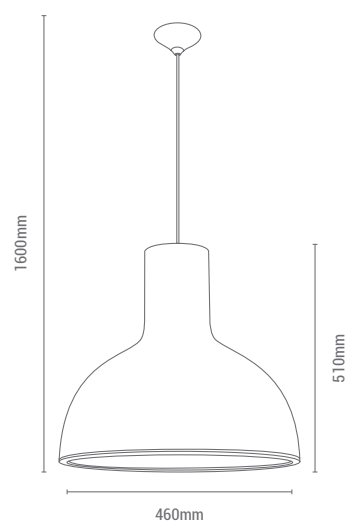

REF/ **187092**

VATIOS / WATTS

1xE27 60w

NO INCLUIDA / NOT INCLUDED