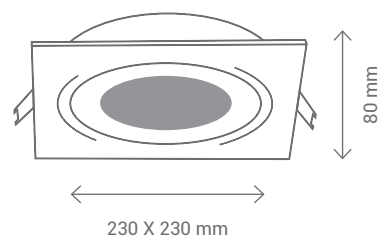

COBDOWN SQUARE

Ø 200 mm

REF/ 110975 3000K 2550Lm

REF/ 101004 4000K 2700Lm

VATIOS / WATTS	30W
MATERIAL / MATERIAL	Aluminio / Aluminium
ACABADO / FINISH COLOR	Blanco / White

HOLE GLAS

DOWNLIGHTS
DOWNLIGHTS

6W: Ø95mm
12W: Ø160mm
18W: Ø240mm