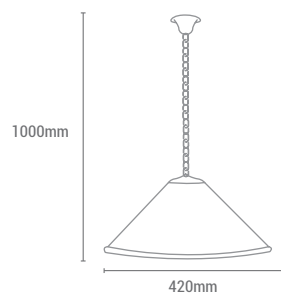

NO INCLUIDA / NOT INCLUDED

REF/ **938420**

VATIOS / WATTS 3 x E14 MAX 60W

NO INCLUIDA / NOT INCLUDED

ONDAS

REF/ **407014**

VATIOS / WATTS 2 x E27 MAX 60W

NO INCLUIDA / NOT INCLUDED