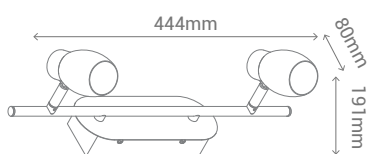

REF/ 541420

LÚMENES / LUMENS	800Lm
VATIOS / WATTS	10W
TEMPERATURA / TEMPERATURE	4000K
IP	44