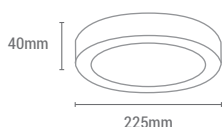

REF/ **101861**

LÚMENES / LUMENS	1560Lm
VATIOS / WATTS	18W
TEMPERATURA / TEMPERATURE	4000K