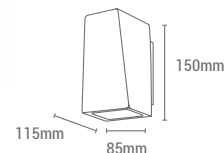

REF/ **215007**

VATIOS / WATTS 1XG9 40W

INCLUIDA / INCLUDED