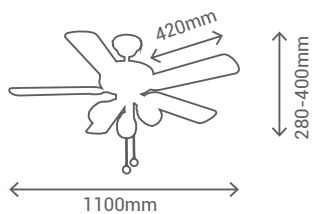

RUBY

REF/ **072241**

R 4654

R 21305 (Bombilla/Bulb)

FUENTE DE LUZ / LIGHT SOURCE: 3 G9 LED x 3W 4000K INCLUIDA / INCLUDED

MOTOR AC 153x12mm

CUERPO: METAL BLANCO DIFUSOR: ACRÍLICO Y METAL / BODY: WHITE METAL DIFFUSER: ACRYLIC AND METAL

PALAS: PLYWOOD / BLADE: PLYWOOD