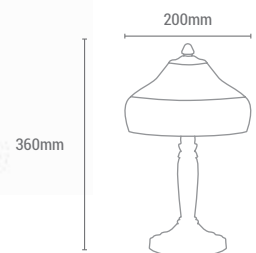

REF/ **938420**

VATIOS / WATTS 3 x E14 MAX 60W

NO INCLUIDA / NOT INCLUDED