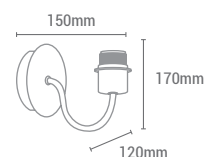

VATIOS / WATTS 1 x E14 MAX 60W

NO INCLUIDA / NOT INCLUDED

VATIOS / WATTS 1 x E27 MAX 60W

NO INCLUIDA / NOT INCLUDED

REF/ 224010

BROWN MET

REF/ 224012

WH MET