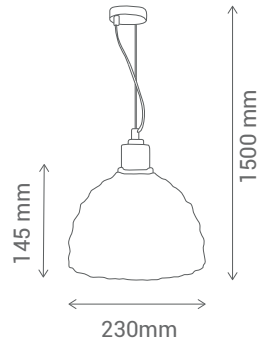

MET

GL

CR

TR

REF/ **189920**

VATIOS / WATTS

1 E27X60W

NO INCLUIDA / NOT INCLUDED