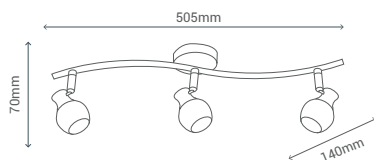

REF/ **215118**

LÚMENES / LUMENS	1200Lm
VATIOS / WATTS	15W
TEMPERATURA / TEMPERATURE	3700K