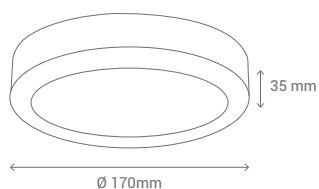

NQ

REF/ **112091**

LÚMENES / LUMENS	910Lm
VATIOS / WATTS	12W
TEMPERATURA / TEMPERATURE	4000K
IP	44