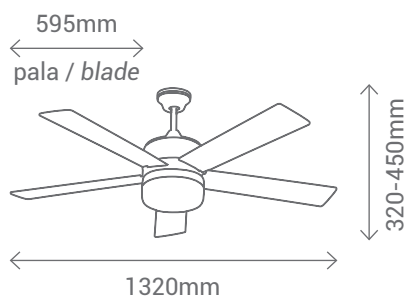

1SPEED	2SPEED	3SPEED
WATTS	17	42	59
RPM	80	137	180
AIRFLOW (m³/min)	35	85	130