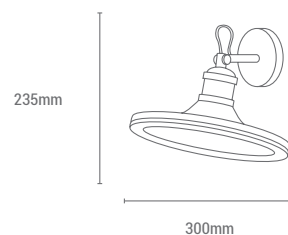

REF/ **229100**

VATIOS / WATTS

1xE27 40W

NO INCLUIDA / NOT INCLUDED

VINTAGE

CV	MET
CRK	GL

REF/ **189913**

VATIOS / WATTS