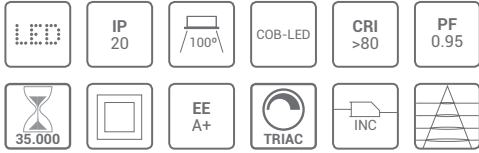

DRIVER REGULABLE / DIMMABLE DRIVER

REF/ 100760 3000K 3600Lm
REF/ 100752 4000K 3650Lm

VATIOS / WATTS	40W
MATERIAL / MATERIAL	Metal, Aluminio y cristal / Metal, aluminium and glass
ACABADO / FINISH COLOR	Blanco / White