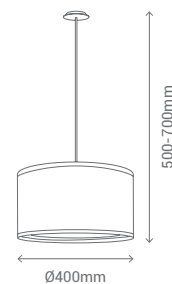

REF/ **260500**

VATIOS / WATTS 1xE27 MAX. 60W

NO INCLUIDA / NOT INCLUDED

GL
SAT

CR SIL

REF/ **260307**

VATIOS / WATTS 3 E14 X MAX. 40W

NO INCLUIDA / NOT INCLUDED