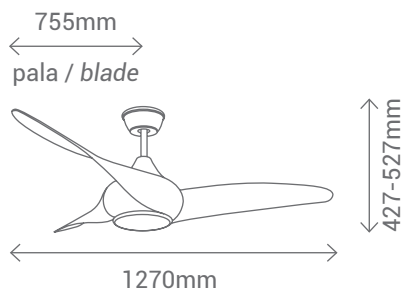

1SPEED	2SPEED	3SPEED
WATTS	20	49	76
RPM	71	119	152
AIRFLOW (m³/min)	35	99	142