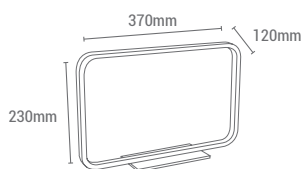

NO INCLUIDA / NOT INCLUDED

FRAMED

ALU

LED

GLD

REF/ **266302**

LÚMENES / LUMENS	600Lm
VATIOS / WATTS	7W
TEMPERATURA / TEMPERATURE	3000K

BLK
MATT