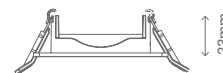

Ø 107mm

Ø 80mm

REF/ 101178

MATERIAL / MATERIAL

Metal / Metal

ACABADO / FINISH COLOR

Blanco / White

83mm

Ø 72mm

REF/ 101180

MATERIAL / MATERIAL

Aluminio / Aluminium

ACABADO / FINISH COLOR

Blanco / White

Ø 107mm

Ø 80mm

REF/ 101179

MATERIAL / MATERIAL

Metal / Metal

ACABADO / FINISH COLOR

Níquel / Nickel

83mm

Ø 72mm

REF/ 101181

MATERIAL / MATERIAL

Aluminio / Aluminium

ACABADO / FINISH COLOR

Níquel / Nickel