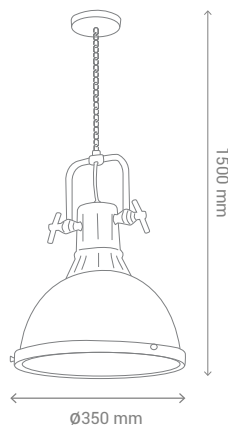

NO INCLUIDA / NOT INCLUDED

VINTAGE

COLGANTES
PENDANT LAMPS

MET	CV
GL	TR

REF/ 189067

NO INCLUIDA / NOT INCLUDED

PORTALÁMPARAS /
LAMP HOLDER

1 E27 X 60W Max