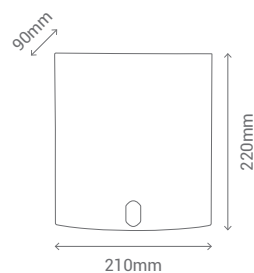

ONDAS

REF/ **150130**

VATIOS / WATTS 2 x E27 MAX 60W

NO INCLUIDA / NOT INCLUDED

REF/ **150140**

VATIOS / WATTS 3 x E27 MAX 60W

NO INCLUIDA / NOT INCLUDED

REF/ **150310**