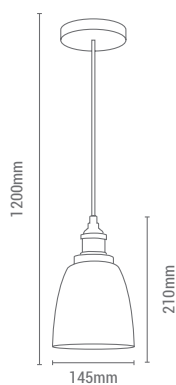

COP

REF/ **187062**

VATIOS / WATTS

1XE27 40W

NO INCLUIDA / NOT INCLUDED