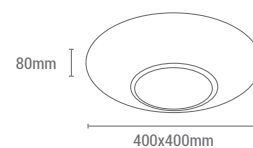

REF/ **278349**

VATIOS / WATTS

2xE27 60W

NO INCLUIDA / NOT INCLUDED