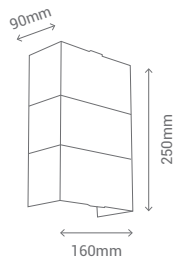

REF/ **194358**

REF/ **241333**

VATIOS / WATTS 1 E27 X MAX. 60W

VATIOS / WATTS 1 E27 X MAX. 60W

NO INCLUIDA / NOT INCLUDED

NO INCLUIDA / NOT INCLUDED