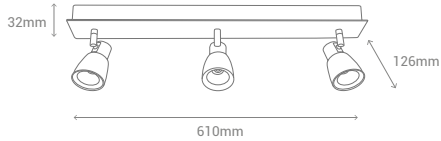

REF/ **112226**

LÚMENES / LUMENS	2400Lm
VATIOS / WATTS	30W
TEMPERATURA / TEMPERATURE	4000K