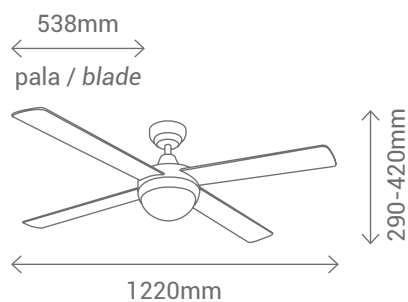

CROSS CH

REF/ **075005**
R 4602

Ventilador con 4 palas reversibles en gris/wengue y tulipa de cristal. Se activa mediante mando a distancia y dispone de la función inversa.

Ceiling fan with 4 reversible blades grey/wenge and glass diffuser. Remote control included, and it includes the inverse function.

FUENTE DE LUZ / LIGHT SOURCE: 2 E27 x 40W NO INCLUIDA / NOT INCLUDED

MOTOR AC 153x15mm

CUERPO: ACERO CROMO + CRISTAL SATINADO / BODY: STEEL CHROME + FROSTED GLASS

PALAS: PLYWOOD REVERSIBLES GRIS + WENGUE / BLADE: PLYWOOD REVERSIBLE GREY + WENGE