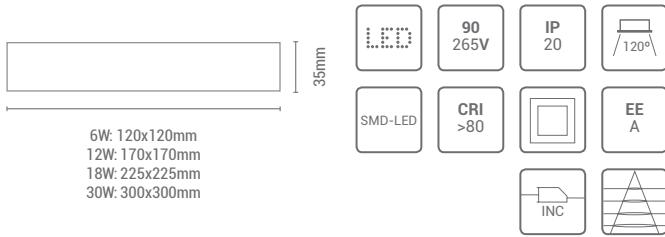

- REF/ 100847 6W 2700K 420Lm
- REF/ 100926 6W 4000K 450Lm
- REF/ 101027 6W 5500K 500Lm
- REF/ 100848 12W 2700K 870Lm
- REF/ 100924 12W 4000K 910Lm
- REF/ 101097 12W 5500K 960Lm
- REF/ 100849 18W 2700K 1385Lm
- REF/ 100916 18W 4000K 1520Lm
- REF/ 101044 18W 5500K 1600Lm
- REF/ 101053 30W 4000K 2600Lm

MATERIAL / MATERIAL	Metal, Aluminio y acrílico / Metal, aluminium and acrylic
ACABADO / FINISH COLOR	Blanco / White