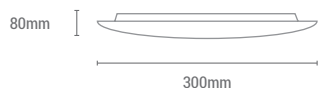

ONDAS

REF/ **150130**

VATIOS / WATTS 2 x E27 MAX 60W

NO INCLUIDA / NOT INCLUDED