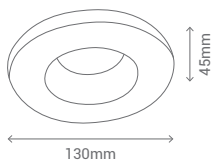

REF/ 101151

MATERIAL / MATERIAL

Escayola / *Gypsum*

ACABADO / FINISH COLOR

Blanco / *White*

REF/ 101147

MATERIAL / MATERIAL

Escayola / *Gypsum*

ACABADO / FINISH COLOR

Blanco / *White*