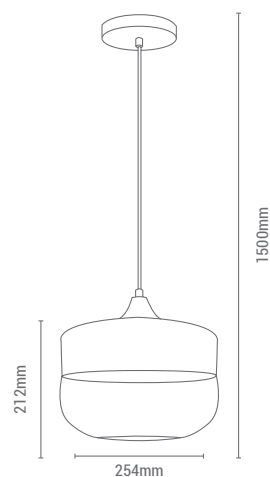

RETRO

TR MET
GL

BLK
MATT

REF/ **187074**

VATIOS / WATTS

1XE27 40W

NO INCLUIDA / NOT INCLUDED

COP