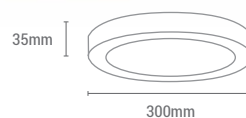

REF/ **101862**

LÚMENES / LUMENS	2400Lm
VATIOS / WATTS	30W
TEMPERATURA / TEMPERATURE	4000K