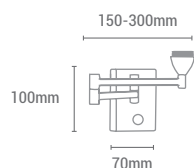

REF/ 224310

BROWN MET