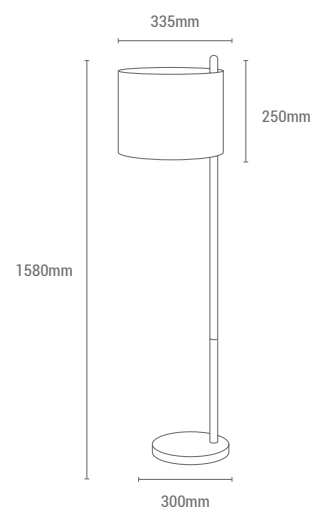

REF/ **189909**

VATIOS / WATTS

1xE27 60W

NO INCLUIDA / NOT INCLUDED

WH	MET
WD	WD
	TEX

Luminarias de altura ajustable / *Adjustable height lamps.*

Fácil fijación a la altura deseada mediante una goma flexible/ *Easily fixing at the desired height by a flexible rubber.*