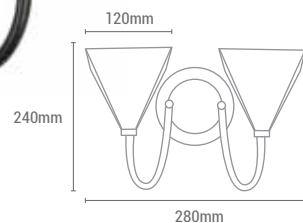

REF/ **945440**

VATIOS / WATTS

2 x E14 MAX 40W

NO INCLUIDA / NOT INCLUDED

NEW REF/ **945190**

VATIOS / WATTS

2 x E27X60W

NO INCLUIDA / NOT INCLUDED