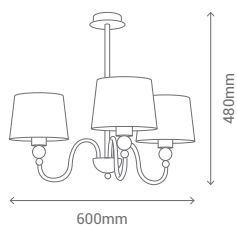

REF/ **230030**

VATIOS / WATTS

3 x E27 MAX 60W

NO INCLUIDA / NOT INCLUDED