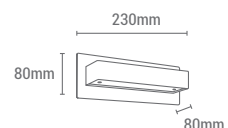

REF/ **514316**

VATIOS / WATTS

R7S 120W

INCLUIDA / INCLUDED