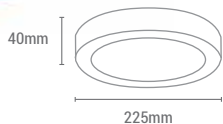

REF/ **101863**

LÚMENES / LUMENS	1560Lm
VATIOS / WATTS	18W
TEMPERATURA / TEMPERATURE	4000K