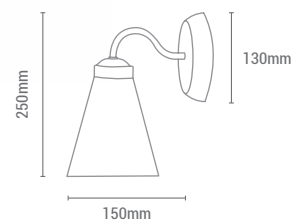

REF/ **945402**

VATIOS / WATTS

1 x E14 MAX 40W

NO INCLUIDA / NOT INCLUDED