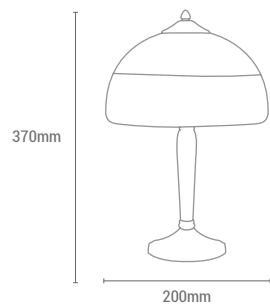

1 x E14 MAX 40W

NO INCLUIDA / NOT INCLUDED

VIDRIERA

Encendida / Turn on

REF/ **4559**

VATIOS / WATTS

1 x E14 MAX 60W

NO INCLUIDA / NOT INCLUDED