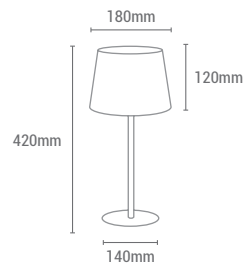

REF/ **200477**

VATIOS / WATTS 1 x E27 MAX 60W

NO INCLUIDA / NOT INCLUDED