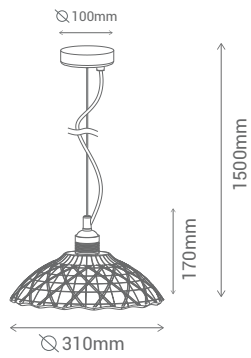

REF/ **189919**

VATIOS / WATTS

1 E27X60W

NO INCLUIDA / NOT INCLUDED

REF/ **189929**

VATIOS / WATTS

1 E27X60W

NO INCLUIDA / NOT INCLUDED