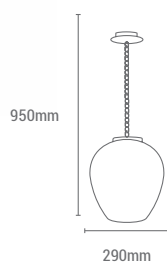

NO INCLUIDA / NOT INCLUDED

REF/ 261496

VATIOS / WATTS

1XE27 60W

NO INCLUIDA / NOT INCLUDED

REF/ 261495

LÁGRIMAS

REF/ **261309**