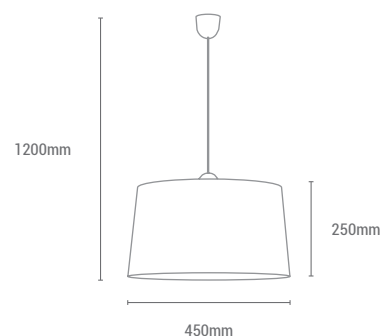

REF/ **200476**

VATIOS / WATTS

1 x E27 MAX 60W

NO INCLUIDA / NOT INCLUDED