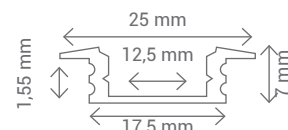

SUJECIÓN/FIXING

50600	Para techo 7mm / Ceiling use 7mm
50601	Para pared 15mm / Wall use 15mm
50602	Para techo 15mm / Ceiling use 15mm
50603	Para techo 7mm y esquina / Ceiling use and corner 7mm
50608	Para pared 7mm / Wall use 7mm

CONEXIONES/CONNECTIONS

80604	Conector salida 8mm + 20cm cable / Connector exit 8mm + 20cm wire
80605	Conector salida 10mm + 20cm cable / Connector exit 10mm + 20cm wire
80606	Conector unión 8mm / Connector junction 8mm
80607	Conector unión 10mm / Connector junction 10mm
80608	Conector unión 8mm doble + 20cm cable / Double connector junction 8mm + 20cm wire
80609	Conector unión 10mm doble + 20cm cable / Double connector junction 10mm + 20cm wire
80610	Conector RGB 10mm + 20cm cable / Connector RGB 10mm + 20cm wire
80611	Conector unión RGB 10mm / Connector junction RGB 10mm
80612	Conector unión RGB 10mm doble+20cm cable / Double connector junction RGB 10mm+20cm wire