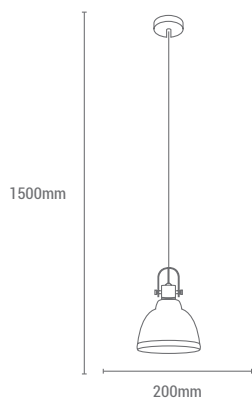

FLYNN

- GLD MET
- BLK

REF/ **189914**

VATIOS / WATTS 1XE27 60W

NO INCLUIDA / NOT INCLUDED

REF/ **189905**

VATIOS / WATTS 1XE14 60W

NO INCLUIDA / NOT INCLUDED