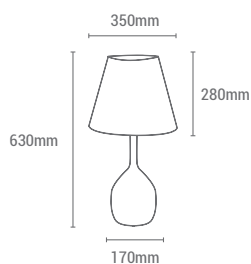

REF/ **189027**

VATIOS / WATTS

1XE27 60W

NO INCLUIDA / NOT INCLUDED