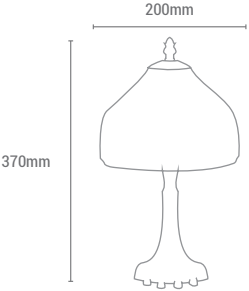

REF/ **400412**

VATIOS / WATTS

1 x E14 MAX 60W

NO INCLUIDA / NOT INCLUDED