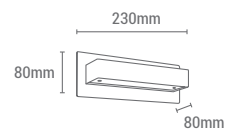

REF/ **514310**

VATIOS / WATTS

R7S 120W

INCLUIDA / INCLUDED