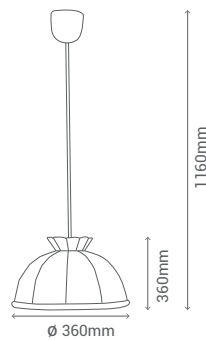

También disponible en 34cm -- REF/ 1127