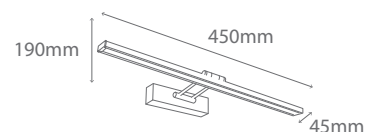

CR

REF/ 141291

LÚMENES / LUMENS	310Lm
VATIOS / WATTS	8W
TEMPERATURA / TEMPERATURE	4000K