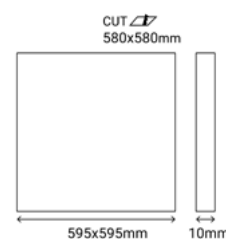

PLATE

EMPOTRABLES

LED SMD 24VDC