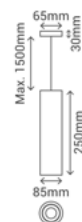

KIRA

LED COB AC 220-240V 50-60Hz

COLGANTES