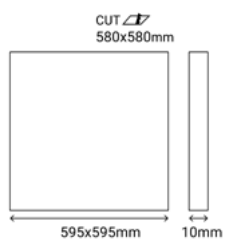

PLATE

EMPOTRABLES

LED SMD AC 85-265V 50-60Hz