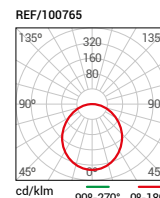

## CANADIAN

LED SMD AC 220-240V 50-60Hz

Material **ABS**

**100765** 24 W 2500 lm 4000 K

Blanco RAL 9003