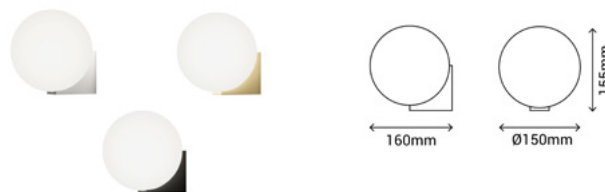

Material **M** **V**

1002454	25 W máx.	1 xG9	Cromo / Blanco
1002461	25 W máx.	1 xG9	Negro / Blanco
1002478	25 W máx.	1 xG9	Bronce / Blanco

No incl.
IP44
-20~+50°C