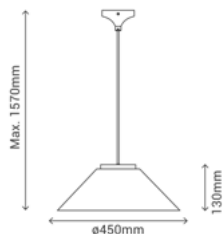

VALENTINA

LED SMD AC 220-240 V 50-60 Hz