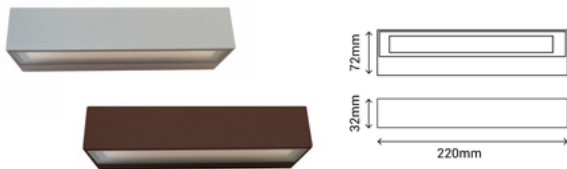

TISA

APLIQUES

LED SMD AC 220-240V 50-60Hz