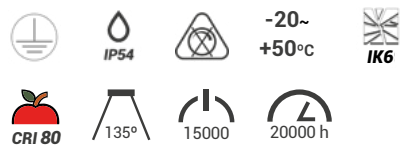

Material

400065 12 W 1000 lm 3000 K Gris antracita RAL 7012