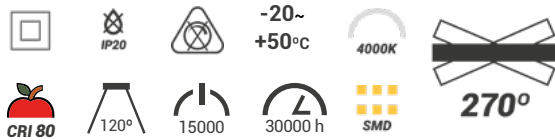

CRI 80

120°

15000

30000 h

SMD

270°

PICABIA

LED SMD AC200-240V 50-60Hz