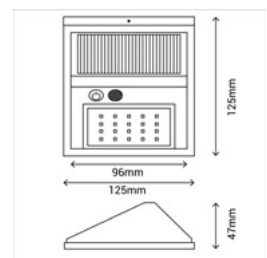

NEKO

EXTERIOR SOLAR

LED SMD 3.7V 1200mAh

Material

112262   3 W   320 lm   6000 K   Negro RAL 9005