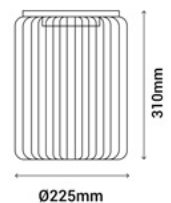

HELIO

EXTERIOR SOLAR

LED SMD 3.7V 2200mAh

Material

400052 3 W 250-450 lm 3000 K Negro RAL 9005

		-20~ +50°C