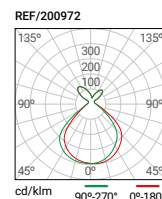

VALENTINA

LED SMD AC 220-240 V 50-60 Hz