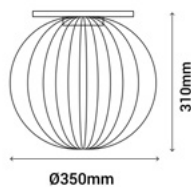

Material

400076 3 W 250-450 lm 3000 K Negro RAL 9005

		-20~ +50°C