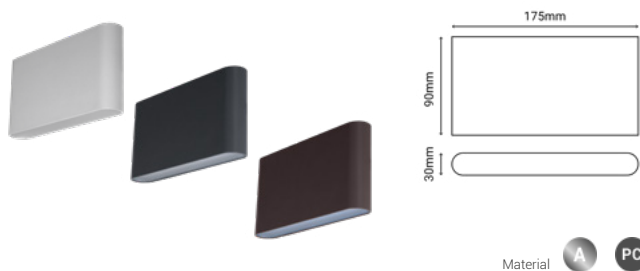

NEW ERA

APLIQUES

LED SMD AC 220-240V 50-60Hz

112180	12 W	850 lm	3000 K	Blanco RAL 9003
400202	12 W	850 lm	3000 K	Gris antracita RAL 7012
400203	12 W	850 lm	3000 K	Marrón RAL 8025
400205	12 W	850 lm	4000 K	Blanco RAL 9003
400206	12 W	850 lm	4000 K	Gris antracita RAL 7012
400204	12 W	850 lm	4000 K	Marrón RAL 8025