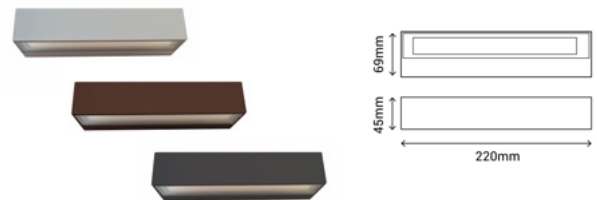

TISA

APLIQUES

LED SMD AC 220-240V 50-60Hz