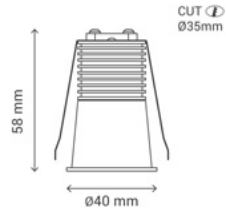

DOTFIX

EMPOTRABLES

LED COB AC 220-240V 50-60Hz