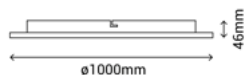

ALBA

PLAFONES

LED SMD AC 200-240 V 50-60 Hz