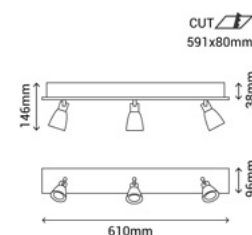

FULINO

APLIQUES

LED COB AC200-240V 50-60Hz