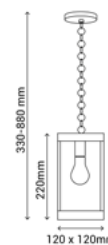

LOPE

COLGANTES

LED AC Max. 250V 50-60Hz