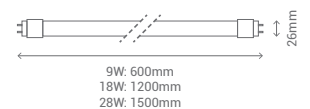

SÚLION

KORU

TUBOS LED

KORU TUBO LED

LED Starter incluido
LED Starter included
LED Starter inclus

REF	W	LM	CCT
101400	9W	850Lm	4000K
101401	9W	900Lm	6500K
101402	18W	1750Lm	4000K
101403	18W	1800Lm	6500K
101404	24W	2350Lm	4000K
101405	24W	2400Lm	6500K