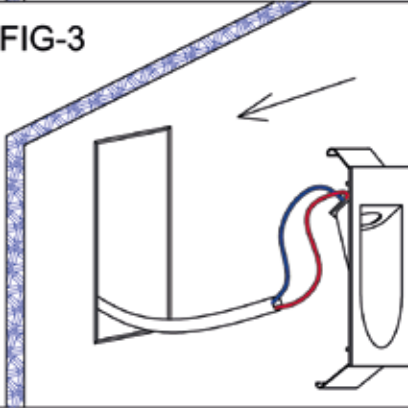

SÛLION

RAYFIX - Wall washer

111042

FIG-1

FIG-2

FIG-3

FIG-4

Model	Watt	Light source
111042	3W	CREE XBD

! DO NOT TOUCH OR CLEAN THE LED ARRAY IN ORDER TO AVOID DAMAGE THE LED CHIP

SÛLION