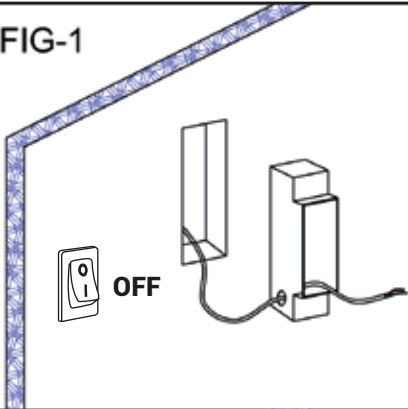

SÛLION

RAYFIX - Wall washer

111042

FIG-1

FIG-2

FIG-3

FIG-4

Model	Watt	Light source
111042	3W	CREE XBD

! DO NOT TOUCH OR CLEAN THE LED ARRAY IN ORDER TO AVOID DAMAGE THE LED CHIP

SÛLION