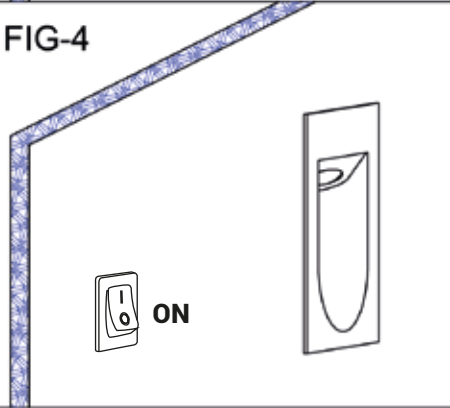

SÛLION

RAYFIX - Wall washer

111042

FIG-1

FIG-2

FIG-3

FIG-4

Model	Watt	Light source
111042	3W	CREE XBD

! DO NOT TOUCH OR CLEAN THE LED ARRAY IN ORDER TO AVOID DAMAGE THE LED CHIP

SÛLION