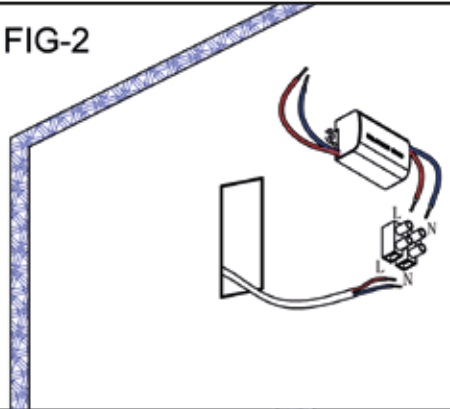

SÛLION

RAYFIX - Wall washer

111042

FIG-1

FIG-2

FIG-3

FIG-4

Model	Watt	Light source
111042	3W	CREE XBD

! DO NOT TOUCH OR CLEAN THE LED ARRAY IN ORDER TO AVOID DAMAGE THE LED CHIP

SÛLION